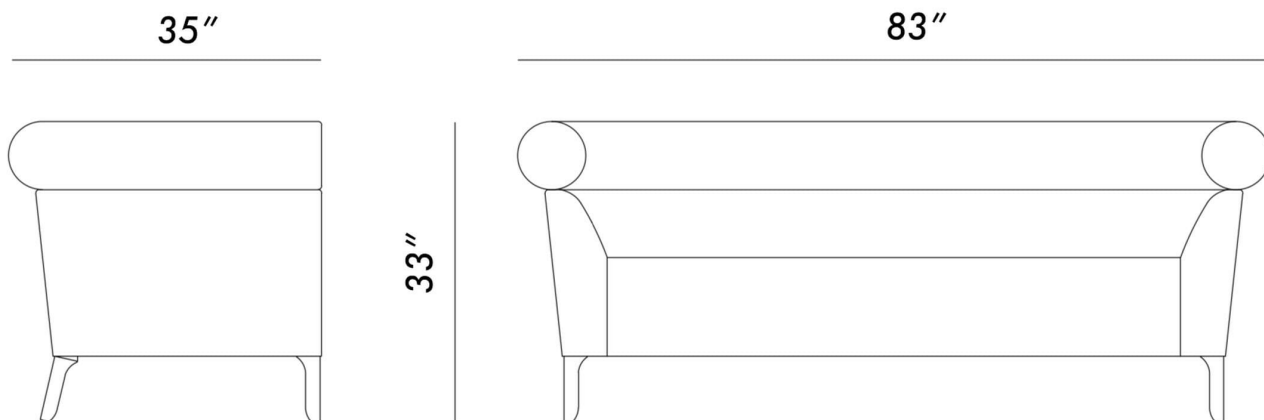

# ROUBEL SOFA

PINCH

DESIGNER  
Pinch

ORIGIN  
United Kingdom

PRODUCTION  
Made to Order

DATE  
2019

UPHOLSTERY REQUIREMENTS  
10 Yards

MATERIALS  
Legs in solid European Oak with clear oil finish or Black American Walnut with clear oil finish.

DIMENSIONS  
L 83" x W 35" x H 33"