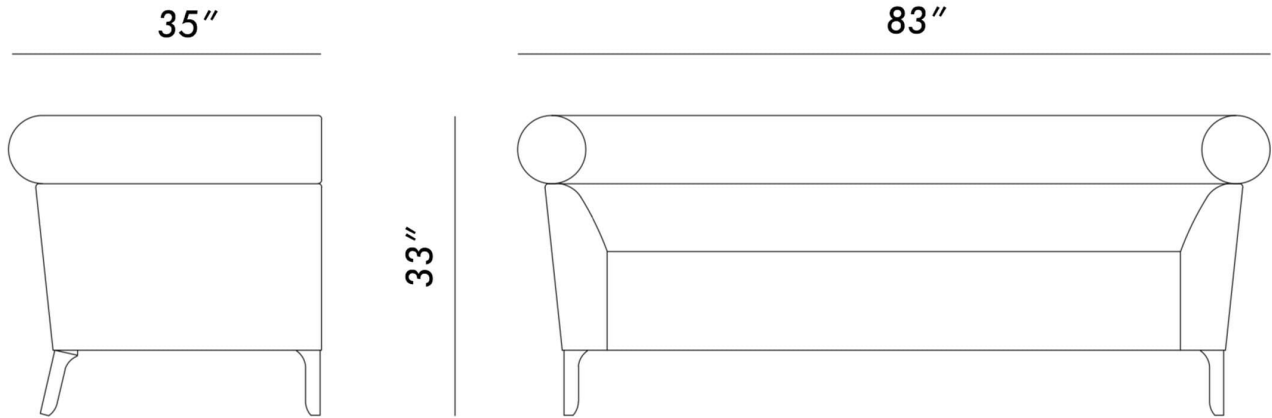

ROUBEL SOFA

PINCH

MANUFACTURER

Pinch

ORIGIN

United Kingdom

PRODUCTION

Made to Order

DATE

2019

UPHOLSTERY REQUIREMENTS

10 Yards

MATERIALS

Legs in solid European oak with clear oil finish or black American walnut with clear oil finish.

DIMENSIONS

L 83" x W 35" x H 33"

Seat Height: 17.3"