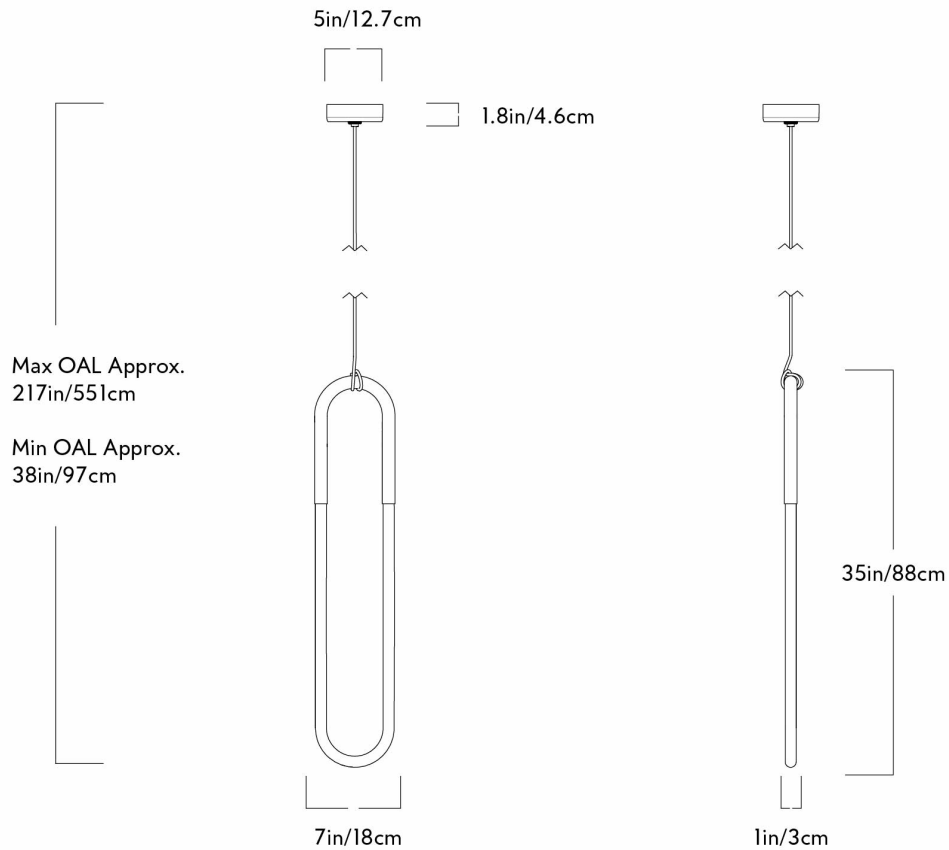

# RUDI LOOP 01

LUKAS PEET FOR ROLL & HILL

# RUDI LOOP 01

LUKAS PEET FOR ROLL & HILL

DESIGNER  
Lukas Peet

MANUFACTURER  
Roll & Hill

ORIGIN  
United States

PRODUCTION  
Made to Order

DATE  
2011

WEIGHT  
4 lbs.

CERTIFICATIONS  
UL, cUL (120V), ACE (240V).

MATERIALS  
Steel and glass with a satin brass finish.

DIMENSIONS  
Canopy: Dia. 5" x H 1.8"  
Fixture: L 7" x W 1" x H 35"  
Overall Height: Min: 38", Max: 217"

ILLUMINATION  
120V/240V: Integrated LED, 11 Watts, 840 Lumens, 2700 Kelvin, 90 CRI, 50,000 Hours Bulb Life, Triac, ELV or 0-10 Dimming.

SUSPENSION  
A 15-foot site-adjustable cord is included with purchase.