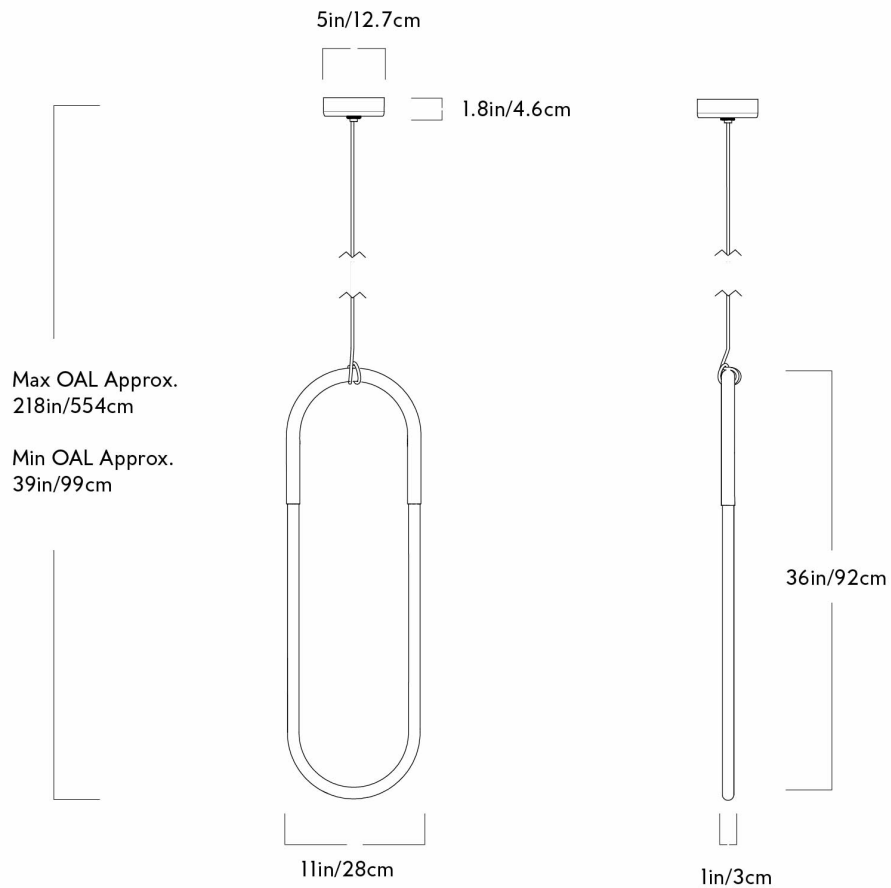

RUDI LOOP 02

LUKAS PEET FOR ROLL & HILL

DESIGNER

Lukas Peet

MANUFACTURER

Roll & Hill

ORIGIN

United States

PRODUCTION

Made to Order

DATE

2011

WEIGHT

5 lbs.

CERTIFICATIONS

UL, cUL (120V). CE (240V).

MATERIALS

Steel and glass with a satin brass finish.

DIMENSIONS

Canopy: Dia. 5" x H 1.8"

Fixture: L 11" x W 1" x H 36"

Overall Height: Min: 39", Max: 218"

ILLUMINATION

120V/240V: Integrated LED, 11 Watts, 840 Lumens, 2700 Kelvin, 90 CRI, 50,000 Hours Bulb Life, Triac, ELV or 0-10 Dimming.

SUSPENSION

A 15-foot site-adjustable cord is included with purchase.