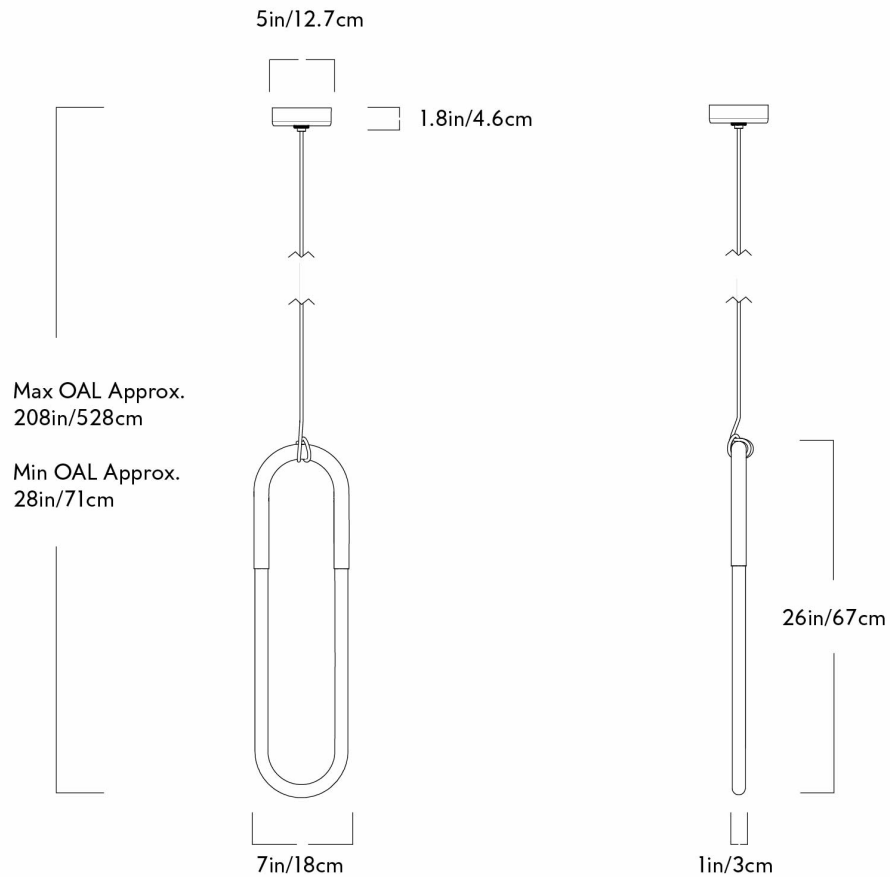

# RUDI LOOP 03

LUKAS PEET FOR ROLL & HILL

# RUDI LOOP 03

LUKAS PEET FOR ROLL & HILL

DESIGNER  
Lukas Peet

MANUFACTURER  
Roll & Hill

ORIGIN  
United States

PRODUCTION  
Made to Order

DATE  
Designed in 2011

WEIGHT  
3 lbs.

CERTIFICATIONS  
UL, cUL (120V). CE (240V).

MATERIALS/FINISHES  
Steel and glass with a satin brass finish.

DIMENSIONS  
Canopy: Dia. 5" x H 1.8"  
Fixture: L 7" x W 1" x H 26"  
Overall Height: Min: 28", Max: 208"

ILLUMINATION  
120V/240V: Integrated LED, 7 Watts, 600 Lumens, 2700 Kelvin, 90 CRI, 50,000 Hours Bulb Life, Triac, ELV or 0-10 Dimming.

SUSPENSION  
A 15-foot site-adjustable cord is included with purchase.