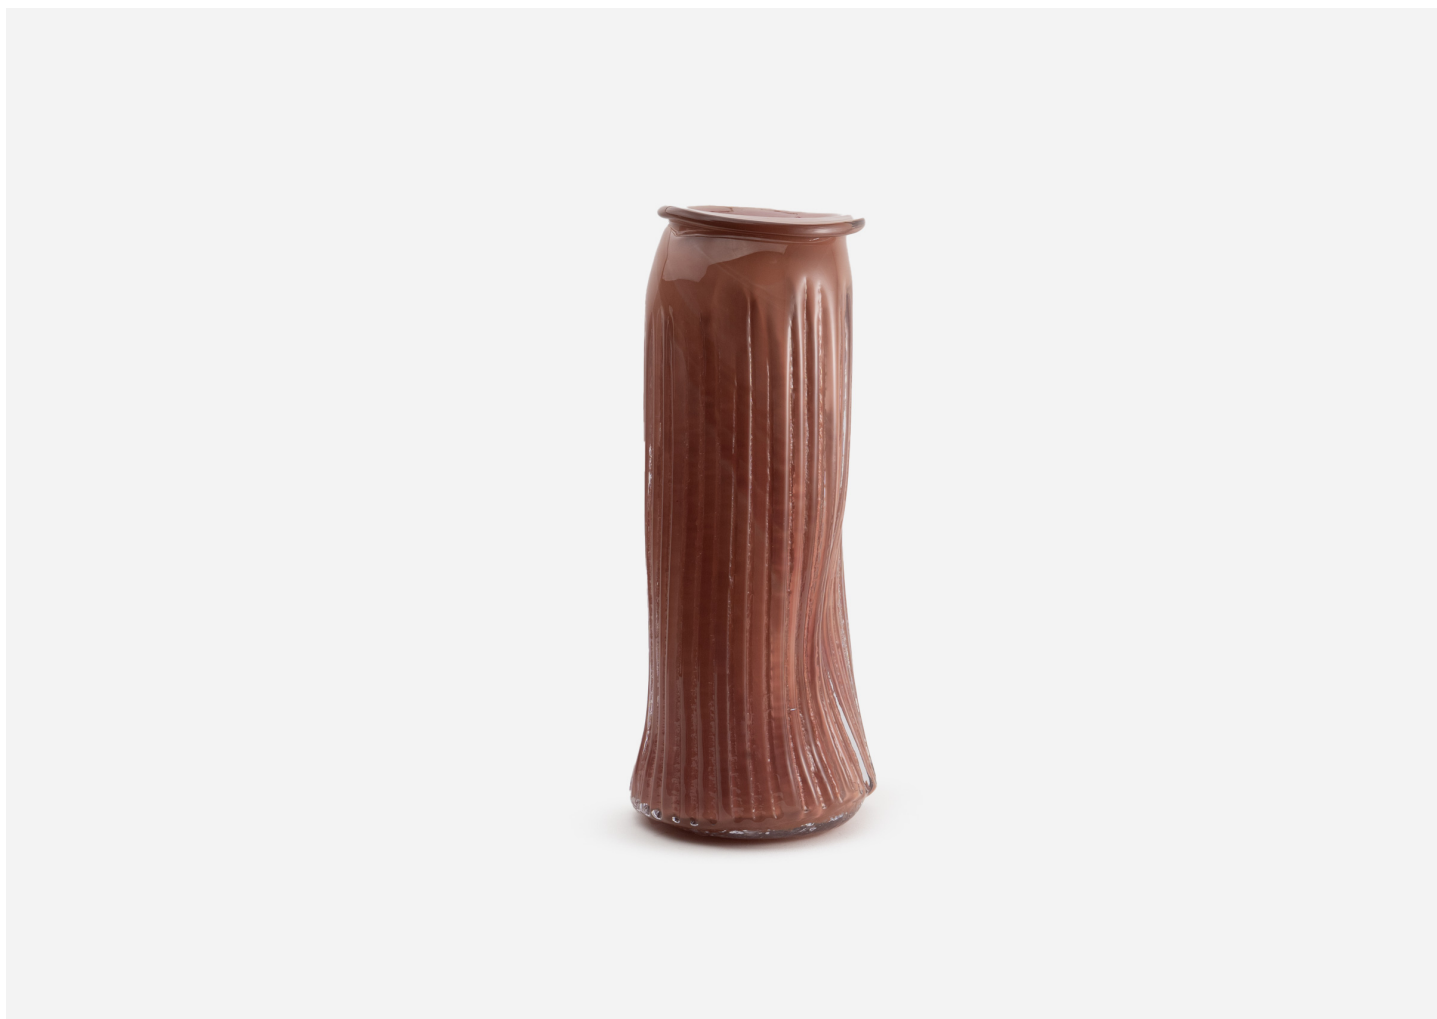

# SAGUARO VESSEL 41

RAFI AJL

DESIGNER  
Rafi Ajl

ORIGIN  
United States

PRODUCTION  
One of a Kind

DATE  
2024

MATERIALS  
Soft Glass.

DIMENSIONS  
Dia. 6" x H 17.5"