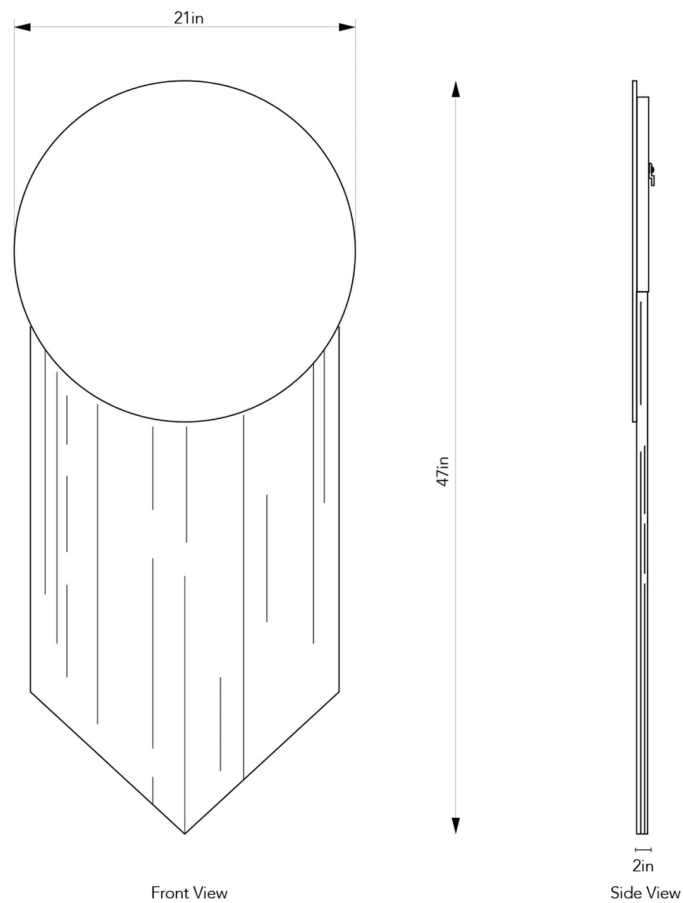

# SALEM EOS MIRROR

BEN & AJA BLANC

DESIGNER  
Ben & Aja Blanc

ORIGIN  
United States

PRODUCTION  
Made to Order

DATE  
2019

WEIGHT  
14lbs

MATERIALS  
Glass and clear, grey, bronze, peach or antique mirror. Black or blonde Mongolian horsehair.

DIMENSIONS  
L 47" x W 21" x D 2"

CUSTOMIZABLE  
Customization is available upon request.