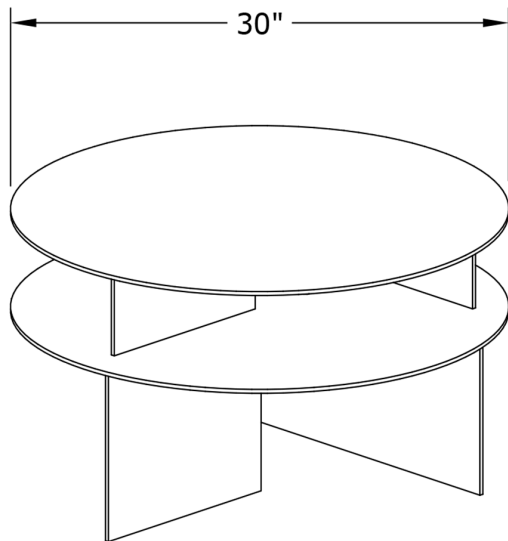

# SANORA COFFEE TABLE

BEN BARBER

# SANORA COFFEE TABLE

BEN BARBER

DESIGNER  
Ben Barber

ORIGIN  
Canada

PRODUCTION  
Made to Order

DATE  
2018

MATERIALS  
Aluminum with matte black, matte white, pacific blue or powdered pink finish.

DIMENSIONS  
Dia. 30 x H 18"