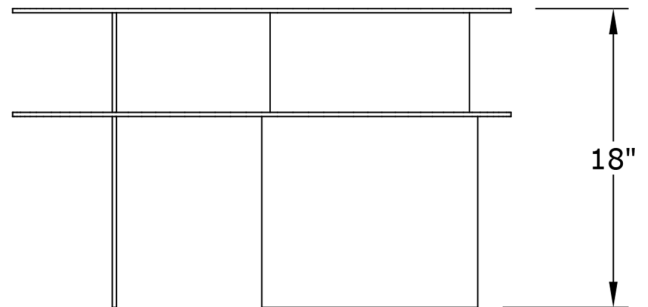

# SANORA COFFEE TABLE

BEN BARBER

# SANORA COFFEE TABLE

BEN BARBER

DESIGNER  
Ben Barber

ORIGIN  
Canada

PRODUCTION  
Made to Order

DATE  
2018

MATERIALS  
Aluminum with matte black, matte white, pacific blue or powdered pink finish.

DIMENSIONS  
Dia 30 x H 18"