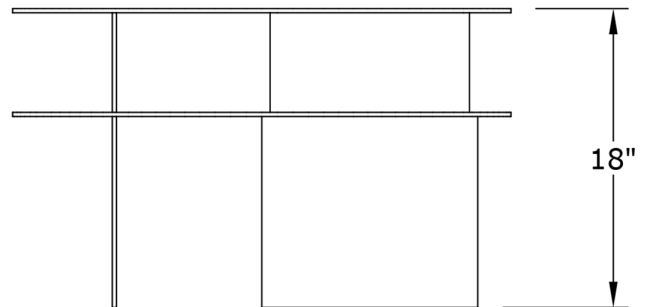

SANORA COFFEE TABLE

BEN BARBER

SANORA COFFEE TABLE

BEN BARBER

DESIGNER
Ben Barber

ORIGIN
Canada

PRODUCTION
Made to Order

DATE
2018

MATERIALS
Aluminum with matte black, matte white, pacific blue or powdered pink finish.

DIMENSIONS
Dia 30 x H 18"