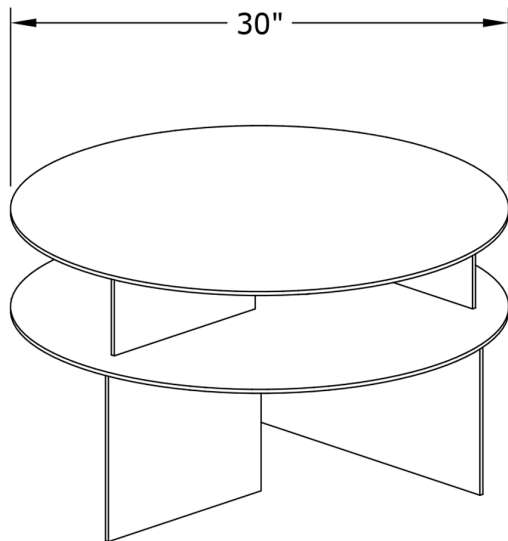

# SANORA COFFEE TABLE

BEN BARBER

# SANORA COFFEE TABLE

BEN BARBER

DESIGNER  
Ben Barber

ORIGIN  
Canada

PRODUCTION  
Made to Order

DATE  
2018

MATERIALS  
Aluminum with matte black, matte white, pacific blue or powdered pink finish.

DIMENSIONS  
Dia 30 x H 18"