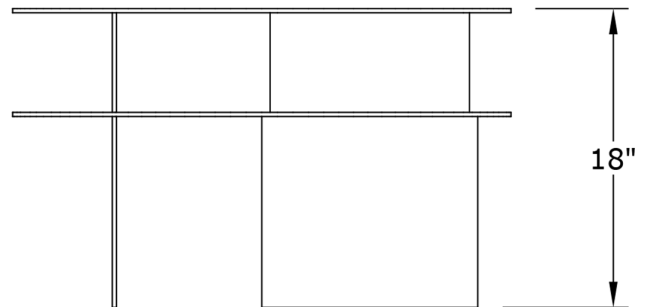

# SANORA COFFEE TABLE

BEN BARBER

# SANORA COFFEE TABLE

BEN BARBER

DESIGNER  
Ben Barber

ORIGIN  
Canada

PRODUCTION  
Made to Order

DATE  
2018

MATERIALS  
Aluminum with matte black, matte white, pacific blue or powdered pink finish.

DIMENSIONS  
Dia. 30 x H 18"