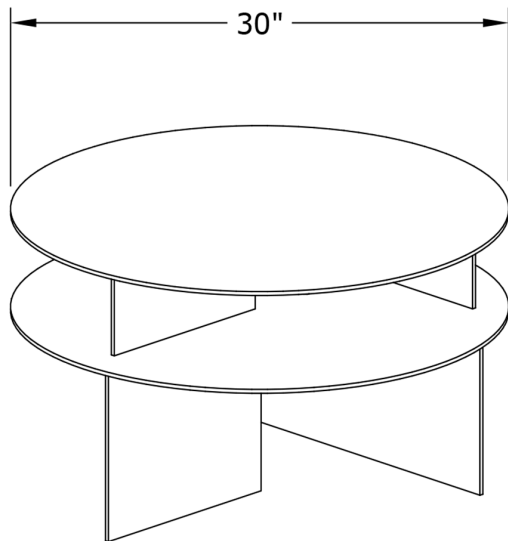

SANORA COFFEE TABLE

BEN BARBER

SANORA COFFEE TABLE

BEN BARBER

DESIGNER
Ben Barber

ORIGIN
Canada

PRODUCTION
Made to Order

DATE
2018

MATERIALS
Aluminum with matte black, matte white, pacific blue or powdered pink finish.

DIMENSIONS
Dia 30 x H 18"