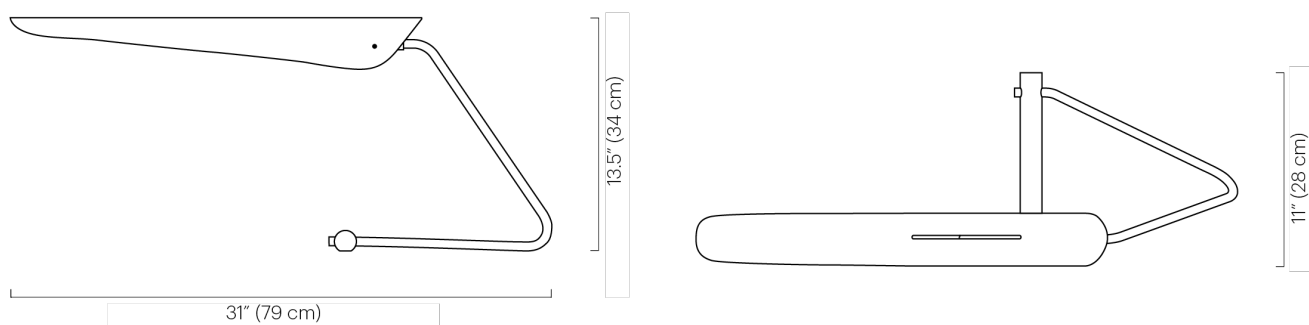

PRIVATE: SARUS TABLE NO. 113

DAVID WEEKS

DESIGNER

David Weeks

ORIGIN

United States

PRODUCTION

Made to Order

WEIGHT

5 lbs.

CERTIFICATIONS

UL, CE.

DISCLAIMER

Bulbs not included. Halogen bulbs are not recommended. Indoor use and dry locations only.

MATERIALS/FINISHES

Powder-coated aluminum shade, steel-plated frame, and powder-coated steel base, available in Black Satin/Ivory Satin interior, Grey Gloss/Ivory Satin interior, Ivory Satin/Ivory Satin interior, or White Satin/White Satin interior. Polished Nickel or Brushed Brass hardware.

DIMENSIONS

Fixture: L 31" x W 11" x H 13.5"

Shade: Dia. 3" x L 23"

Cord: L 84"

ILLUMINATION

120V: T10 tubular incandescent, medium base, Max 60W.

220-240V: E27 base (tubular 32mm recommended), Max 60W.

Max 40 Watts.