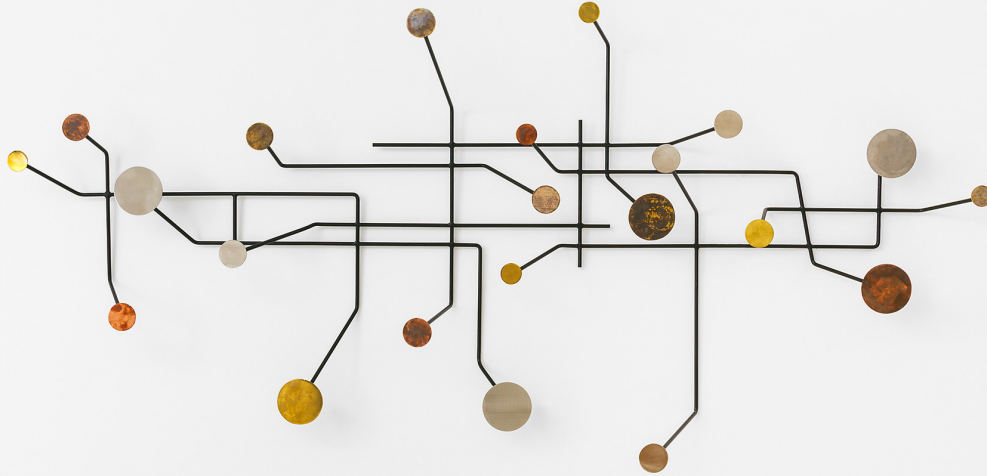

SCULTURA 044

DIMOREMILANO

MANUFACTURER
Dimoremilano

ORIGIN
Italy

PRODUCTION
Made to Order

DATE
2010

WEIGHT
Approximately 55 lbs.

MATERIALS
Matte black painted metal rod structure and discs made of brass, copper and steel in various finishes: glossy, matte, brushed and oxidized.

DIMENSIONS
W 99.2" x D 13.7" x H 45.6"