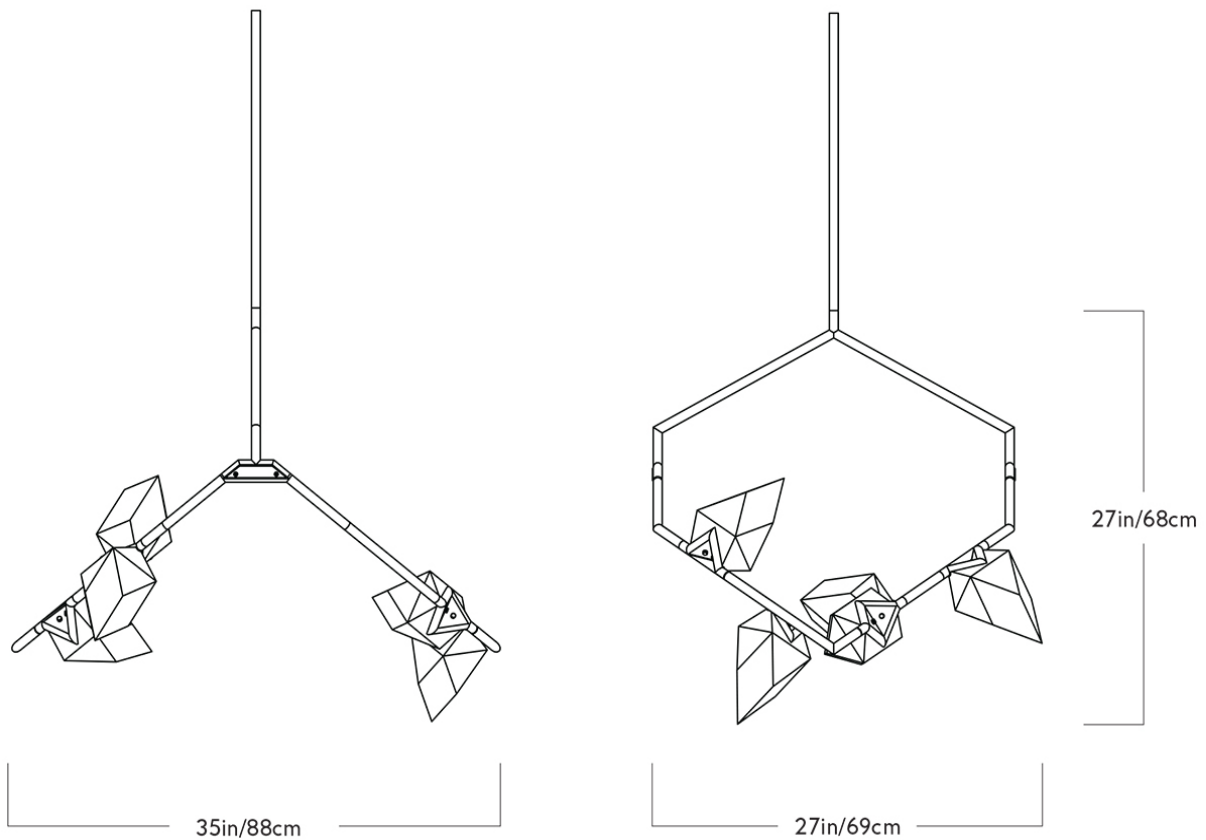

SEED 02

BEC BRITAIN FOR ROLL & HILL

SEED 02

BEC BRITAIN FOR ROLL & HILL

DESIGNER

Bec Brittain

MANUFACTURER

Roll & Hill

ORIGIN

United States

PRODUCTION

Made to Order

DATE

Designed in 2014

WEIGHT

22lbs

DIMENSIONS

W 27" x D 35" x H 27"

ILLUMINATION

LED (120V/240V):

Bulb: 5 x 3 Watt G9 LED

Socket: G9

Wattage: 15 WattS

Lumens: 450 Lumens

Color Temperature: 2700 Kelvin

Dimming: Triac or ELV

SUSPENSION

.5" steel stem in matching metal finish. 35" length included with lamp. 96" length available for additional cost. Stem length can be adjusted on site.