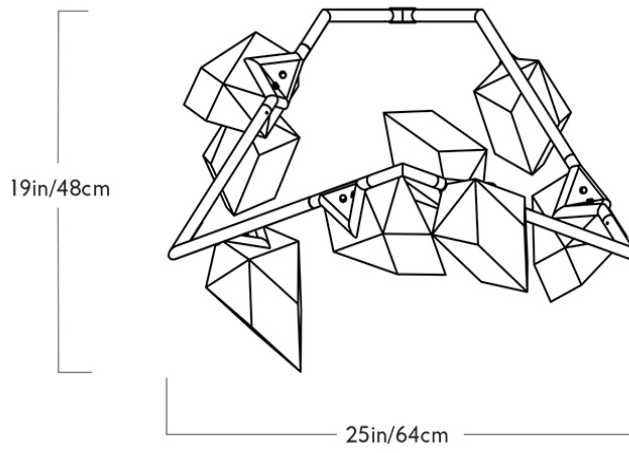

SEED 04

BEC BRITAIN FOR ROLL & HILL