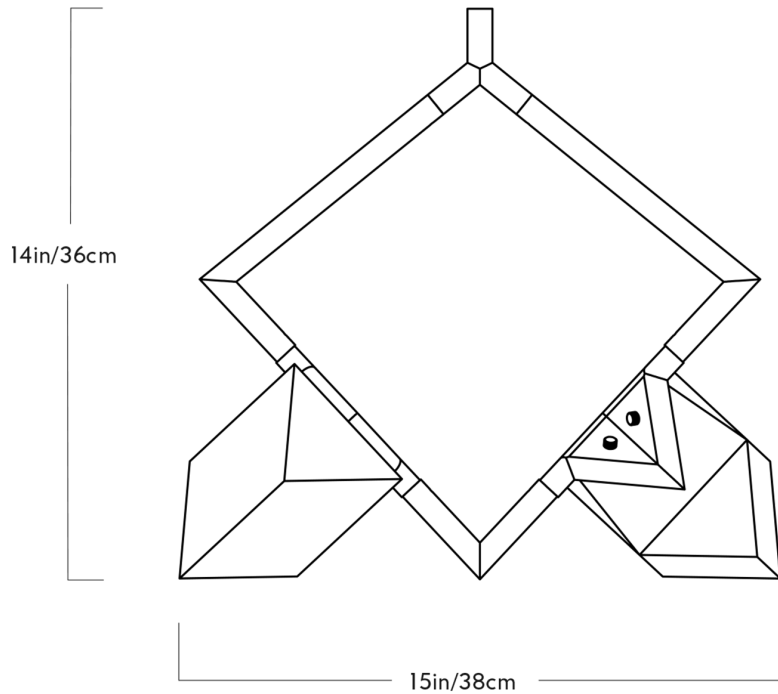

SEED DOUBLE PENDANT

BEC BRITAIN FOR ROLL & HILL

SEED DOUBLE PENDANT

BEC BRITTAIN FOR ROLL & HILL

DESIGNER

Bec Brittain

MANUFACTURER

Roll & Hill

ORIGIN

United States

PRODUCTION

Made to Order

DATE

Designed in 2014

WEIGHT

14lbs

DIMENSIONS

L 15" x W 12" x H 14"

ILLUMINATION

LED (120V/240V):

Bulb: 2 x 3 Watt G9 LED

Socket: G9

Wattage: 6 Watts

Lumens: 180 Lumens

Color Temperature: 2700 Kelvin, 90+ CRI

Dimming: Triac or ELV

SUSPENSION

.5" steel stem in matching metal finish. 35" length included with lamp. 96" length available for additional cost. Stem length can be adjusted on site.