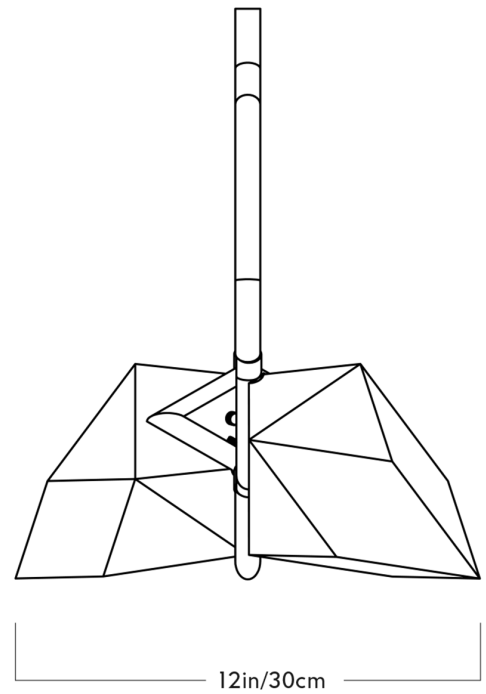

SEED DOUBLE PENDANT

BEC BRITAIN FOR ROLL & HILL

SEED DOUBLE PENDANT

BEC BRITTAIN FOR ROLL & HILL

DESIGNER

Bec Brittain

MANUFACTURER

Roll & Hill

ORIGIN

United States

PRODUCTION

Made to Order

DATE

Designed in 2014

WEIGHT

14lbs

DIMENSIONS

L 15" x W 12" x H 14"

ILLUMINATION

LED (120V/240V):

Bulb: 2 x 3 Watt G9 LED

Socket: G9

Wattage: 6 Watts

Lumens: 180 Lumens

Color Temperature: 2700 Kelvin, 90+ CRI

Dimming: Triac or ELV

SUSPENSION

.5" steel stem in matching metal finish. 35" length included with lamp. 96" length available for additional cost. Stem length can be adjusted on site.