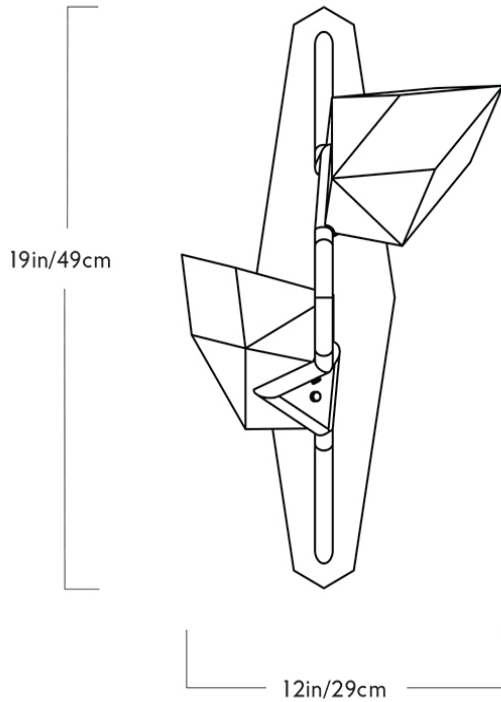

SEED SCONCE

BEC BRITTAIN FOR ROLL & HILL

DESIGNER

Bec Brittain

MANUFACTURER

Roll & Hill

ORIGIN

United States

PRODUCTION

Made to Order

DATE

2014

WEIGHT

9lbs

CERTIFICATIONS

UL, cUL (120V), CE (240V).

DISCLAIMER

120V bulbs are included, 240V bulbs are not included.

MATERIALS/FINISHES

Glass and brass. Blackened steel, oil-rubbed bronze, polished nickel or brushed brass finish.

DIMENSIONS

W 14" x D 10" x H 19"

ILLUMINATION

LED (120V/240V):

Bulb: 2 x 3 Watt G9 LED

Socket: G9

Wattage: 6 Watts

Lumens: 180 Lumens

Color Temperature: 2700 Kelvin

Dimming: Triac or ELV

BACKPLATE

19" backplate in matching metal finish.