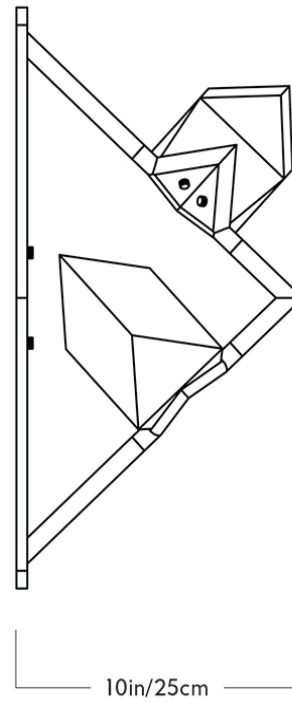

SEED SCONCE

BEC BRITTAIN FOR ROLL & HILL

DESIGNER

Bec Brittain

MANUFACTURER

Roll & Hill

ORIGIN

United States

PRODUCTION

Made to Order

DATE

2014

WEIGHT

9lbs

CERTIFICATIONS

UL, cUL (120V), CE (240V).

DISCLAIMER

120V bulbs are included, 240V bulbs are not included.

MATERIALS/FINISHES

Glass and brass. Blackened steel, oil-rubbed bronze, polished nickel or brushed brass finish.

DIMENSIONS

W 14" x D 10" x H 19"

ILLUMINATION

LED (120V/240V):

Bulb: 2 x 3 Watt G9 LED

Socket: G9

Wattage: 6 Watts

Lumens: 180 Lumens

Color Temperature: 2700 Kelvin

Dimming: Triac or ELV

BACKPLATE

19" backplate in matching metal finish.