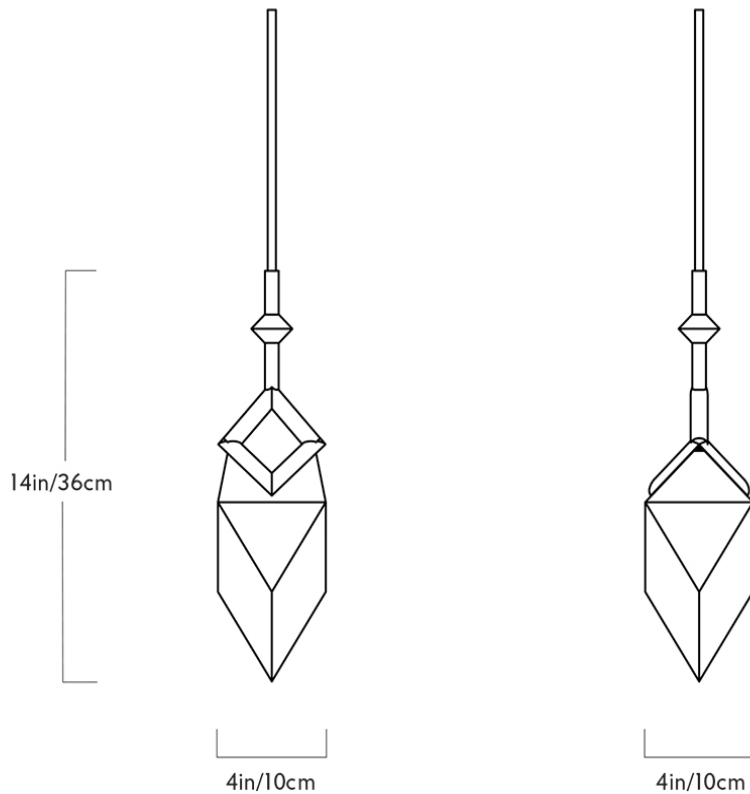

SEED SINGLE PENDANT

BEC BRITAIN FOR ROLL & HILL

SEED SINGLE PENDANT

BEC BRITTAIN FOR ROLL & HILL

DESIGNER

Bec Brittain

MANUFACTURER

Roll & Hill

ORIGIN

United States

PRODUCTION

Made to Order

DATE

Designed in 2014

WEIGHT

3.1lbs

DIMENSIONS

L 5.5" x W 4" x H 14"

ILLUMINATION

LED (120V/240V):

Bulb: 3 Watt G9 LED

Socket: G9

Wattage: 3 Watts

Lumens: 90 Lumens

Color Temperature: 2700 Kelvin

Dimming: Triac or ELV

SUSPENSION

8' SVT cord. Length adjustable on site.

CANOPY