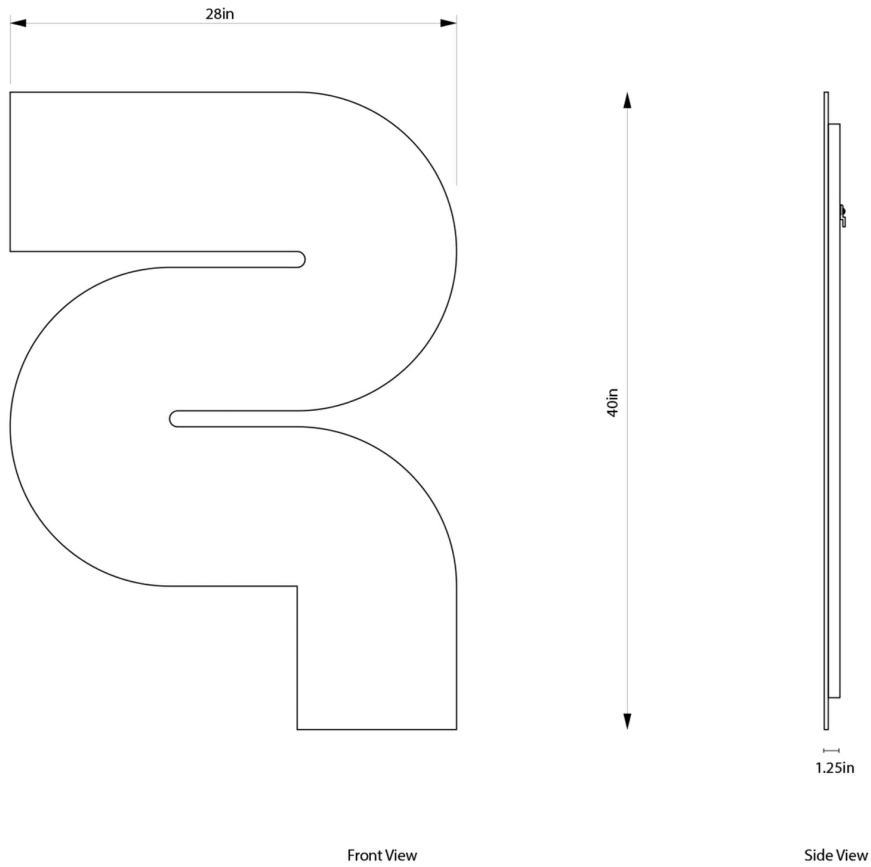

SERPENS MIRROR

BEN & AJA BLANC

SERPENS MIRROR

BEN & AJA BLANC

DESIGNER
Ben & Aja Blanc

ORIGIN
United States

PRODUCTION
Made to Order

DATE
2019

WEIGHT
26lbs

MATERIALS
Glass and clear, grey, bronze, peach or antique mirror and brass.

DIMENSIONS
L 40" x W 28" x D 1.25"

CUSTOMIZABLE
Customization is available upon request.