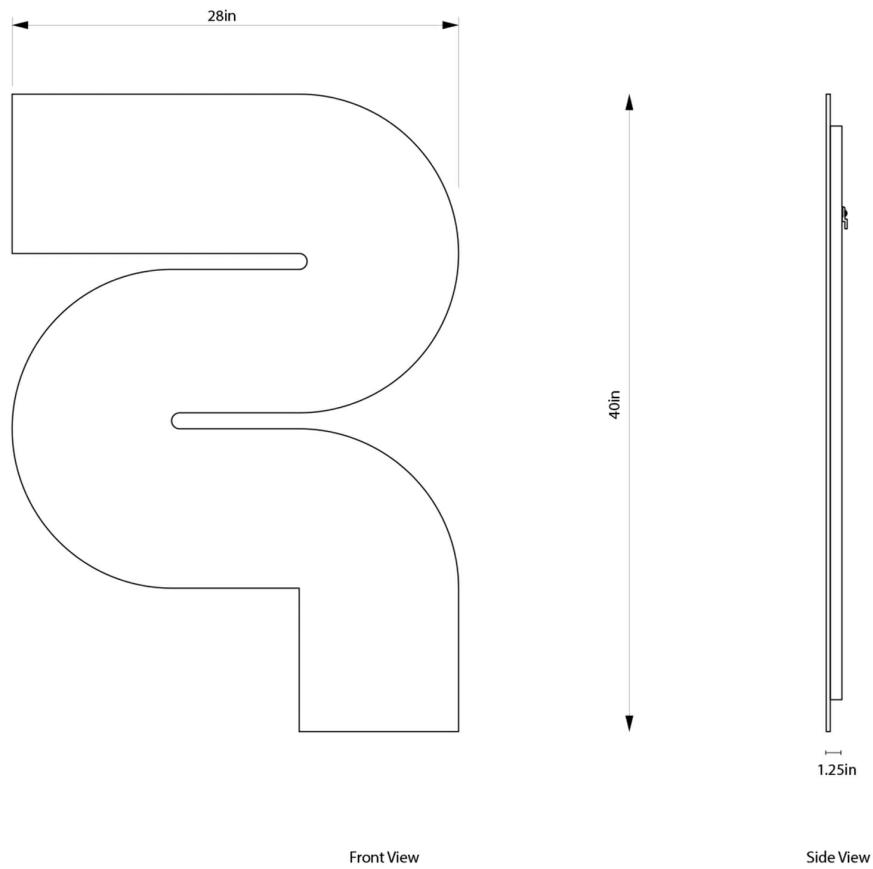

SERPENS MIRROR

BEN & AJA BLANC

SERPENS MIRROR

BEN & AJA BLANC

DESIGNER
Ben & Aja Blanc

ORIGIN
United States

PRODUCTION
Made to Order

DATE
2019

WEIGHT
26lbs

MATERIALS
Mirror and brass.

DIMENSIONS
W 28" x D 1.25" x H 40"