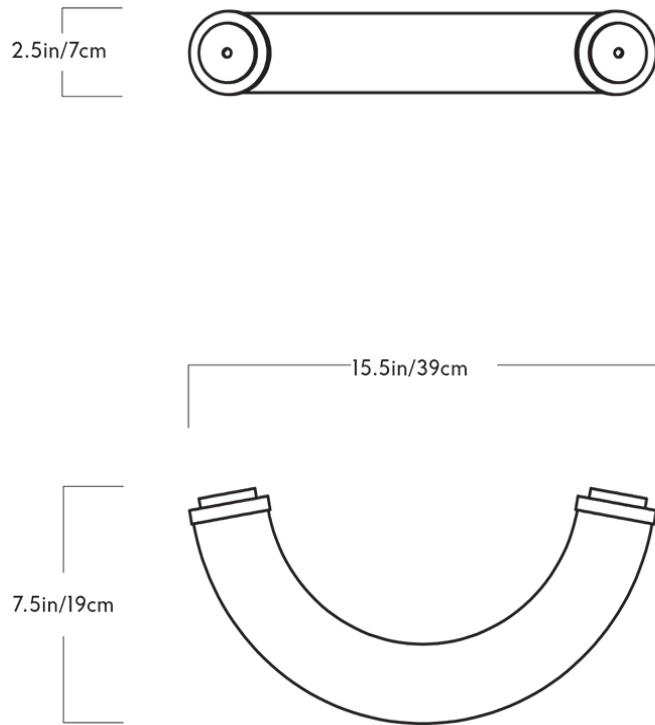

SHAPE UP PENDANT – ARC

LADIES & GENTLEMEN FOR ROLL & HILL

SHAPE UP PENDANT – ARC

LADIES & GENTLEMEN FOR ROLL & HILL

DESIGNER
Ladies & Gentlemen

MANUFACTURER
Roll & Hill

ORIGIN
United States

PRODUCTION
Made to Order

DATE
2014

WEIGHT
10 lbs.

CERTIFICATIONS
UL, cUL (120V). CE (240V).

MATERIALS/FINISHES
Aluminum, brass, steel, and Celadon glass.

DIMENSIONS
Small Canopy: Dia. 2.2"
Large Canopy: Dia. 5"
Fixture: L 15.5" x W 2.5" x H 7.5"

ILLUMINATION
120V/240V: G4, 5.2 Watt, 12V LED, 5.2 Watts, 100 Lumens, 2700 Kelvin, 50,000 Hour Bulb Life, ELV or TRIAC Dimming.

SUSPENSION
A 144" site-adjustable cord is included with purchase.