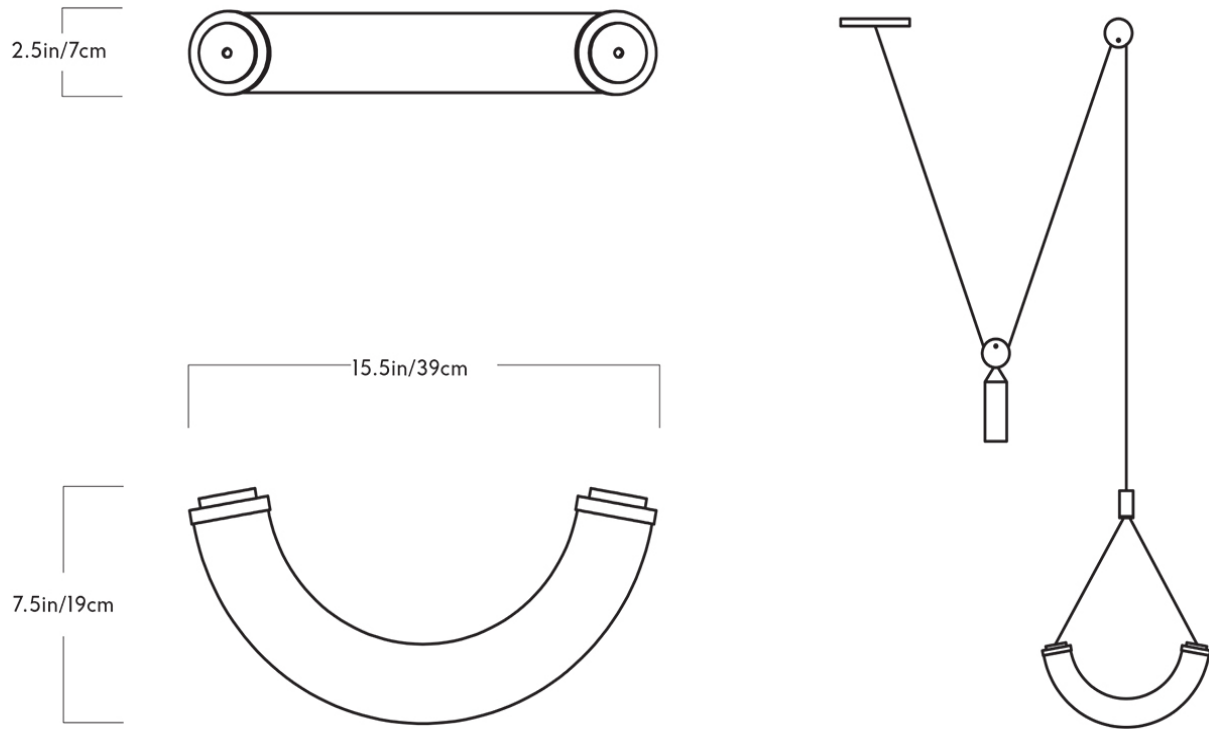

# SHAPE UP PENDANT – ARC

LADIES & GENTLEMEN FOR ROLL & HILL

# SHAPE UP PENDANT – ARC

LADIES & GENTLEMEN FOR ROLL & HILL

DESIGNER  
Ladies & Gentlemen

MANUFACTURER  
Roll & Hill

ORIGIN  
United States

PRODUCTION  
Made to Order

DATE  
Designed in 2014

WEIGHT  
10lbs

CERTIFICATIONS  
UL, cUL (120V), CE (240V).

DISCLAIMER  
Bulbs are included.

MATERIALS/FINISHES  
Aluminum, brass, and steel. Celadon glass.

DIMENSIONS  
Shade: L 15.5" x W 2.5" x H 7.5"  
Overall dimensions variable.

CANOPY  
5" round in brushed brass.