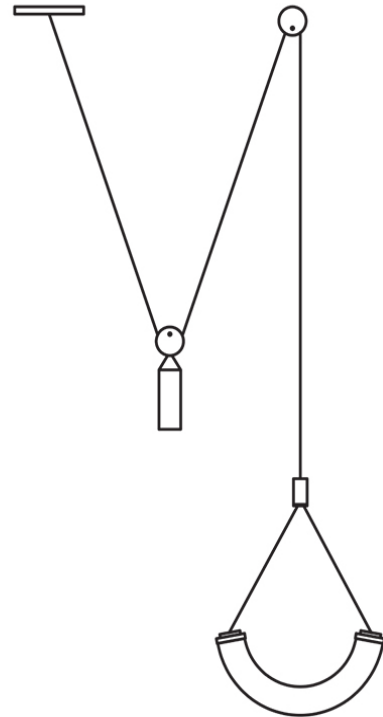

SHAPE UP PENDANT – ARC

LADIES & GENTLEMEN FOR ROLL & HILL

SHAPE UP PENDANT – ARC

LADIES & GENTLEMEN FOR ROLL & HILL

DESIGNER
Ladies & Gentlemen

MANUFACTURER
Roll & Hill

ORIGIN
United States

PRODUCTION
Made to Order

DATE
2014

WEIGHT
10 lbs.

CERTIFICATIONS
UL, cUL (120V). CE (240V).

MATERIALS/FINISHES
Aluminum, brass, steel, and Celadon glass.

DIMENSIONS
Small Canopy: Dia. 2.2"
Large Canopy: Dia. 5"
Fixture: L 15.5" x W 2.5" x H 7.5"

ILLUMINATION
120V/240V: G4, 5.2 Watt, 12V LED, 5.2 Watts, 100 Lumens, 2700 Kelvin, 50,000 Hour Bulb Life, ELV or TRIAC Dimming.

SUSPENSION
A 144" site-adjustable cord is included with purchase.