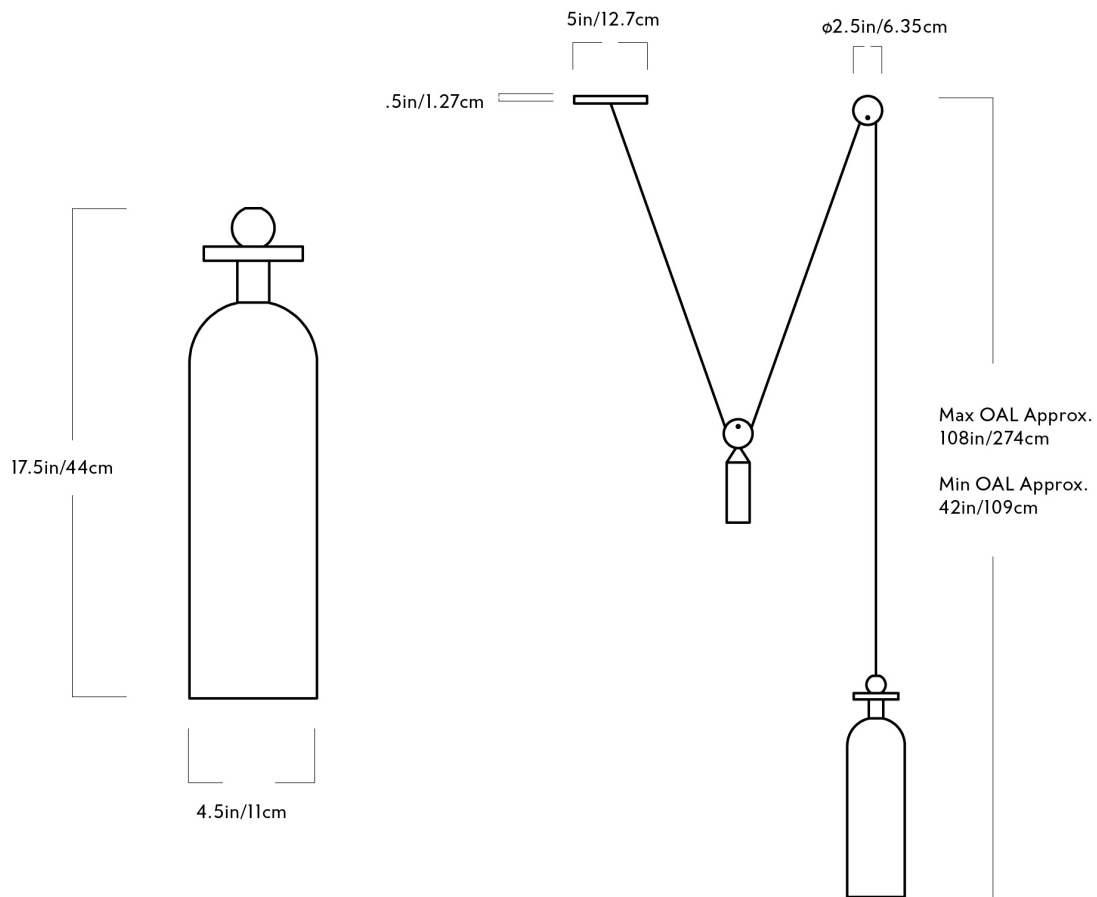

SHAPE UP PENDANT – CYLINDER

LADIES & GENTLEMEN FOR ROLL & HILL

DESIGNER

Ladies & Gentlemen

MANUFACTURER

Roll & Hill

ORIGIN

United States

PRODUCTION

Made to Order

DATE

2014

WEIGHT

10 lbs.

CERTIFICATIONS

UL, cUL (120V). CE (240V).

MATERIALS/FINISHES

Aluminum, brass, steel, and grey glass. Cord available in Black or Currant.

DIMENSIONS

Small Canopy: Dia. 2.5"

Large Canopy: L 5" x H .5"

Fixture: Dia. 4.5" x H 17.5"

Overall Height: Min: 42", Max: 108"

ILLUMINATION

120V/240V: G4, 2.6 Watt, 12V LED, 2.6 Watts, 30 Lumens, 2700 Kelvin, 50,000 Hour Bulb Life, ELV or TRIAC Dimming.

SUSPENSION

A 144" site-adjustable cord is included with purchase.

CANOPY

Small Canopy: Dia. 2.5"

Large Canopy: L 5" x H .5"