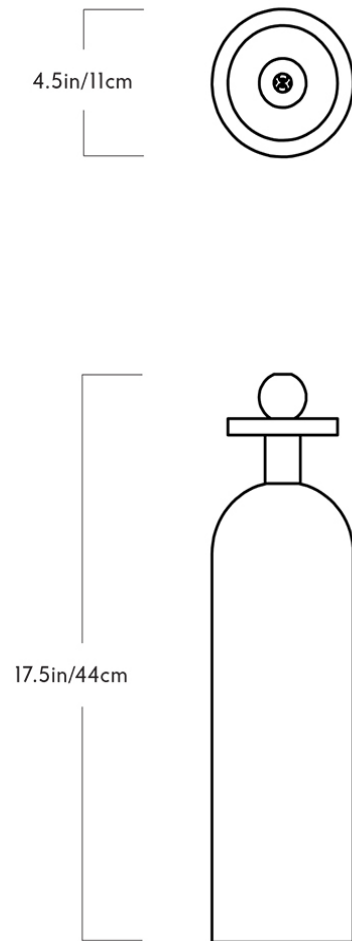

SHAPE UP PENDANT – CYLINDER

LADIES & GENTLEMEN STUDIO FOR ROLL & HILL

DESIGNER
Ladies & Gentlemen Studio

MANUFACTURER
Roll & Hill

ORIGIN
United States

PRODUCTION
Made to Order

DATE
Designed in 2014

WEIGHT
10lbs

CERTIFICATIONS
UL, cUL (120V), CE (240V).

DISCLAIMER
Bulbs are included.

MATERIALS/FINISHES
Aluminum, brass, and steel. Grey glass.

DIMENSIONS
Shade: Dia 4.5" x H 17.5"
Overall dimensions variable.

ILLUMINATION
LED (120V/240V): G4, 2.6 Watt, 12V LED, 2.6 Watt, 30 Lumens, 2700 Kelvin, 50,00 Hour Bulb Life, ELV Dimming.

SUSPENSION
12' fabric cord. Length adjustable on site. 2.5" vertical round hanging hardware in brushed brass.

CANOPY
5" round in brushed brass.