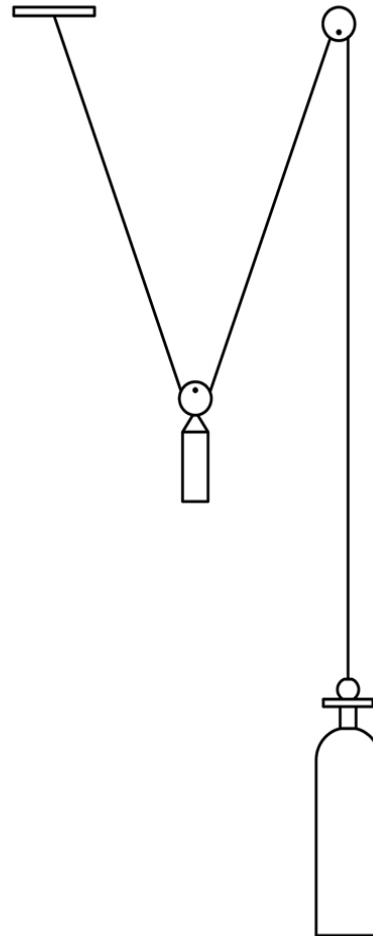

SHAPE UP PENDANT – CYLINDER

LADIES & GENTLEMEN FOR ROLL & HILL

DESIGNER
Ladies & Gentlemen

MANUFACTURER
Roll & Hill

ORIGIN
United States

PRODUCTION
Made to Order

DATE
Designed in 2014

WEIGHT
10lbs

CERTIFICATIONS
UL, cUL (120V), CE (240V).

DISCLAIMER
Bulbs are included.

MATERIALS/FINISHES
Aluminum, brass, and steel. Grey glass.

DIMENSIONS
Shade: Dia 4.5" x H 17.5"
Overall dimensions variable.

ILLUMINATION
LED (120V/240V): G4, 2.6 Watt, 12V LED, 2.6 Watt, 30 Lumens, 2700 Kelvin, 50,00 Hour Bulb Life, ELV Dimming.

SUSPENSION
12' fabric cord. Length adjustable on site. 2.5" vertical round hanging hardware in brushed brass.

CANOPY
5" round in brushed brass.