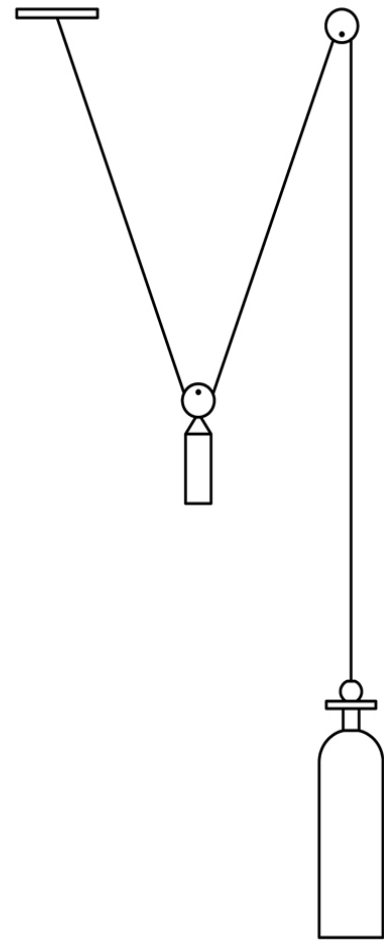

SHAPE UP PENDANT – CYLINDER

LADIES & GENTLEMEN STUDIO FOR ROLL & HILL

SHAPE UP PENDANT – CYLINDER

LADIES & GENTLEMEN STUDIO FOR ROLL & HILL

DESIGNER
Ladies & Gentlemen Studio

MANUFACTURER
Roll & Hill

ORIGIN
United States

PRODUCTION
Made to Order

DATE
Designed in 2014

WEIGHT
10lbs

CERTIFICATIONS
UL, cUL (120V), CE (240V).

DISCLAIMER
Bulbs are included.

MATERIALS/FINISHES
Aluminum, brass, and steel. Grey glass.

DIMENSIONS
Shade: Dia 4.5" x H 17.5"
Overall dimensions variable.

ILLUMINATION
LED (120V/240V): G4, 2.6 Watt, 12V LED, 2.6 Watt, 30 Lumens, 2700 Kelvin, 50,00 Hour Bulb Life, ELV Dimming.

SUSPENSION
12' fabric cord. Length adjustable on site. 2.5" vertical round hanging hardware in brushed brass.

CANOPY
5" round in brushed brass.