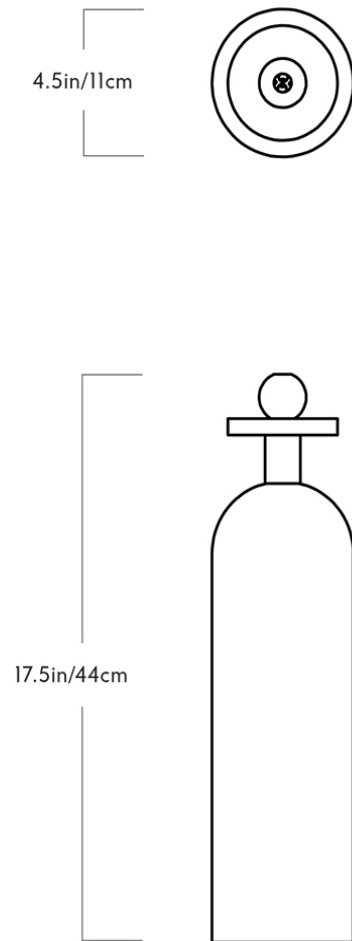

# SHAPE UP PENDANT – CYLINDER

LADIES & GENTLEMEN FOR ROLL & HILL

DESIGNER  
Ladies & Gentlemen

MANUFACTURER  
Roll & Hill

ORIGIN  
United States

PRODUCTION  
Made to Order

DATE  
Designed in 2014

WEIGHT  
10lbs

CERTIFICATIONS  
UL, cUL (120V), CE (240V).

DISCLAIMER  
Bulbs are included.

MATERIALS/FINISHES  
Aluminum, brass, and steel. Grey glass.

DIMENSIONS  
Shade: Dia 4.5" x H 17.5"  
Overall dimensions variable.

ILLUMINATION  
LED (120V/240V): G4, 2.6 Watt, 12V LED, 2.6 Watt, 30 Lumens, 2700 Kelvin, 50,00 Hour Bulb Life, ELV Dimming.

SUSPENSION  
12' fabric cord. Length adjustable on site. 2.5" vertical round hanging hardware in brushed brass.

CANOPY  
5" round in brushed brass.