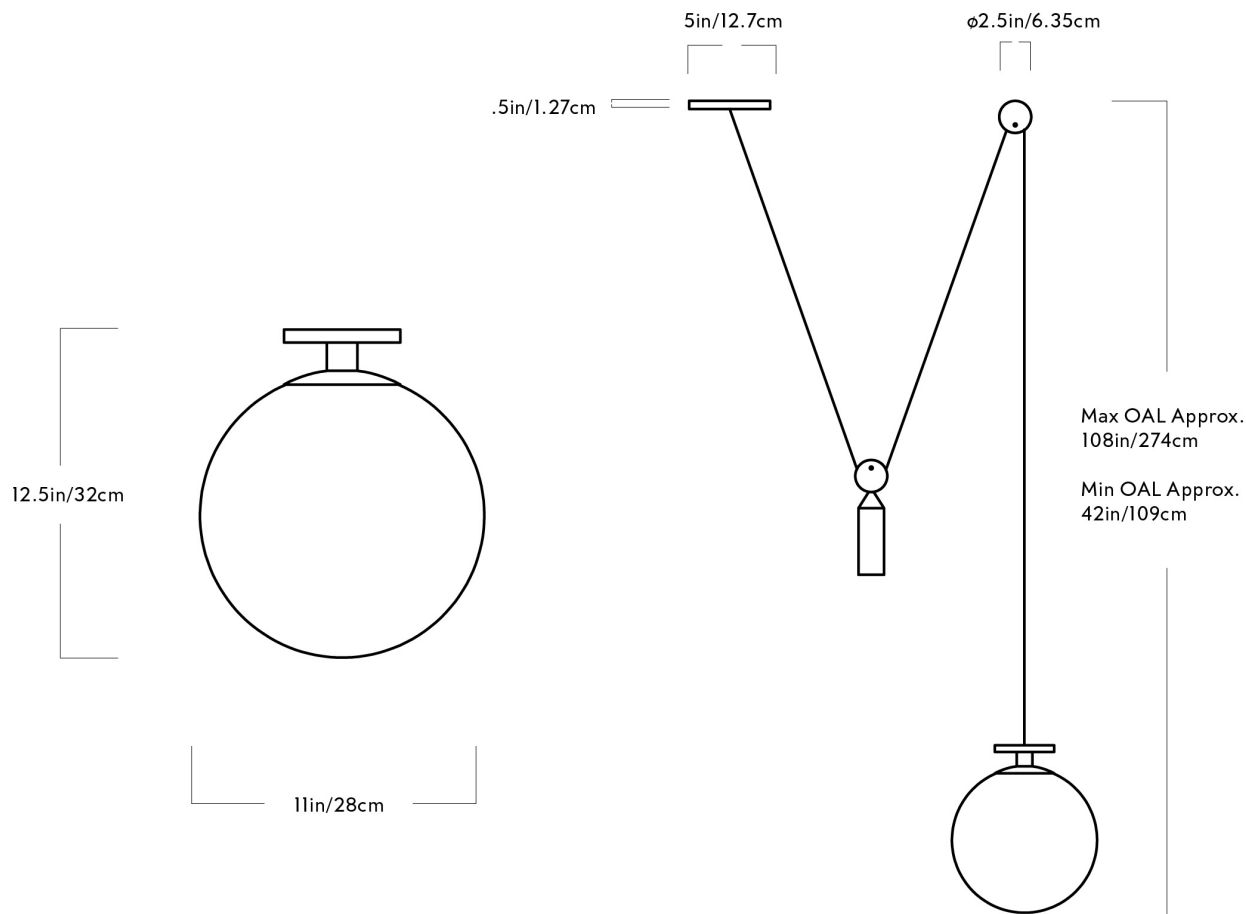

SHAPE UP PENDANT – GLOBE

LADIES & GENTLEMEN FOR ROLL & HILL

DESIGNER

Ladies & Gentlemen

MANUFACTURER

Roll & Hill

ORIGIN

United States

PRODUCTION

Made to Order

WEIGHT

13 lbs.

CERTIFICATIONS

UL, cUL (120V). CE (240V).

MATERIALS/FINISHES

Aluminum, brass, steel, and gray fog glass. Cord available in Black or Currant.

DIMENSIONS

Small Canopy: Dia. 2.5"

Large Canopy: L 5" x H .5"

Fixture: L 11" x H 12.5"

Overall Height: Min: 42", Max: 108"

ILLUMINATION

120V/240V: G4, 2.6 Watt, 12V LED, 2.6 Watts, 50 Lumens, 2700 Kelvin, 50,000 Hour Bulb Life, ELV or TRIAC Dimming.

SUSPENSION

A 144" site-adjustable cord is included with purchase.

CANOPY

Small Canopy: Dia. 2.5"

Large Canopy: L 5" x H .5"