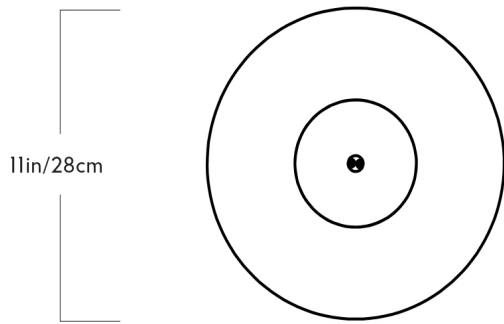

SHAPE UP PENDANT – GLOBE

LADIES & GENTLEMEN & ROLL & HILL

MANUFACTURER

Ladies & Gentlemen & Roll & Hill

ORIGIN

United States

PRODUCTION

Made to Order

WEIGHT

13lbs

CERTIFICATIONS

UL, cUL (120V)

MATERIALS/FINISHES

Aluminum, brass, and steel. Gray fog glass.

DIMENSIONS

Shade: W 11" x D 11" x H 12.5"

Overall dimensions are variable.

ILLUMINATION

120V/240V LED, G4, 2.6 Watt, 12V LED, 50 Lumens, 2700 Kelvin, 50,000 Hour Bulb Life, ELV Dimming.

SUSPENSION

12' merlot or black fabric cord. Length adjustable on site. 2.5" vertical round hanging hardware in brushed brass.

CANOPY

5" round in brushed brass.