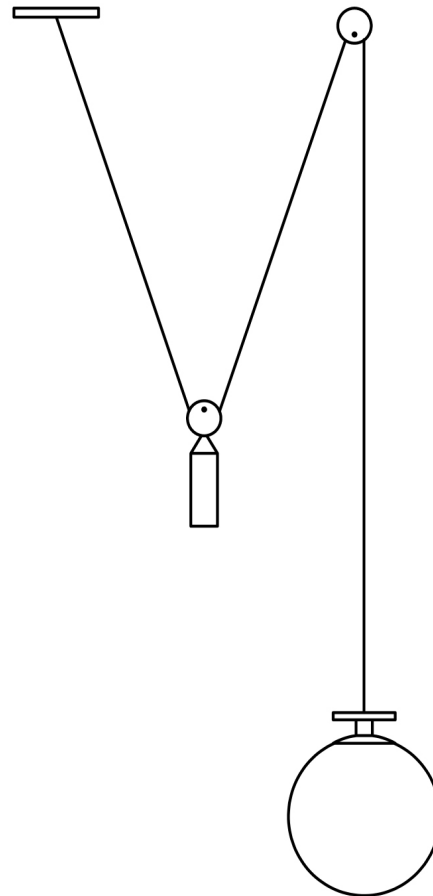

SHAPE UP PENDANT — GLOBE

LADIES & GENTLEMEN & ROLL & HILL

SHAPE UP PENDANT – GLOBE

LADIES & GENTLEMEN & ROLL & HILL

MANUFACTURER

Ladies & Gentlemen & Roll & Hill

ORIGIN

United States

PRODUCTION

Made to Order

WEIGHT

13lbs

CERTIFICATIONS

UL, cUL (120V)

MATERIALS/FINISHES

Aluminum, brass, and steel. Gray fog glass.

DIMENSIONS

Shade: W 11" x D 11" x H 12.5"

Overall dimensions are variable.

ILLUMINATION

120V/240V LED, G4, 2.6 Watt, 12V LED, 50 Lumens, 2700 Kelvin, 50,000 Hour Bulb Life, ELV Dimming.

SUSPENSION

12' merlot or black fabric cord. Length adjustable on site. 2.5" vertical round hanging hardware in brushed brass.

CANOPY

5" round in brushed brass.