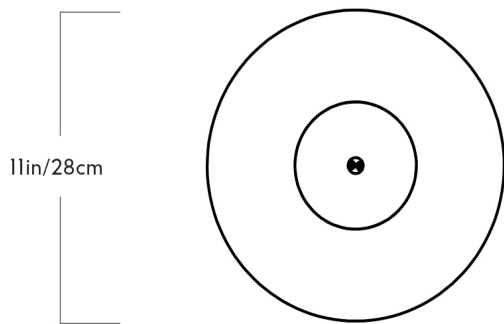

SHAPE UP PENDANT — GLOBE

LADIES & GENTLEMEN FOR ROLL & HILL

SHAPE UP PENDANT – GLOBE

LADIES & GENTLEMEN FOR ROLL & HILL

DESIGNER
Ladies & Gentlemen

MANUFACTURER
Roll & Hill

ORIGIN
United States

PRODUCTION
Made to Order

WEIGHT
13lbs

CERTIFICATIONS
UL, cUL (120V)

MATERIALS/FINISHES
Aluminum, brass, and steel. Gray fog glass.

DIMENSIONS
Shade: W 11" x D 11" x H 12.5"
Overall dimensions are variable.

ILLUMINATION
120V/240V LED, G4, 2.6 Watt, 12V LED, 50 Lumens, 2700 Kelvin, 50,000 Hour Bulb Life, ELV Dimming.

SUSPENSION
12' merlot or black fabric cord. Length adjustable on site. 2.5" vertical round hanging hardware in brushed brass.

CANOPY
5" round in brushed brass.