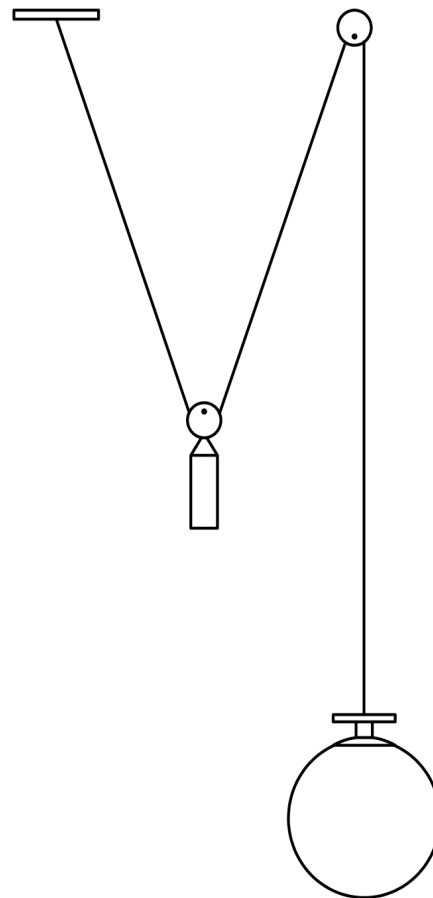

SHAPE UP PENDANT — GLOBE

LADIES & GENTLEMEN FOR ROLL & HILL

SHAPE UP PENDANT – GLOBE

LADIES & GENTLEMEN FOR ROLL & HILL

DESIGNER
Ladies & Gentlemen

MANUFACTURER
Roll & Hill

ORIGIN
United States

PRODUCTION
Made to Order

WEIGHT
13lbs

CERTIFICATIONS
UL, cUL (120V)

MATERIALS/FINISHES
Aluminum, brass, and steel. Gray fog glass.

DIMENSIONS
Shade: W 11" x D 11" x H 12.5"
Overall dimensions are variable.

ILLUMINATION
120V/240V LED, G4, 2.6 Watt, 12V LED, 50 Lumens, 2700 Kelvin, 50,000 Hour Bulb Life, ELV Dimming.

SUSPENSION
12' merlot or black fabric cord. Length adjustable on site. 2.5" vertical round hanging hardware in brushed brass.

CANOPY
5" round in brushed brass.