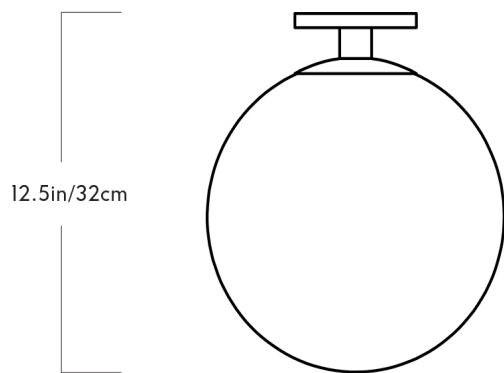

SHAPE UP PENDANT – GLOBE

LADIES & GENTLEMEN & ROLL & HILL

MANUFACTURER

Ladies & Gentlemen & Roll & Hill

ORIGIN

United States

PRODUCTION

Made to Order

WEIGHT

13lbs

CERTIFICATIONS

UL, cUL (120V)

MATERIALS/FINISHES

Aluminum, brass, and steel. Gray fog glass.

DIMENSIONS

Shade: W 11" x D 11" x H 12.5"

Overall dimensions are variable.

ILLUMINATION

120V/240V LED, G4, 2.6 Watt, 12V LED, 50 Lumens, 2700 Kelvin, 50,000 Hour Bulb Life, ELV Dimming.

SUSPENSION

12' merlot or black fabric cord. Length adjustable on site. 2.5" vertical round hanging hardware in brushed brass.

CANOPY

5" round in brushed brass.