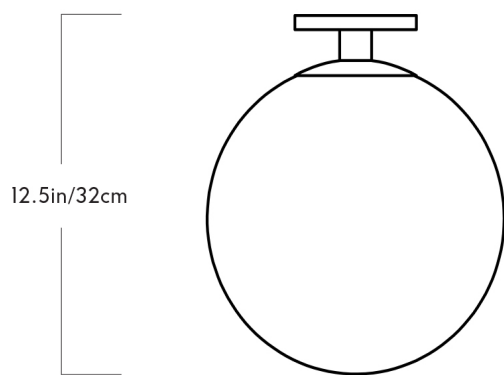

SHAPE UP PENDANT – GLOBE

LADIES & GENTLEMEN FOR ROLL & HILL

DESIGNER
Ladies & Gentlemen

MANUFACTURER
Roll & Hill

ORIGIN
United States

PRODUCTION
Made to Order

WEIGHT
13lbs

CERTIFICATIONS
UL, cUL (120V)

MATERIALS/FINISHES
Aluminum, brass, and steel. Gray fog glass.

DIMENSIONS
Shade: W 11" x D 11" x H 12.5"
Overall dimensions are variable.

ILLUMINATION
120V/240V LED, G4, 2.6 Watt, 12V LED, 50 Lumens, 2700 Kelvin, 50,000 Hour Bulb Life, ELV Dimming.

SUSPENSION
12' merlot or black fabric cord. Length adjustable on site. 2.5" vertical round hanging hardware in brushed brass.

CANOPY
5" round in brushed brass.