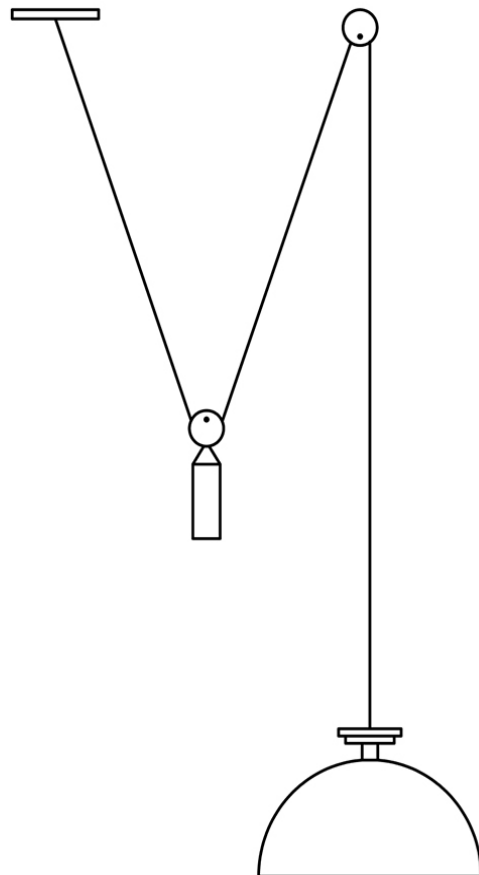

# SHAPE UP PENDANT – HEMISPHERE

LADIES & GENTLEMEN FOR ROLL & HILL

# SHAPE UP PENDANT – HEMISPHERE

LADIES & GENTLEMEN FOR ROLL & HILL

DESIGNER  
Ladies & Gentlemen

MANUFACTURER  
Roll & Hill

ORIGIN  
United States

PRODUCTION  
Made to Order

DATE  
Designed in 2014

WEIGHT  
15lbs

CERTIFICATIONS  
UL, cUL (120V), CE (240V).

DISCLAIMER  
Bulbs are included.

MATERIALS/FINISHES  
Aluminum, brass and steel. Blackened steel, brushed brass, or brushed copper finish.

DIMENSIONS  
Shade: Dia 16" x H 10"  
Overall dimensions are variable.

CANOPY  
5" round in brushed brass.