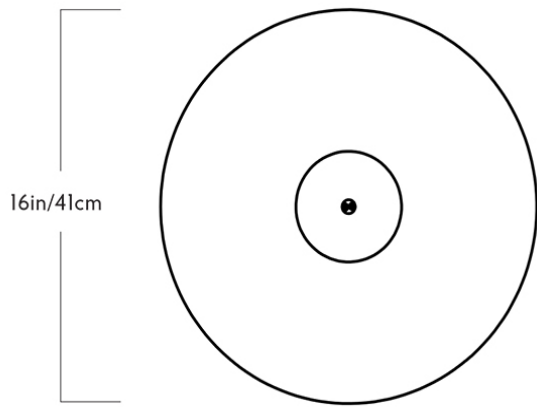

# SHAPE UP PENDANT – HEMISPHERE

LADIES & GENTLEMEN FOR ROLL & HILL

DESIGNER  
Ladies & Gentlemen

MANUFACTURER  
Roll & Hill

ORIGIN  
United States

PRODUCTION  
Made to Order

DATE  
Designed in 2014

WEIGHT  
15lbs

CERTIFICATIONS  
UL, cUL (120V), CE (240V).

DISCLAIMER  
Bulbs are included.

MATERIALS/FINISHES  
Aluminum, brass and steel. Blackened steel, brushed brass, or brushed copper finish.

DIMENSIONS  
Shade: Dia 16" x H 10"  
Overall dimensions are variable.

CANOPY  
5" round in brushed brass.