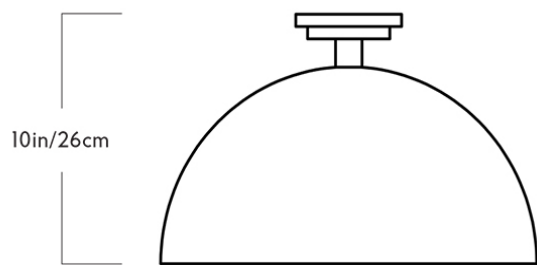

# SHAPE UP PENDANT – HEMISPHERE

LADIES & GENTLEMEN FOR ROLL & HILL

DESIGNER  
Ladies & Gentlemen

MANUFACTURER  
Roll & Hill

ORIGIN  
United States

PRODUCTION  
Made to Order

DATE  
Designed in 2014

WEIGHT  
15lbs

CERTIFICATIONS  
UL, cUL (120V), CE (240V).

DISCLAIMER  
Bulbs are included.

MATERIALS/FINISHES  
Aluminum, brass and steel. Blackened steel, brushed brass, or brushed copper finish.

DIMENSIONS  
Shade: Dia 16" x H 10"  
Overall dimensions are variable.

CANOPY  
5" round in brushed brass.