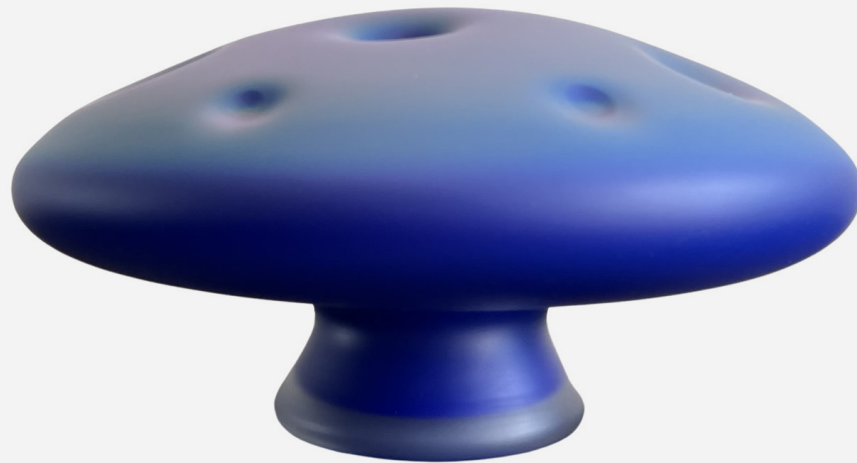

SHROOM 3

KATHERINE GRAY

DESIGNER
Katherine Gray

ORIGIN
United States

PRODUCTION
One of a Kind

DATE
2023

MATERIALS
Iridescent finish on clear sand blasted and etched hand blown glass.

DIMENSIONS
Dia. 12" x H 6.5"