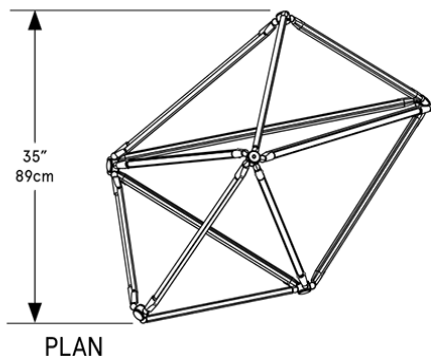

SHY 02
BEC BRITAIN

SHY 02

BEC BRITTAIN

DESIGNER
Bec Brittain

ORIGIN
United States

PRODUCTION
Made to Order

WEIGHT
22lbs

CERTIFICATIONS
UL, CE, CSA.

DIMENSIONS

W 35" x D 39" x H 34"

CUSTOMIZABLE

Customization upon request.

ILLUMINATION

110 - 277 VAC: 24 VDC T5 LED Tube, 0-10V Dimming, 63W, 6450 Lumens, 2700K.

SUSPENSION

.125" IP steel stem clad in brass tubing with matching metal finish. Pendant rod length is made to order. Upon confirmation of your order, we will contact you for overall drop length, measured from the ceiling to bottom of fixture. Metal stems up to 95" are available for additional cost.

CANOPY

Remote: 5" x 0.25" round in matching metal finish. Local: 12.25" x 1.75" round in matching metal finish