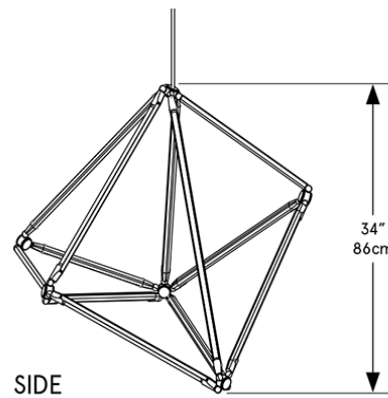

SHY 02
BEC BRITAIN

SHY 02

BEC BRITTAIN

DESIGNER
Bec Brittain

ORIGIN
United States

PRODUCTION
Made to Order

WEIGHT
22lbs

CERTIFICATIONS
UL, CE, CSA.

DIMENSIONS

W 35" x D 39" x H 34"

CUSTOMIZABLE

Customization upon request.

ILLUMINATION

110 - 277 VAC: 24 VDC T5 LED Tube, 0-10V Dimming, 63W, 6450 Lumens, 2700K.

SUSPENSION

.125" IP steel stem clad in brass tubing with matching metal finish. Pendant rod length is made to order. Upon confirmation of your order, we will contact you for overall drop length, measured from the ceiling to bottom of fixture. Metal stems up to 95" are available for additional cost.

CANOPY

Remote: 5" x 0.25" round in matching metal finish. Local: 12.25" x 1.75" round in matching metal finish