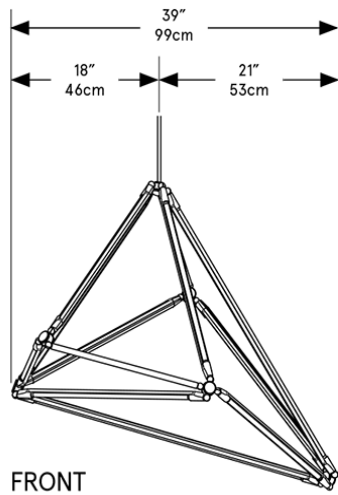

SHY 02
BEC BRITAIN

SHY 02

BEC BRITTAIN

DESIGNER
Bec Brittain

ORIGIN
United States

PRODUCTION
Made to Order

WEIGHT
22lbs

CERTIFICATIONS
UL, CE, CSA.

DIMENSIONS

W 35" x D 39" x H 34"

CUSTOMIZABLE

Customization upon request.

ILLUMINATION

110 - 277 VAC: 24 VDC T5 LED Tube, 0-10V Dimming, 63W, 6450 Lumens, 2700K.

SUSPENSION

.125" IP steel stem clad in brass tubing with matching metal finish. Pendant rod length is made to order. Upon confirmation of your order, we will contact you for overall drop length, measured from the ceiling to bottom of fixture. Metal stems up to 95" are available for additional cost.

CANOPY

Remote: 5" x 0.25" round in matching metal finish. Local: 12.25" x 1.75" round in matching metal finish