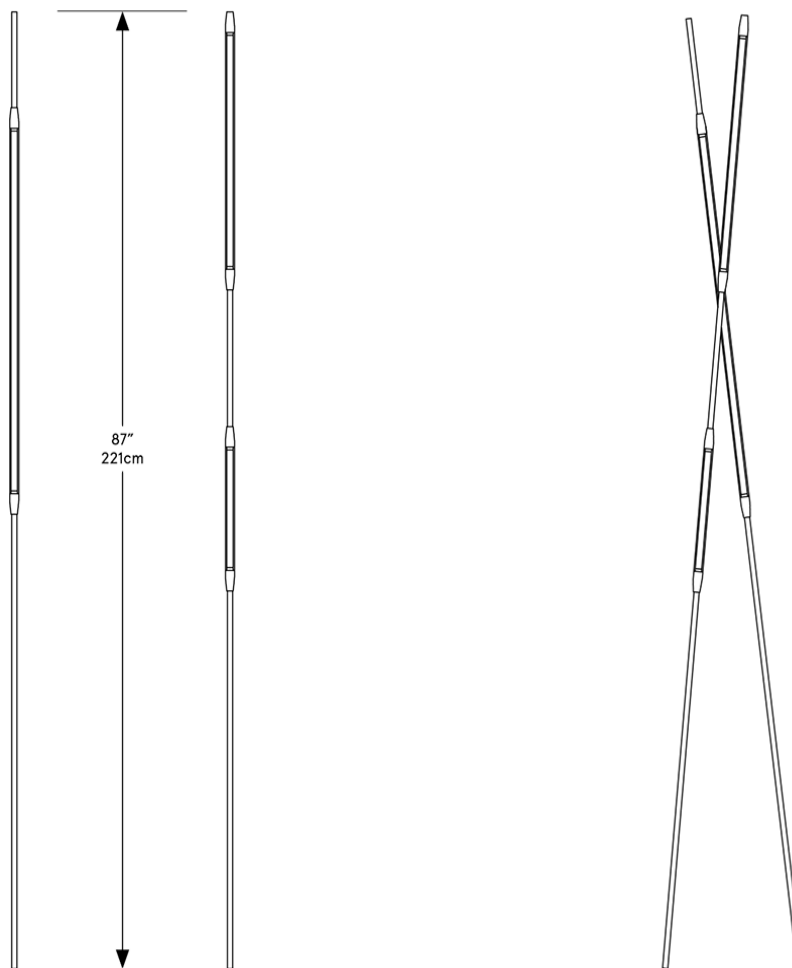

PRIVATE: SHY BEAMS PAIR – DARK PEWTER

BEC BRITAIN

PRIVATE: SHY BEAMS PAIR – DARK PEWTER

BEC BRITTAIN

DESIGNER

Bec Brittain

ORIGIN

United States

The following special order metal finishes are available for a 10% premium: polished nickel, polished brass, medium antique brass, dark pewter, polished black nickel or polished copper.

DIMENSIONS

Dia 1" x H 87"

Please note that there are seven different configurations for the Shy Beams. Upon placing your order, we will contact you to confirm your desired configuration.

ILLUMINATION

120V/240V: 24 VDC T5 LED Tube, 18 Watts, 1850 Lumens, 2700 Kelvin. Beams wired as a pair with one floor switch and one plug-in transformer. Dimmer available at additional cost.

BASE

Two wall brackets in matching metal finish provided.