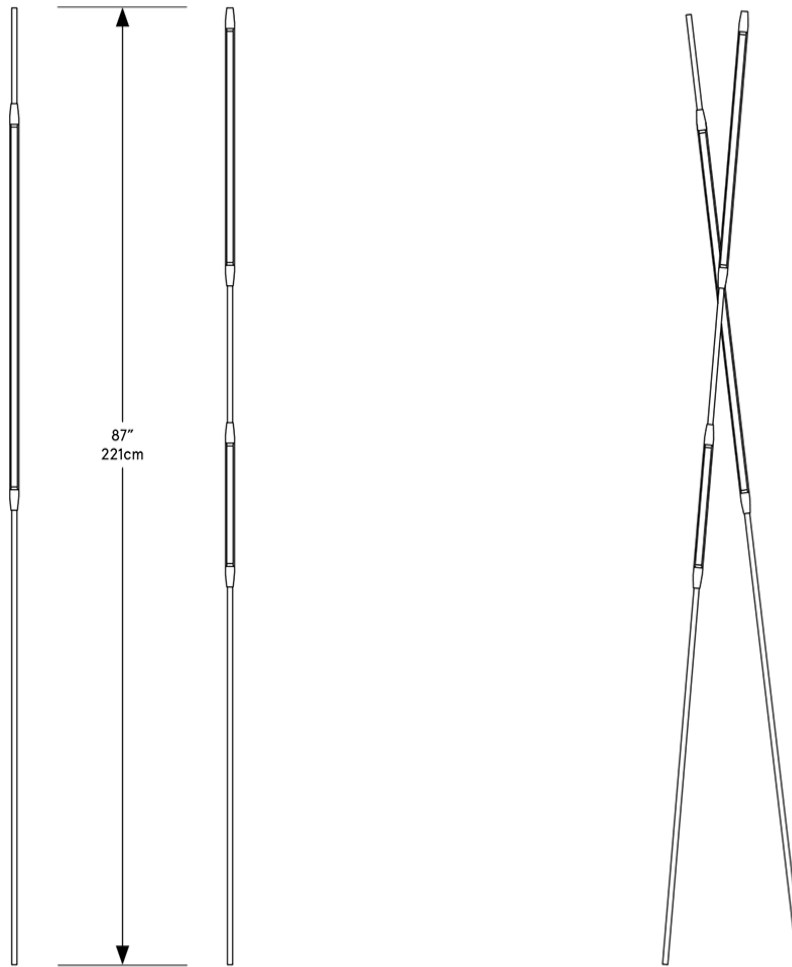

SHY BEAMS PAIR

BEC BRITAIN

SHY BEAMS PAIR

BEC BRITTAIN

DESIGNER

Bec Brittain

ORIGIN

United States

The following special order metal finishes are available for a 10% premium: polished nickel, polished brass, medium antique brass, dark pewter, polished black nickel or polished copper.

DIMENSIONS

Dia 1" x H 87"

Please note that there are seven different configurations for the Shy Beams. Upon placing your order, we will contact you to confirm your desired configuration.

ILLUMINATION

120V/240V: 24 VDC T5 LED Tube, 18 Watts, 1850 Lumens, 2700 Kelvin. Beams wired as a pair with one floor switch and one plug-in transformer. Dimmer available at additional cost.

BASE

Two wall brackets in matching metal finish provided.