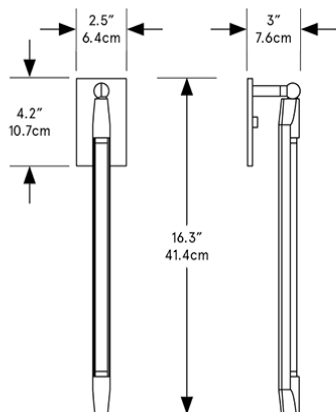

SHY SCONCE
BEC BRITAIN

SHY SCONCE

BEC BRITTAIN

SHY Sconce 1'

SHY Sconce 2'

SHY Sconce 3'

DESIGNER

Bec Brittain

ORIGIN

United States

PRODUCTION

Made to Order

WEIGHT

1': 2.8lbs. 2': 3lbs. 3': 3.5lbs.

CERTIFICATIONS

UL

DIMENSIONS

Shy Sconce 1': W 2.5" x D 3" x H 16.3"

Shy Sconce 2': W 2.5" x D 3" x H 26.5"

Shy Sconce 3': W 2.5" x D 3" x H 38.4"

ILLUMINATION

24 VDC T5 LED Tube: 3 / 6 / 9 Watts, 250 / 600 / 1000 Lumens, 2700 Kelvin. 0 - 10V Dimming. 110-240 VAC. 277 VAC upon request.

BACKPLATE

Remote: 2.5 x 4.2" in matching metal finish. Local: 2.5 x 12" in matching metal finish at additional cost.