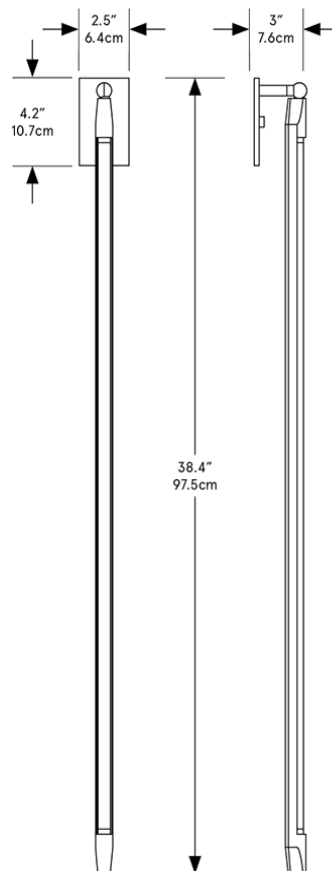

SHY SCONCE
BEC BRITAIN

SHY SCONCE

BEC BRITTAIN

SHY Sconce 1'

SHY Sconce 2'

SHY Sconce 3'

DESIGNER

Bec Brittain

ORIGIN

United States

PRODUCTION

Made to Order

WEIGHT

1': 2.8lbs. 2': 3lbs. 3': 3.5lbs.

CERTIFICATIONS

UL

DIMENSIONS

Shy Sconce 1': W 2.5" x D 3" x H 16.3"

Shy Sconce 2': W 2.5" x D 3" x H 26.5"

Shy Sconce 3': W 2.5" x D 3" x H 38.4"

ILLUMINATION

24 VDC T5 LED Tube: 3 / 6 / 9 Watts, 250 / 600 / 1000 Lumens, 2700 Kelvin. 0 - 10V Dimming. 110-240 VAC. 277 VAC upon request.

BACKPLATE

Remote: 2.5 x 4.2" in matching metal finish. Local: 2.5 x 12" in matching metal finish at additional cost.