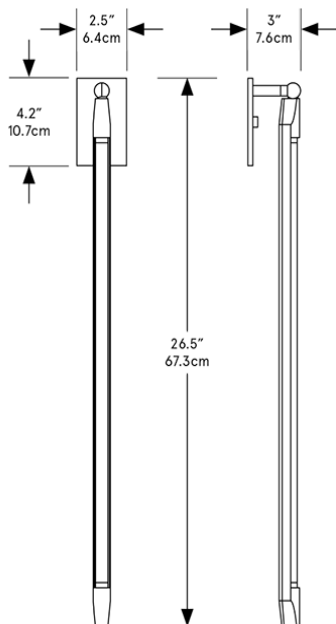

SHY SCONCE
BEC BRITAIN

SHY SCONCE

BEC BRITTAIN

SHY Sconce 1'

SHY Sconce 2'

SHY Sconce 3'

DESIGNER

Bec Brittain

ORIGIN

United States

PRODUCTION

Made to Order

WEIGHT

1': 2.8lbs. 2': 3lbs. 3': 3.5lbs.

CERTIFICATIONS

UL

DIMENSIONS

Shy Sconce 1': W 2.5" x D 3" x H 16.3"

Shy Sconce 2': W 2.5" x D 3" x H 26.5"

Shy Sconce 3': W 2.5" x D 3" x H 38.4"

ILLUMINATION

24 VDC T5 LED Tube: 3 / 6 / 9 Watts, 250 / 600 / 1000 Lumens, 2700 Kelvin. 0 - 10V Dimming. 110-240 VAC. 277 VAC upon request.

BACKPLATE

Remote: 2.5 x 4.2" in matching metal finish. Local: 2.5 x 12" in matching metal finish at additional cost.