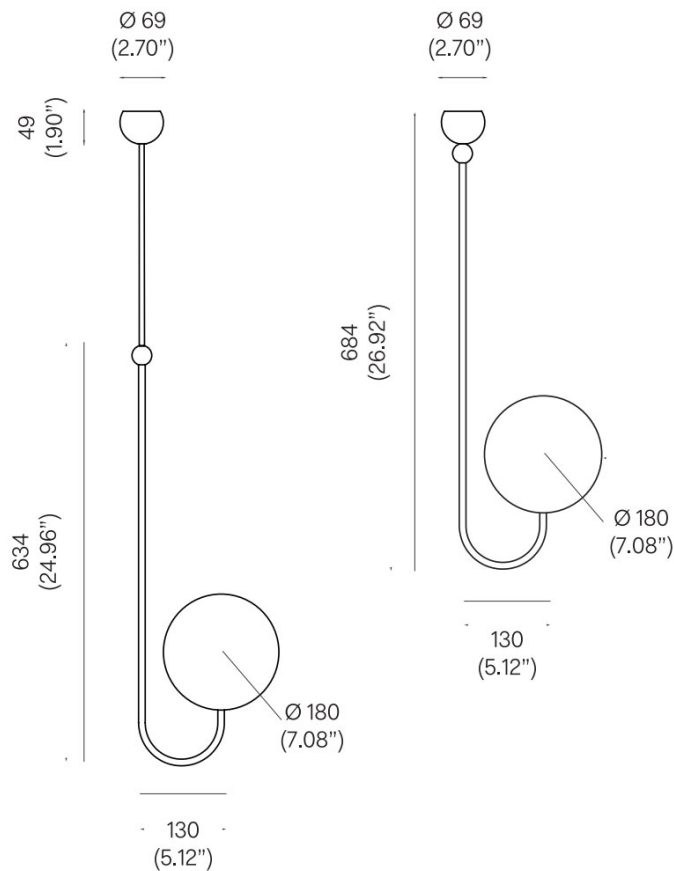

SINGLE ANGLE

MICHAEL ANASTASSIADES

SINGLE ANGLE

MICHAEL ANASTASSIADES

DESIGNER
Michael Anastassiades

ORIGIN
United Kingdom

PRODUCTION
Made to Order

DATE
2013

WEIGHT
8.8 lbs.

CERTIFICATIONS
CE, UL.

DISCLAIMER

A 4" white Paintable Junction Box Cover is included with purchase (120v), and can be easily painted to match the wall if required. The Paintable Junction Box Cover is required for US installation.

MATERIALS/FINISHES

Satin Brass or Satin Nickel-plated brass. Mouth blown opaline sphere.

DIMENSIONS

Canopy: Dia. 2.70" x H 1.90"

Fixture: L 5.12" x H 24.96"

Globe: Dia. 7.08"

Overall Height: Custom rod length made to order. (Min: 26.9", Max: 84.6".)

ILLUMINATION

120V/240V: G9 3.5W LED, 330lm/2700k, Dimmable. 120V supplied with 4" junction box cover.