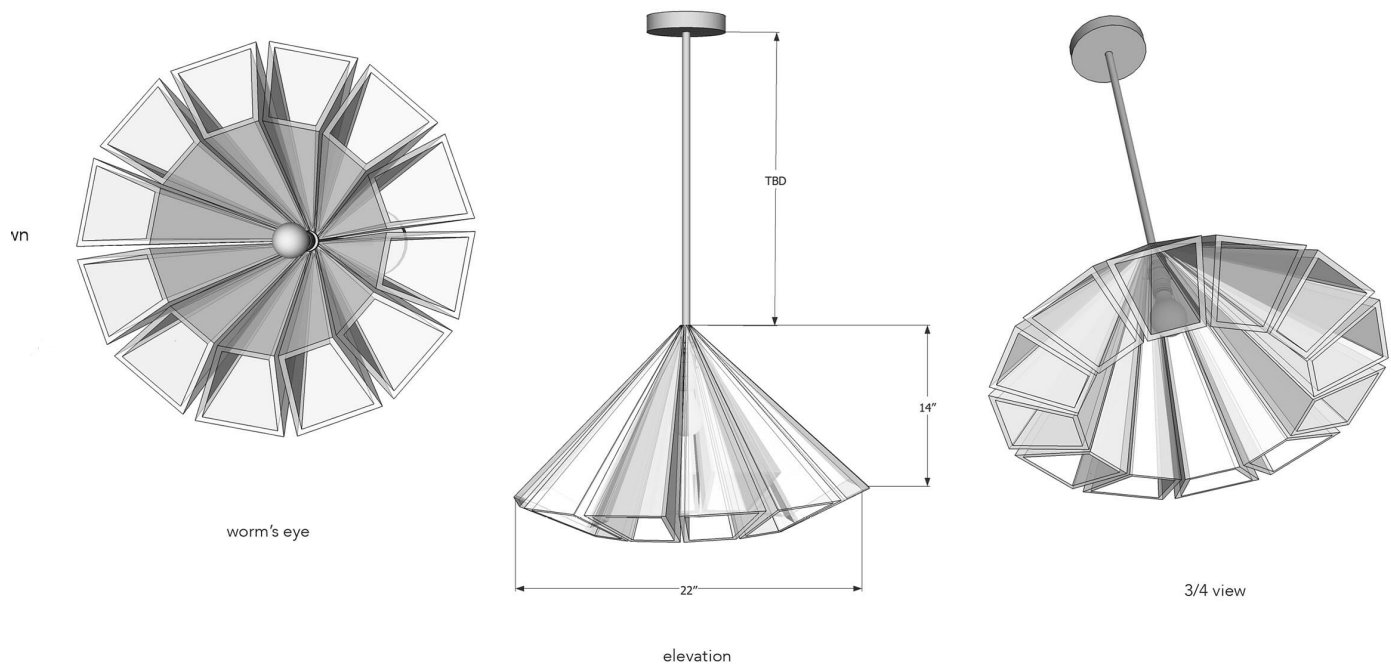

SIRIUS CHANDELIER

BIANCO LIGHT + SPACE

DESIGNER

Bianco Light + Space

ORIGIN

United States

PRODUCTION

Made to Order

WEIGHT

25 lb

MATERIALS

Brushed brass, glass felt and leather hardware. Hand-blown glass. Please inquire directly for custom glass colors.

DIMENSIONS

Dia 22" x H 14"

ILLUMINATION

125V/240V: Medium base socket. 1 x 75 watt.

SUSPENSION

Custom drop height.

CANOPY

Dia 5" x 1" H