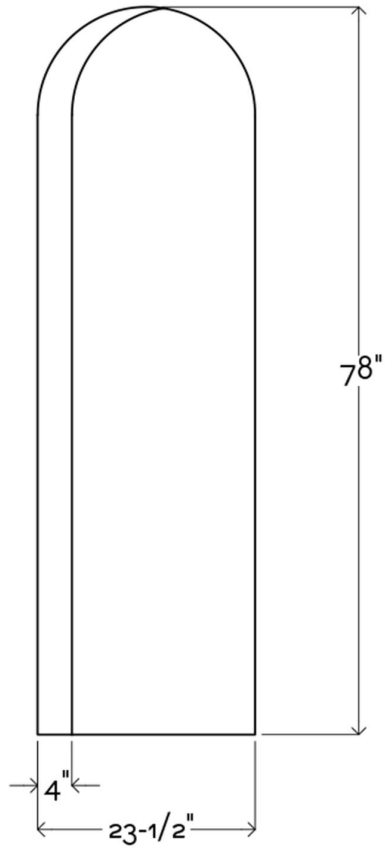

SLIM ARCHWAY MIRROR

BOWER STUDIOS

SLIM ARCHWAY MIRROR

BOWER STUDIOS

MANUFACTURER
Bower Studios

ORIGIN
United States

PRODUCTION
Made to Order

WEIGHT
76lbs

MATERIALS
Black/clear, peach/clear, bronze/clear mirror. Steam bent walnut or white oak frame. Mounting hardware included.

DIMENSIONS
W 23.5" x D 1.25" x H 78"

CUSTOMIZABLE
Size, mirror tint and frame finish are customizable.

CARE
This mirror must be hung with the included mounting hardware, not leaned against the wall. If your wall features a baseboard thicker than .5", let us know and we will provide additional mounting hardware.