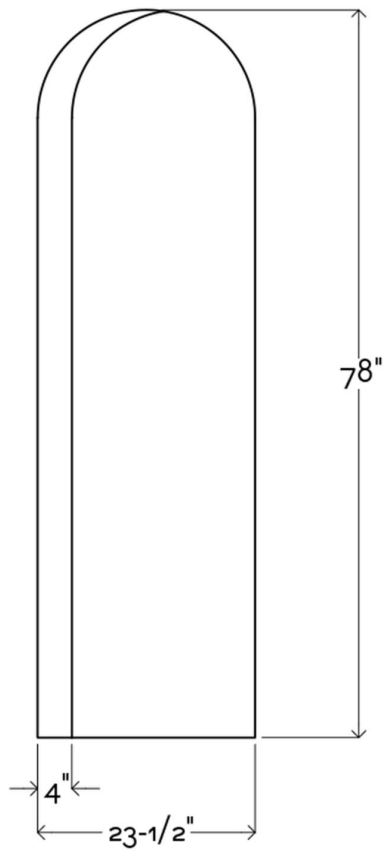

SLIM ARCHWAY MIRROR

BOWER STUDIOS

SLIM ARCHWAY MIRROR

BOWER STUDIOS

MANUFACTURER
Bower Studios

ORIGIN
United States

PRODUCTION
Made to Order

WEIGHT
76lbs

DISCLAIMER
This mirror must be hung with the included mounting hardware, not leaned against the wall. If your wall features a baseboard thicker than 0.5", let us know and we will provide additional mounting hardware.

MATERIALS
Mirror and steam bent walnut or white oak frame.

DIMENSIONS
W 23.5" x D 1.25" x H 78"