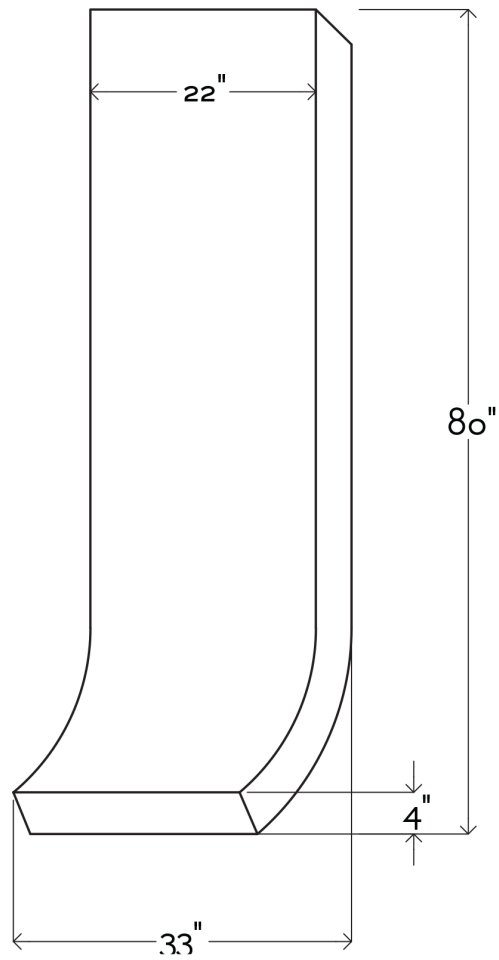

SLUMP MIRROR

BOWER STUDIOS

SLUMP MIRROR

BOWER STUDIOS

MANUFACTURER
Bower Studios

ORIGIN
United States

PRODUCTION
Made to Order

WEIGHT
81lbs

MATERIALS
Black/clear/grey or Bronze/clear/black mirror. Steam bent walnut or white oak frame.

DIMENSIONS
W 33" x D 1.25" x H 80"

CUSTOMIZABLE
Size, mirror tint and frame finish are customizable.

CARE
This mirror must be hung with the included mounting hardware, not leaned against the wall. If your wall features a baseboard thicker than 1/2", let us know and we will provide additional mounting hardware.