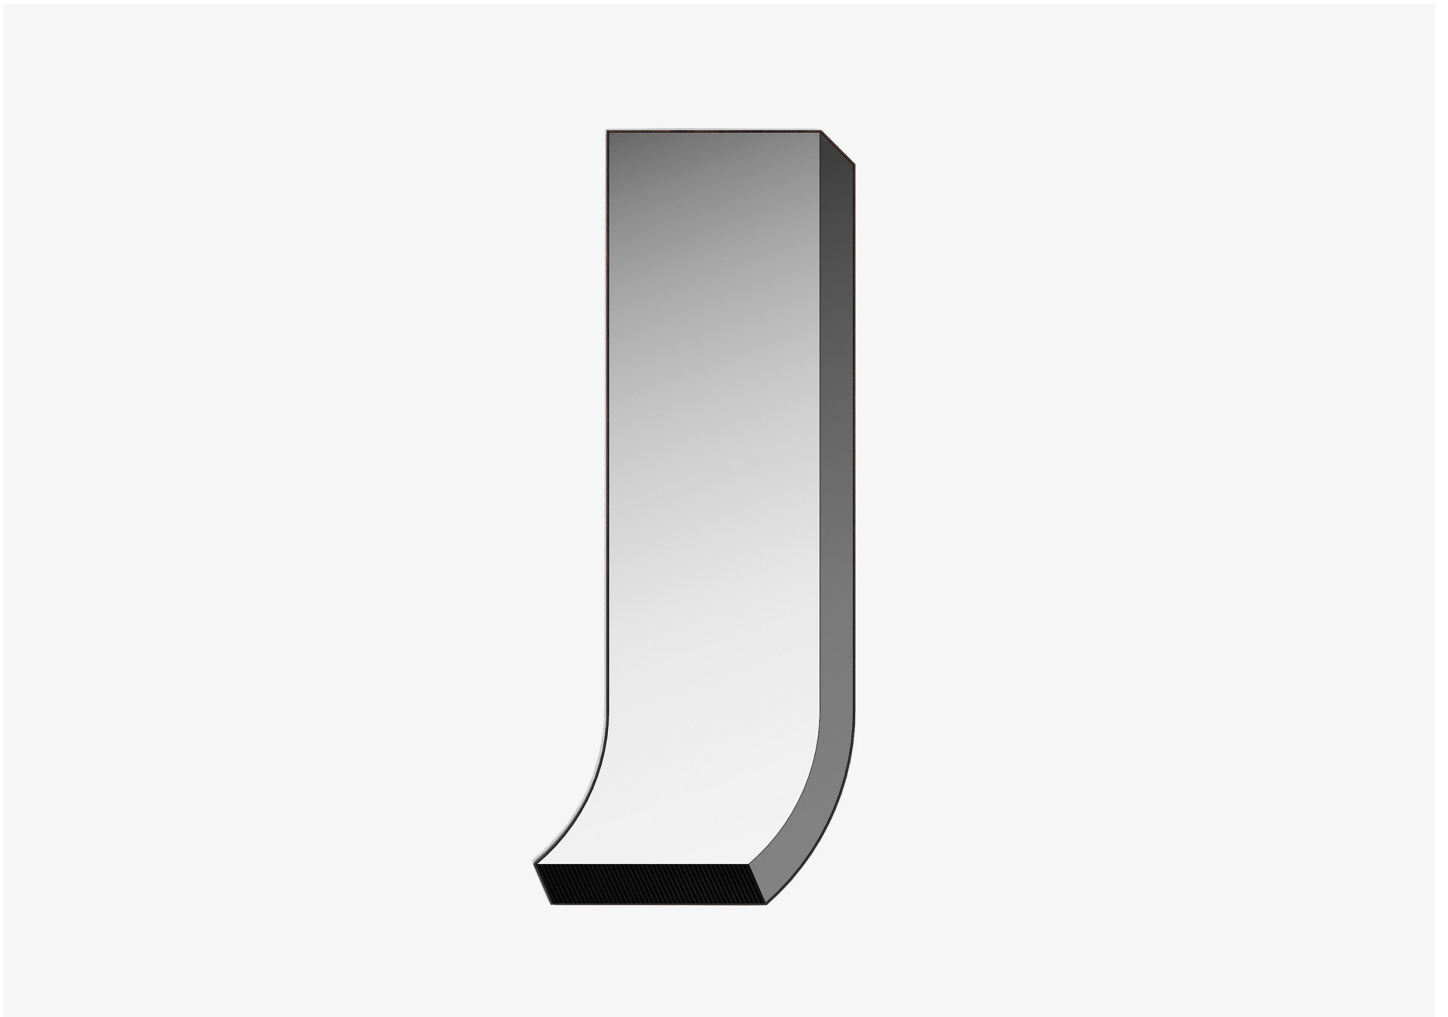

SLUMP MIRROR

BOWER STUDIOS

SLUMP MIRROR

BOWER STUDIOS

MANUFACTURER
Bower Studios

ORIGIN
United States

PRODUCTION
Made to Order

WEIGHT
81lbs

MATERIALS
Black/clear/grey or Bronze/clear/black mirror. Steam bent walnut or white oak frame.

DIMENSIONS
W 33" x D 1.25" x H 80"

CUSTOMIZABLE
Size, mirror tint and frame finish are customizable.

CARE
This mirror must be hung with the included mounting hardware, not leaned against the wall. If your wall features a baseboard thicker than 1/2", let us know and we will provide additional mounting hardware.