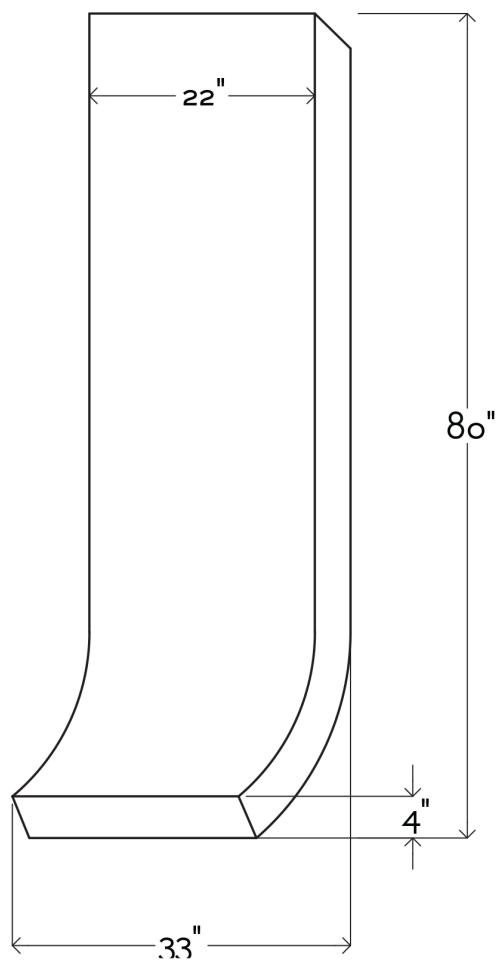

# SLUMP MIRROR

BOWER STUDIOS

MANUFACTURER  
Bower Studios

ORIGIN  
United States

PRODUCTION  
Made to Order

WEIGHT  
81lbs

DISCLAIMER  
This mirror must be hung with the included mounting hardware, not leaned against the wall. If your wall features a baseboard thicker than 0.5", let us know and we will provide additional mounting hardware.

MATERIALS  
Mirror and steam bent walnut or white oak frame.

DIMENSIONS  
W 33" x D 1.25" x H 80"