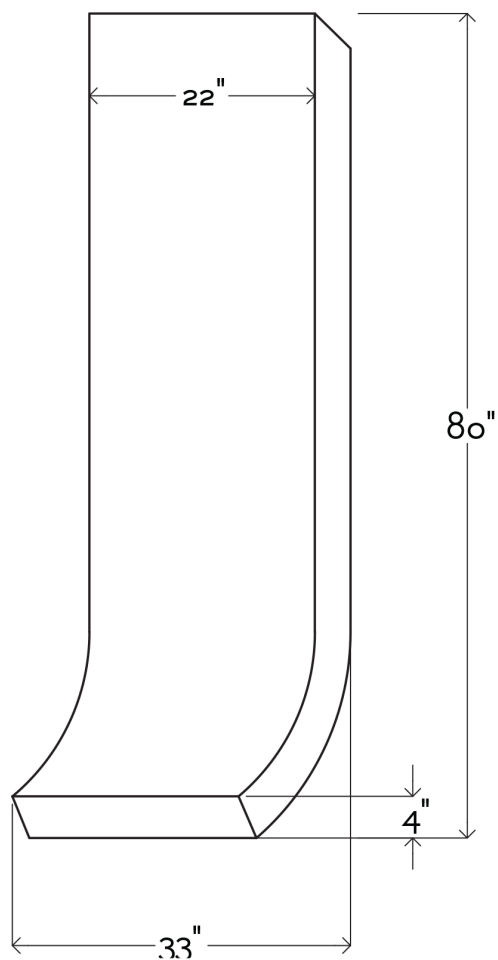

SLUMP MIRROR

BOWER STUDIOS

SLUMP MIRROR

BOWER STUDIOS

MANUFACTURER
Bower Studios

ORIGIN
United States

PRODUCTION
Made to Order

WEIGHT
81lbs

DISCLAIMER
This mirror must be hung with the included mounting hardware, not leaned against the wall. If your wall features a baseboard thicker than 0.5", let us know and we will provide additional mounting hardware.

MATERIALS
Mirror and steam bent walnut or white oak frame.

DIMENSIONS
W 33" x D 1.25" x H 80"