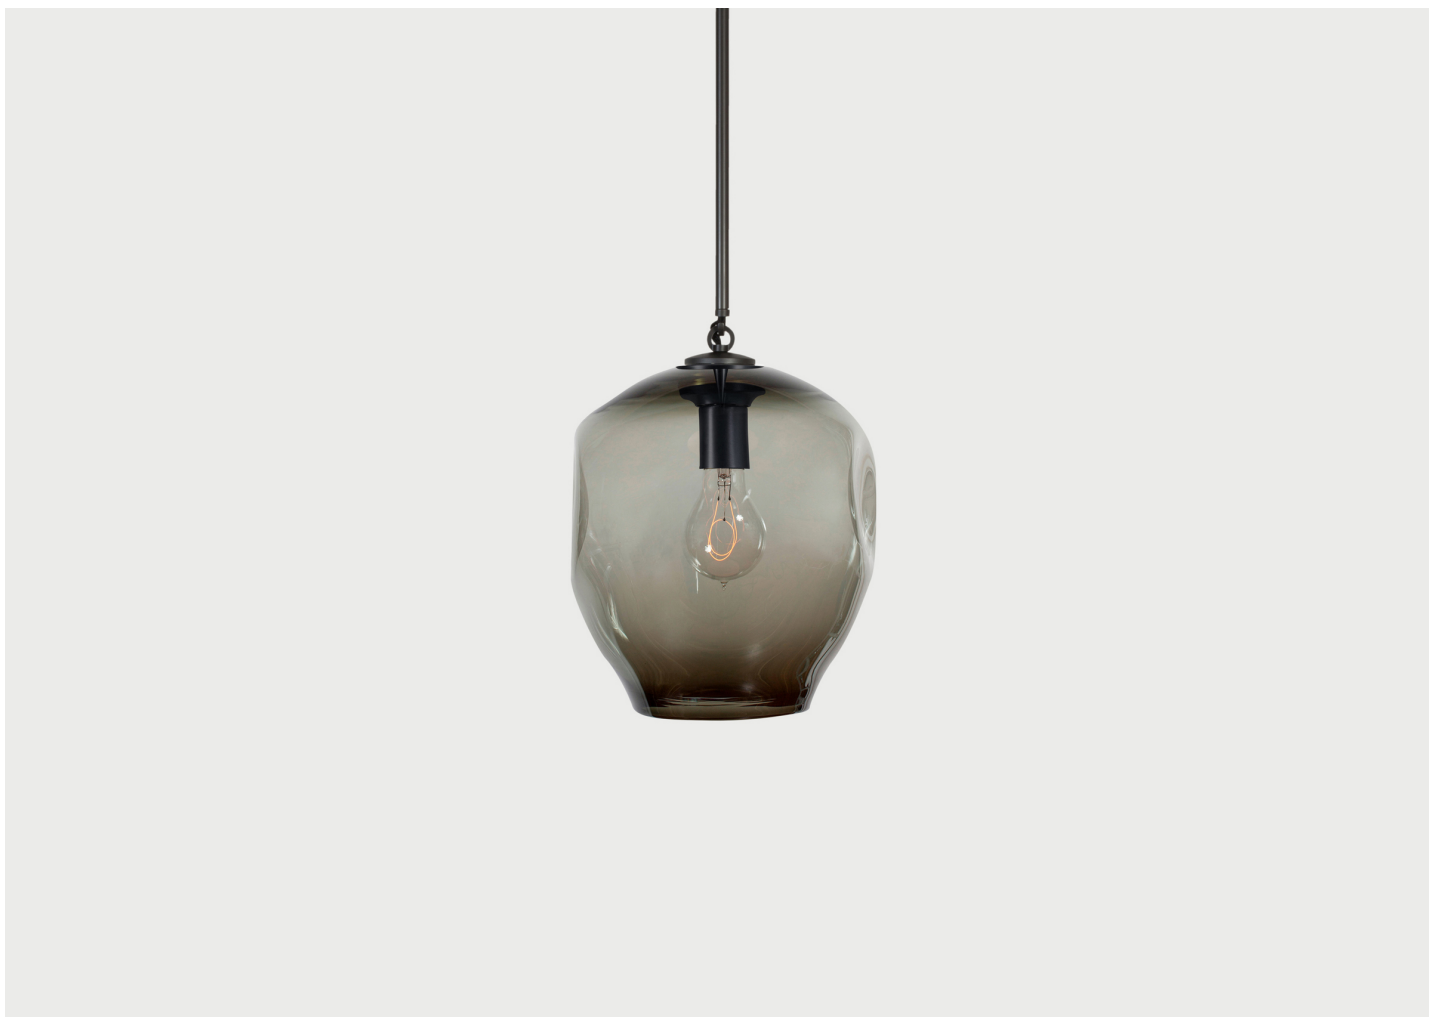

SMALL BUBBLE PENDANT BP.01.01

LINDSEY ADELMAN FOR LINDSEY ADELMAN STUDIO

DESIGNER
Lindsey Adelman

MANUFACTURER
Lindsey Adelman Studio

ORIGIN
United States

PRODUCTION
Made to Order

WEIGHT
4 lbs.

CERTIFICATIONS
UL, cUL, CE, CB.

DISCLAIMER
Bulbs included.

MATERIALS
Machined Brass, Glass.

DIMENSIONS
Canopy: Dia. 5" x H 0.25"
Fixture: W 7" x D 9" x H 11"
Overall Height: Min: 13", Max: 83.25"

ILLUMINATION
E26, 110V, 6W, 2700K - Dimmable LED.
E27, 220V, 6W, 2700K - Dimmable LED.

SUSPENSION
Includes a 36" or 72" site adjustable stem. Longer lengths are available upon request, please inquire directly.