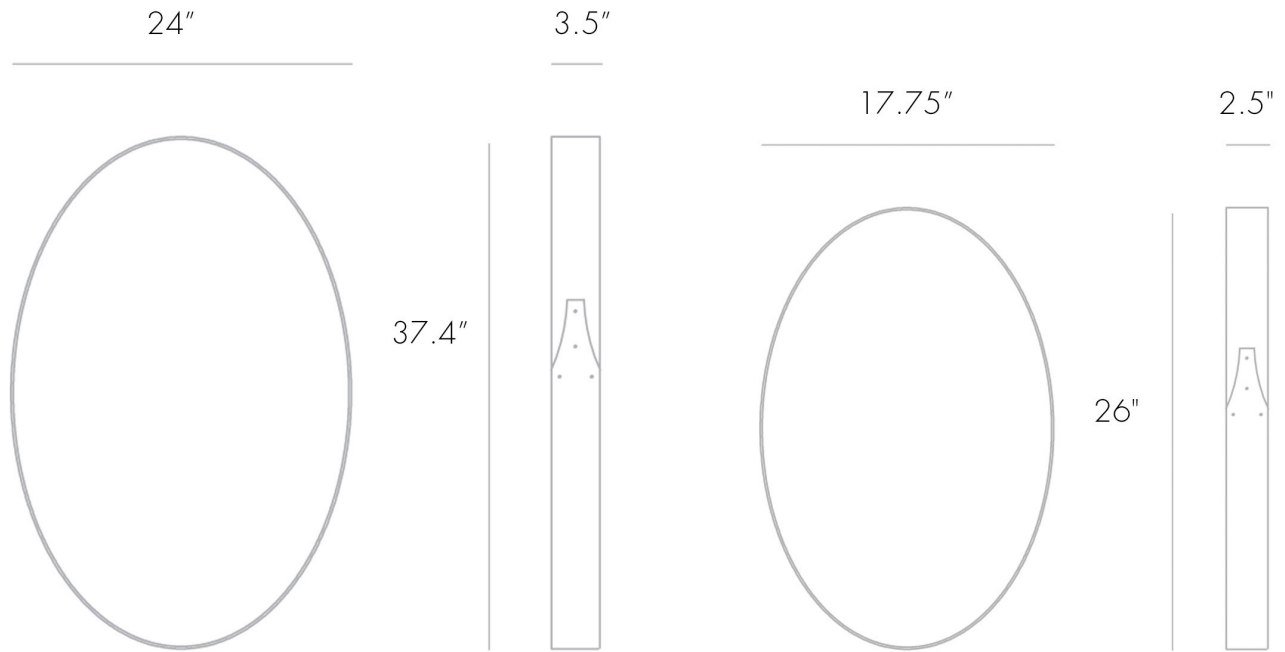

SMALL IONA WALL – WALNUT

PINCH

SMALL IONA WALL – WALNUT PINCH

DESIGNER
Pinch

ORIGIN
United Kingdom

PRODUCTION
Made to Order

DATE
Designed in 2013

MATERIALS
Mirrored glass with frame in black American walnut with lacquer finish.

DIMENSIONS
W 17.75" x D 2.5" x H 26"