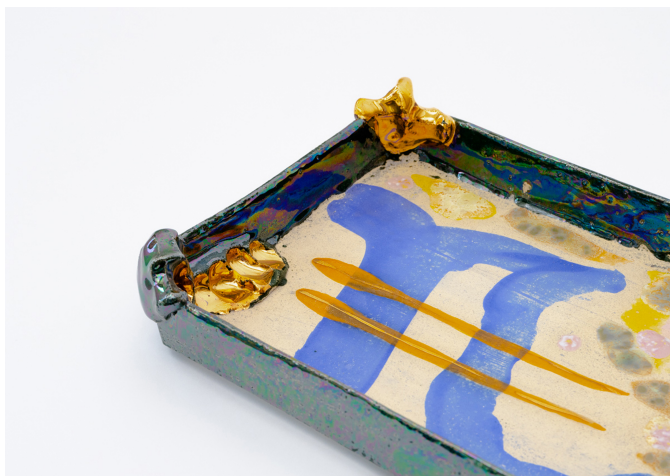

# SMALL TRAY 8

REINALDO SANGUINO

DESIGNER  
Reinaldo Sanguino

ORIGIN  
United States

PRODUCTION  
One of a Kind

DATE  
2022

MATERIALS  
Ceramic.

DIMENSIONS  
L 13.5" x W 10.5" x H 2.5"