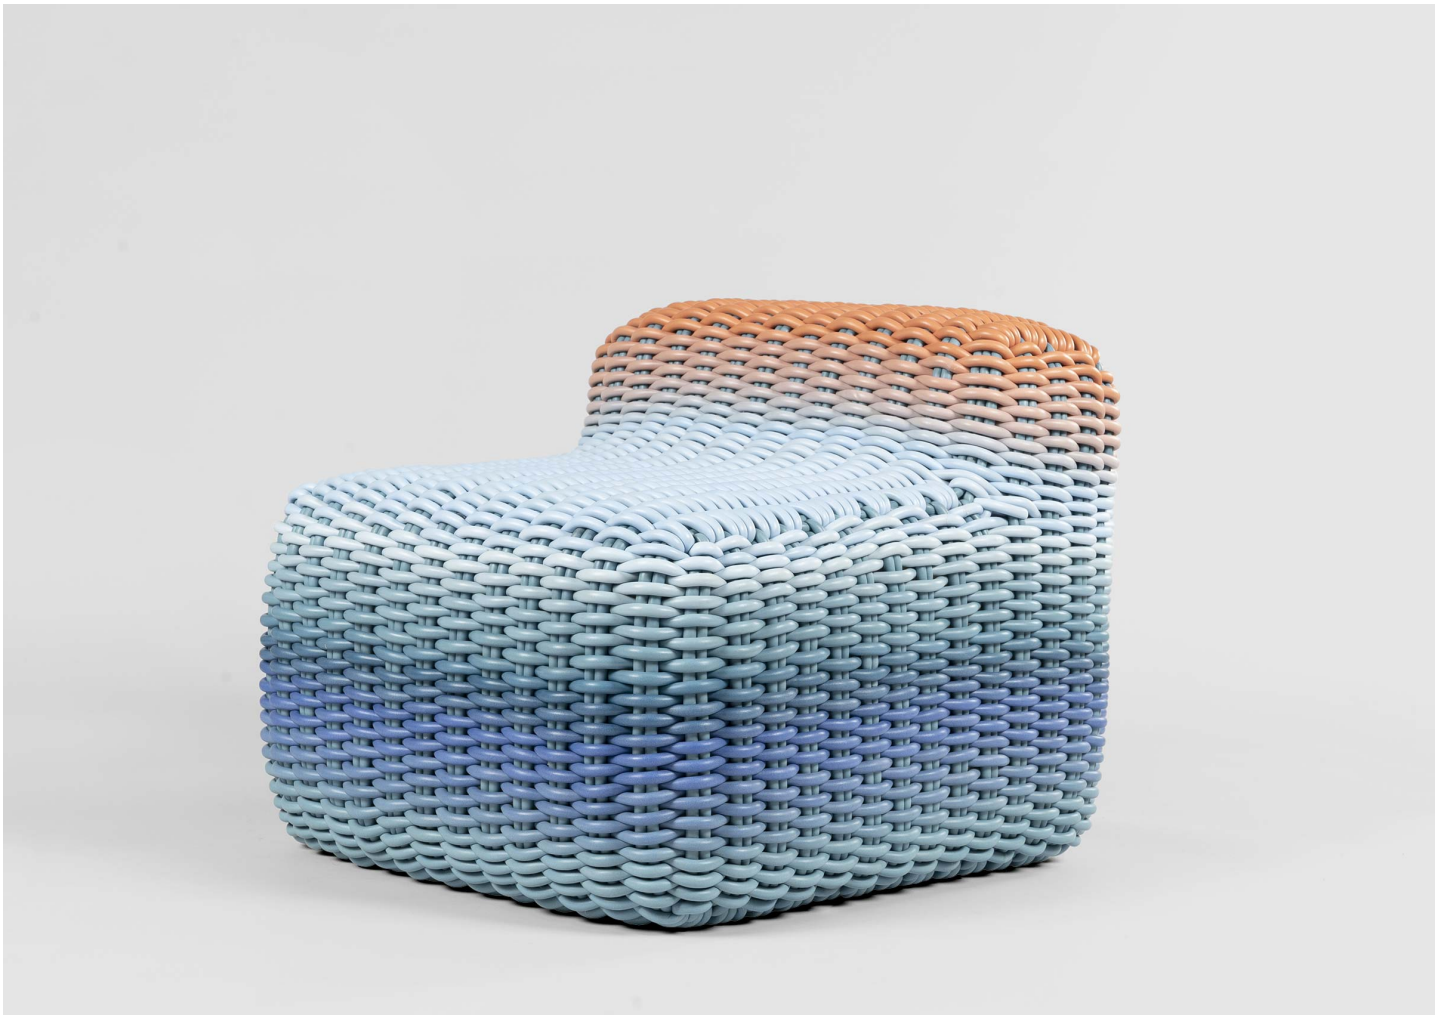

SOFT CHAIR

SHORE RUGS

MANUFACTURER
Shore Rugs

ORIGIN
United States

PRODUCTION
One of a Kind

DATE
2019

WEIGHT
48 lbs

DISCLAIMER
Suitable for outdoor and indoor use

MATERIALS
High performance silicone cord and marine-grade foam.

DIMENSIONS
L 30" x W 26" x H 24"

CUSTOMIZABLE
Custom colors available, please inquire directly