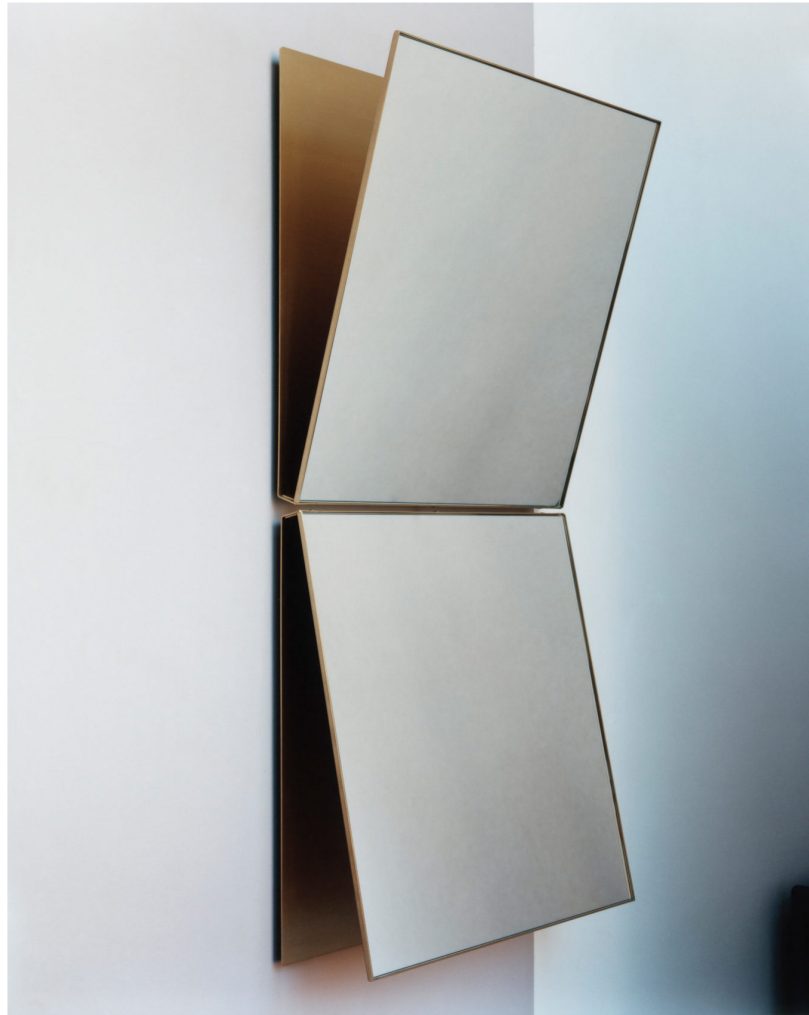

# SP1 SMALL RENOIR WALL MIRROR — MATTE BRASS

LAZZARINI & PICKERING FOR MARTA SALA ÉDITIONS

DESIGNER  
Lazzarini & Pickering

MANUFACTURER  
Marta Sala Éditions

ORIGIN  
Italy

PRODUCTION  
Made to Order

DATE  
2016

MATERIALS  
Clear mirror. Matte brass frame.

DIMENSIONS  
L 19.7" x W 19.7" x D 6"