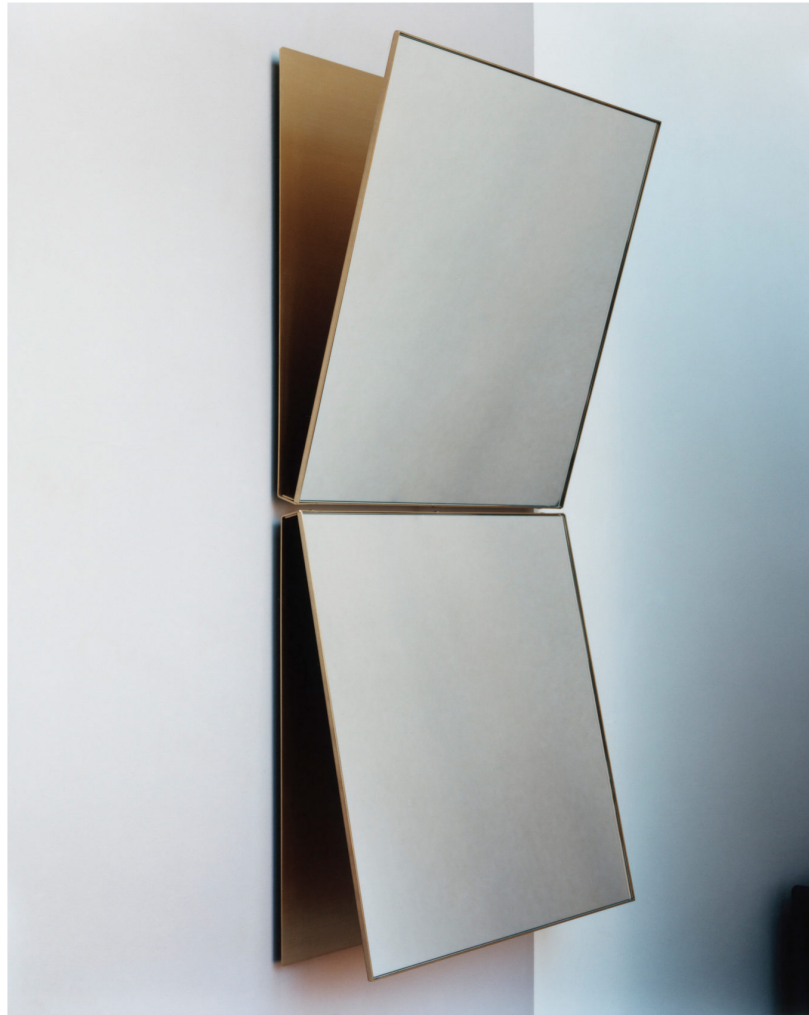

SP1 RENOIR WALL MIRROR

LAZZARINI & PICKERING FOR MARTA SALA ÉDITIONS

DESIGNER
Lazzarini & Pickering

MANUFACTURER
Marta Sala Éditions

ORIGIN
Italy

PRODUCTION
Made to Order

DATE
2016

MATERIALS
Bronze with matte brass or black chrome.

DIMENSIONS
Small: L 19.7" x W 19.7" x D 6"
Large: L 39.4" x W 19.7" x D 7.3"

CUSTOMIZABLE
Size and finish are customizable.