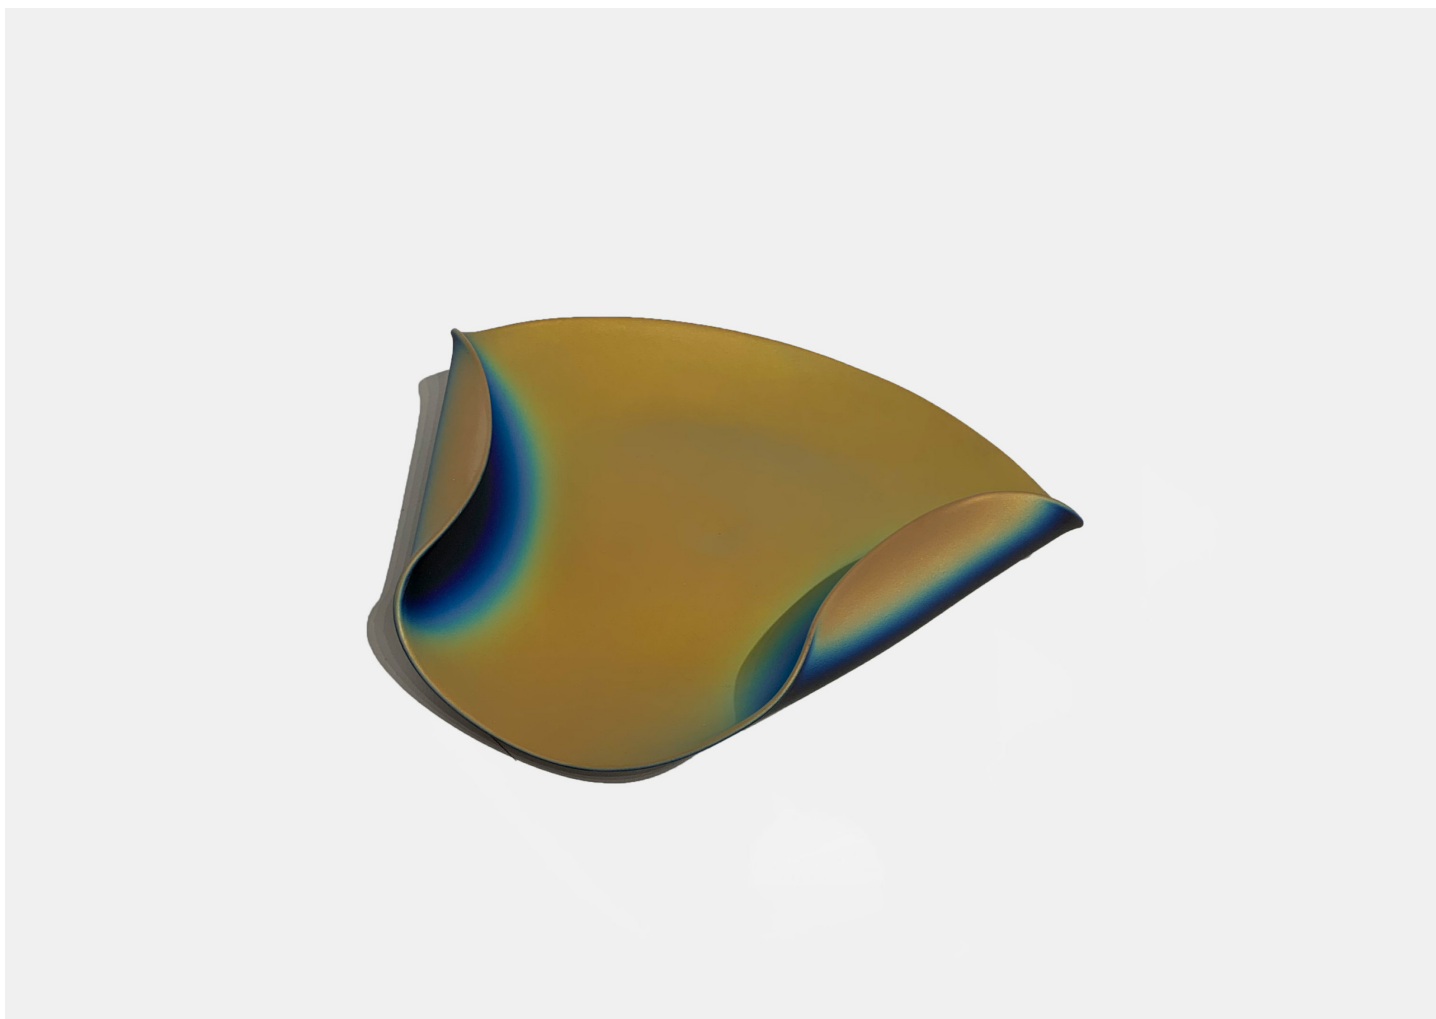

SPACE WAVE 1000

KATHERINE GRAY

DESIGNER

Katherine Gray

ORIGIN

United States

PRODUCTION

One of a Kind

DATE

2021

MATERIALS

Iridescent finish on clear sand blasted and etched hand blown glass.

DIMENSIONS

L 12" x W 11" x H 3"