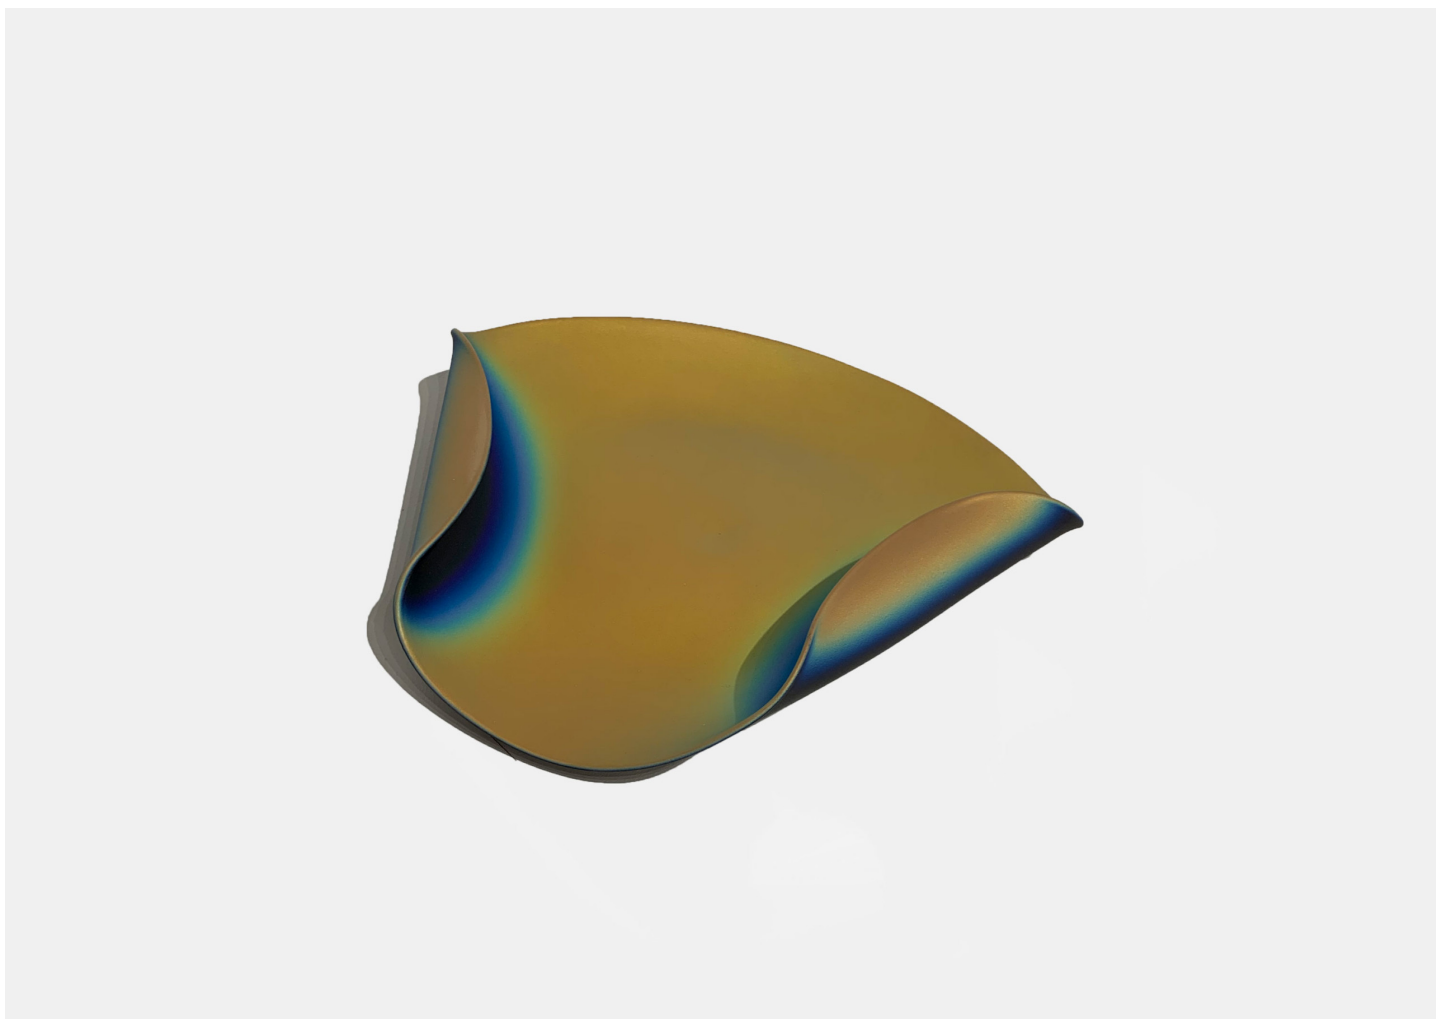

SPACE WAVE 1000

KATHERINE GRAY

DESIGNER
Katherine Gray

ORIGIN
United States

PRODUCTION
One of a Kind

DATE
2021

MATERIALS
Iridescent finish on clear sand blasted and etched hand blown glass.

DIMENSIONS
L 12" x W 11" x H 3"