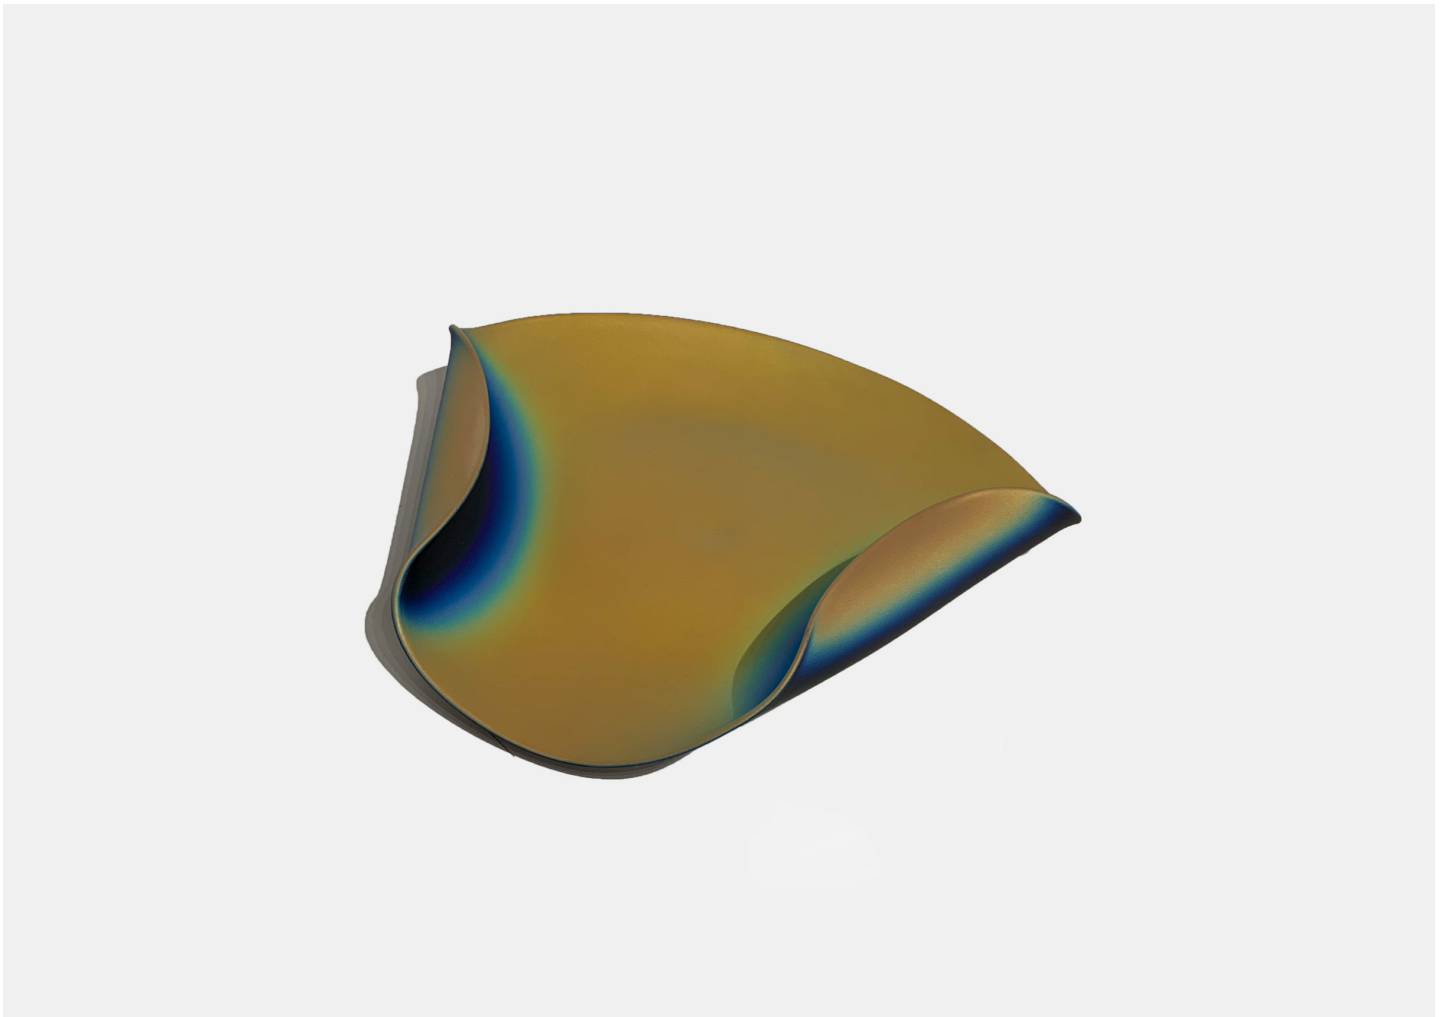

SPACE WAVE 1000

KATHERINE GRAY

DESIGNER
Katherine Gray

ORIGIN
United States

PRODUCTION
One of a Kind

DATE
2021

MATERIALS
Iridescent finish on clear sand blasted and etched hand blown glass.

DIMENSIONS
L 12" x W 11" x H 3"