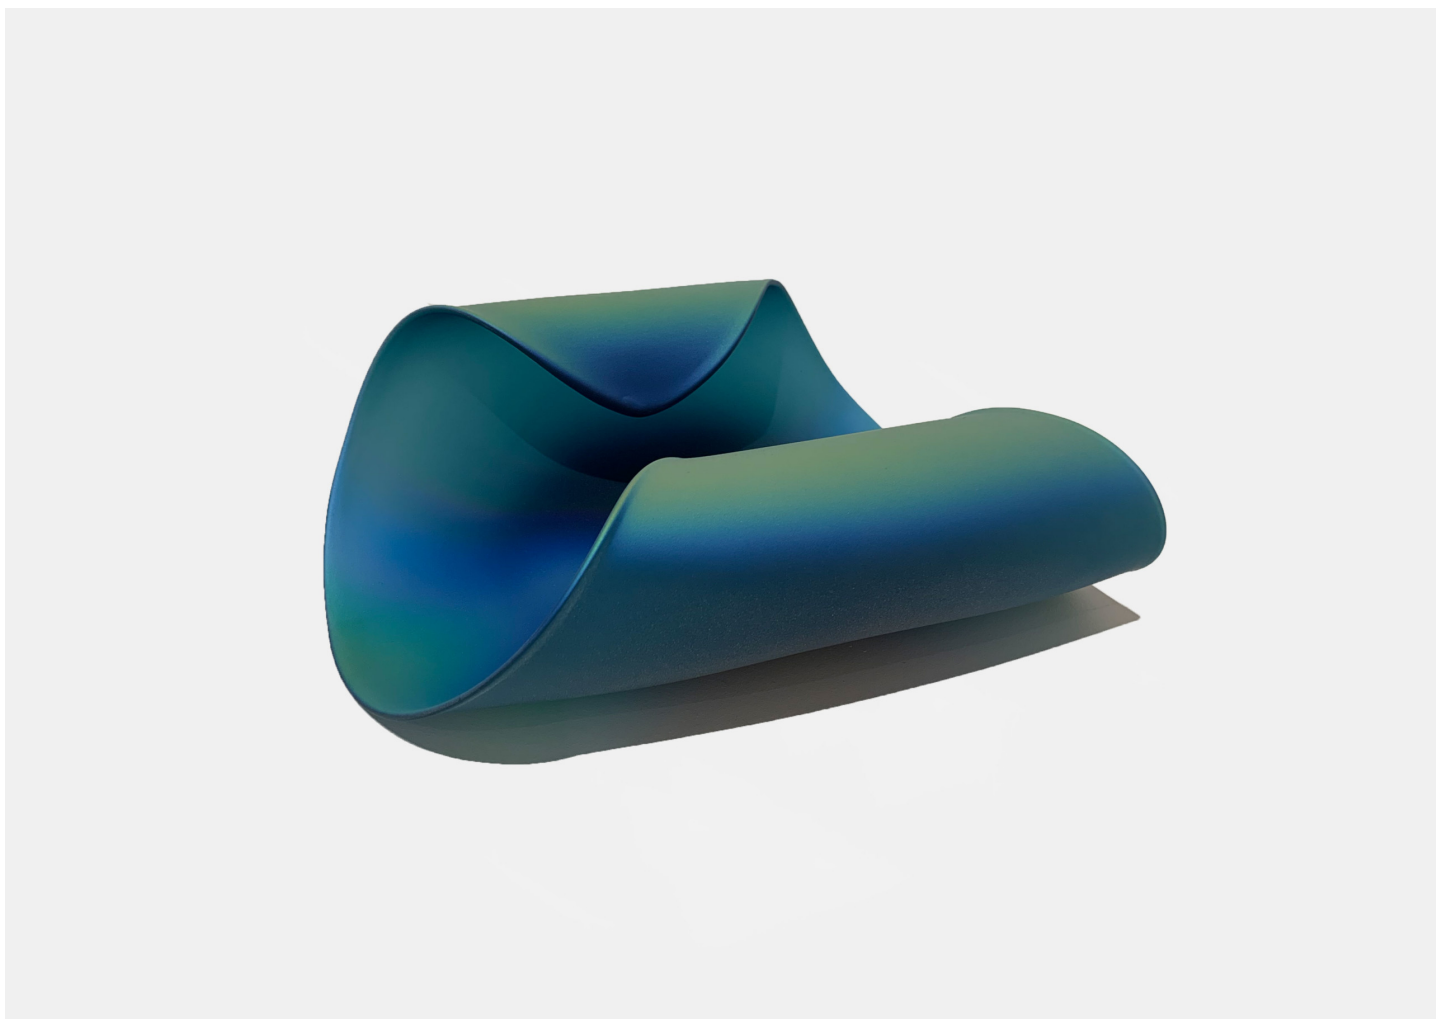

# SPACE WAVE 1001

KATHERINE GRAY

DESIGNER  
Katherine Gray

ORIGIN  
United States

PRODUCTION  
One of a Kind

DATE  
2021

MATERIALS  
Iridescent finish on clear sand blasted and etched hand blown glass.

DIMENSIONS  
L 11" x W 8.8" x H 4.5"