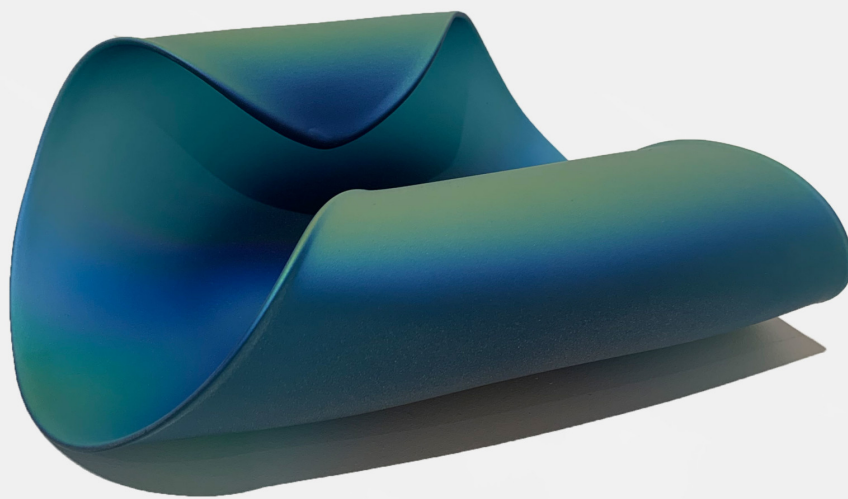

SPACE WAVE 1001

KATHERINE GRAY

DESIGNER
Katherine Gray

ORIGIN
United States

PRODUCTION
One of a Kind

DATE
2021

MATERIALS
Iridescent finish on clear sand blasted and etched hand blown glass.

DIMENSIONS
L 11" x W 8.8" x H 4.5"