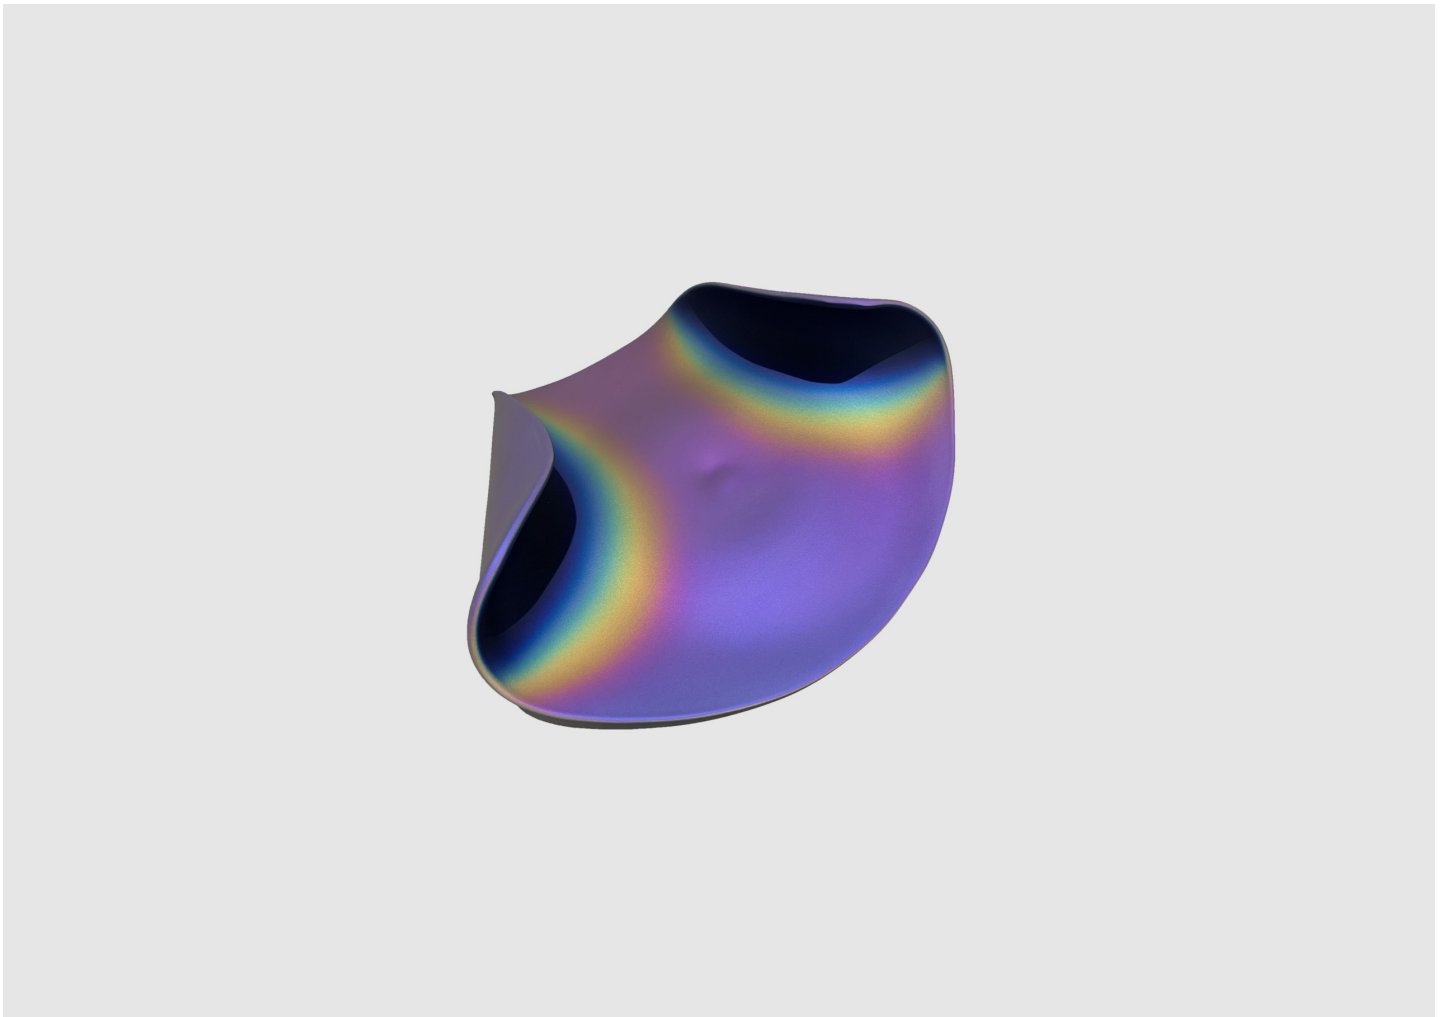

# SPACE WAVE 1003

KATHERINE GRAY

DESIGNER  
Katherine Gray

ORIGIN  
United States

PRODUCTION  
One of a Kind

DATE  
2021

MATERIALS  
Iridescent finish on clear sand blasted and etched hand blown glass.

DIMENSIONS  
L 12" x W 11" x H 3"