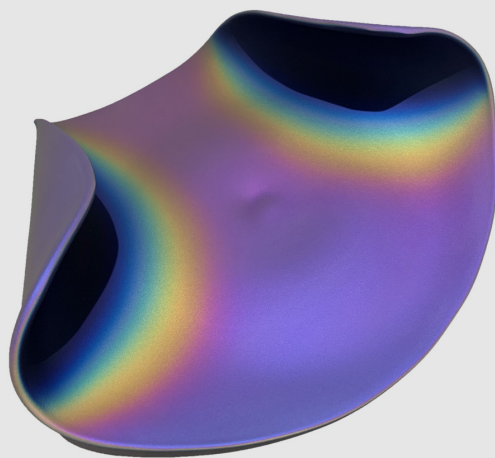

SPACE WAVE 1003

KATHERINE GRAY

DESIGNER
Katherine Gray

ORIGIN
United States

PRODUCTION
One of a Kind

DATE
2021

MATERIALS
Iridescent finish on clear sand blasted and etched hand blown glass.

DIMENSIONS
L 12" x W 11" x H 3"