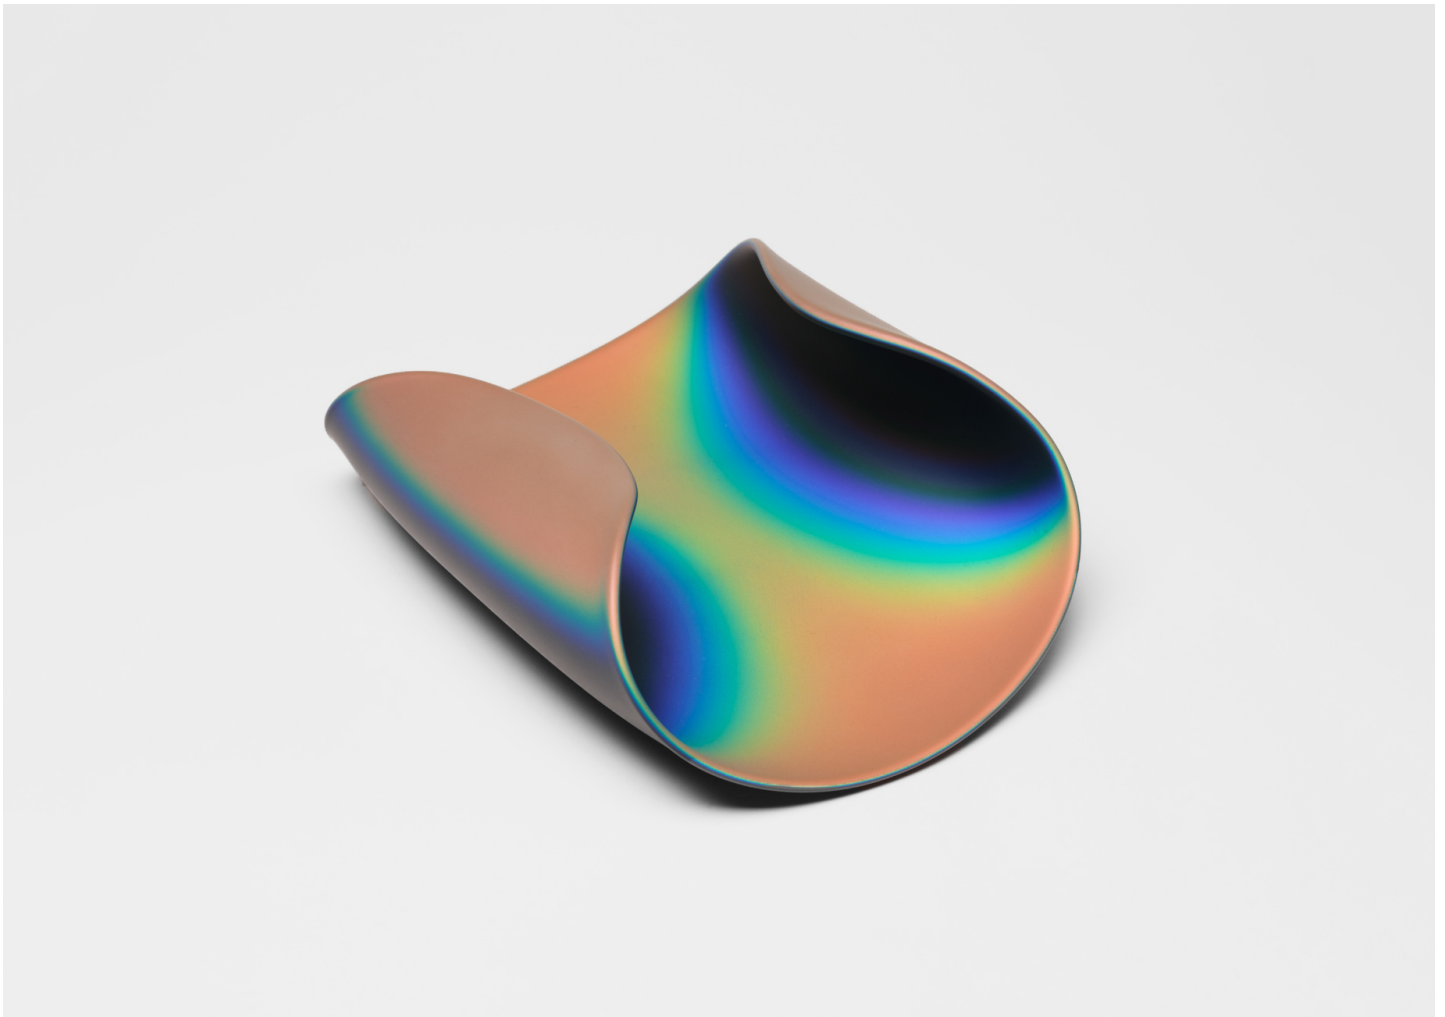

SPACE WAVE 1004 — BLACK

KATHERINE GRAY

DESIGNER
Katherine Gray

ORIGIN
United States

PRODUCTION
One of a Kind

DATE
2021

MATERIALS
Iridescent finish on clear sand blasted and etched hand blown glass.

DIMENSIONS
~ L 12" x W 11" x H 3"