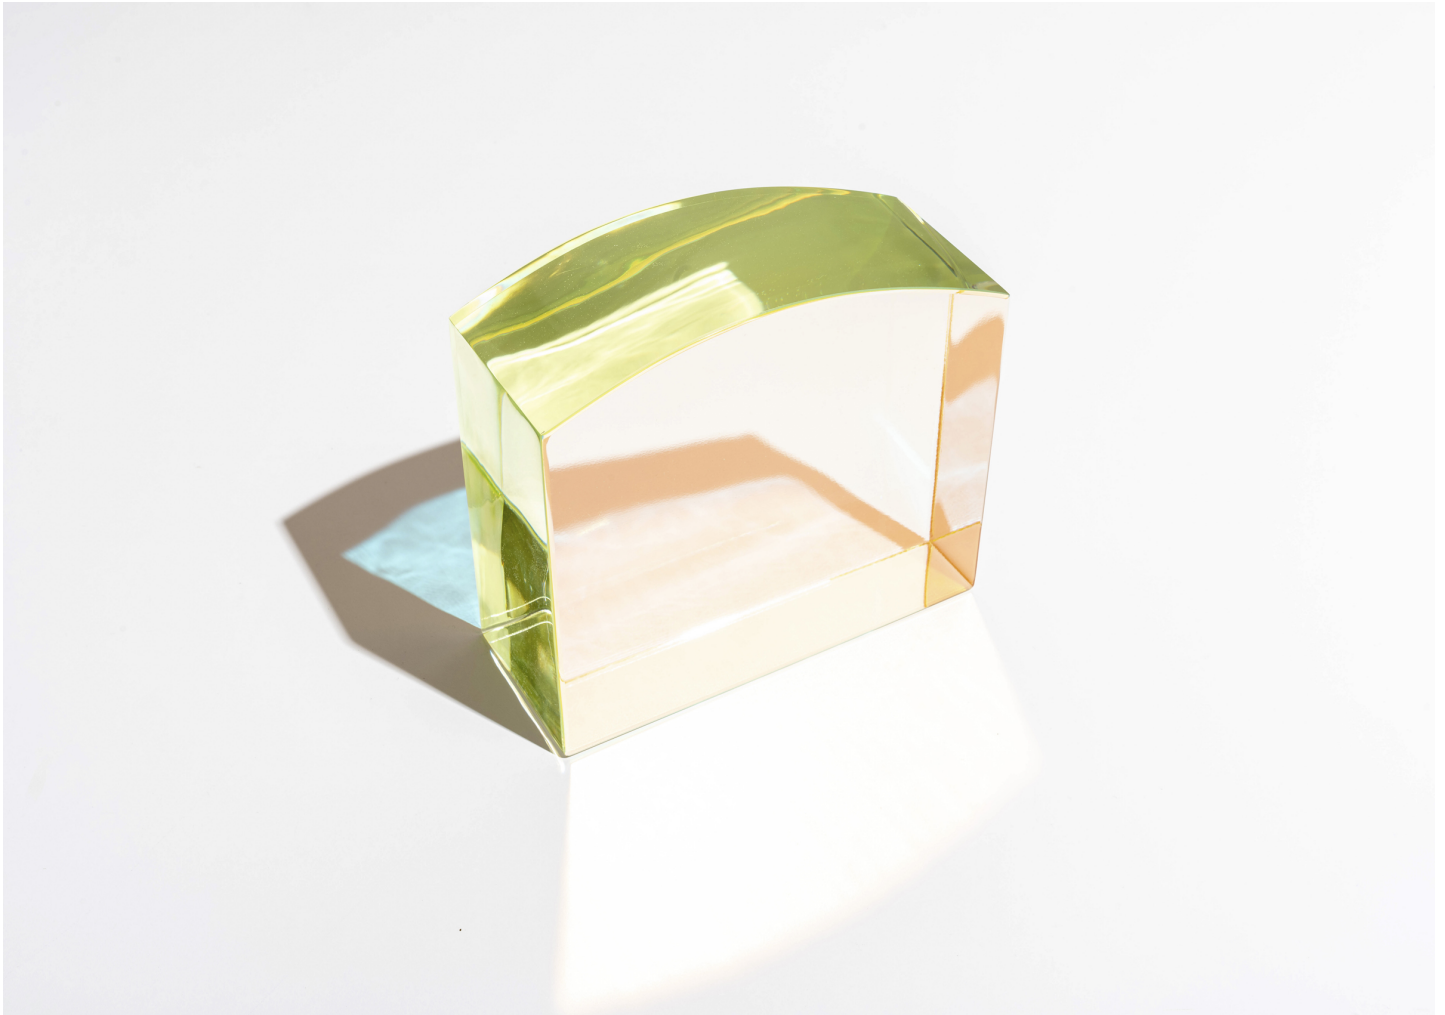

SPAN

JOHN HOGAN

DESIGNER
John Hogan

ORIGIN
United States

PRODUCTION
One of a Kind

DATE
2021

MATERIALS
Hot sculpted and cold cut glass sculpture.

DIMENSIONS
L 9" x W 3.5" x H 8.5"