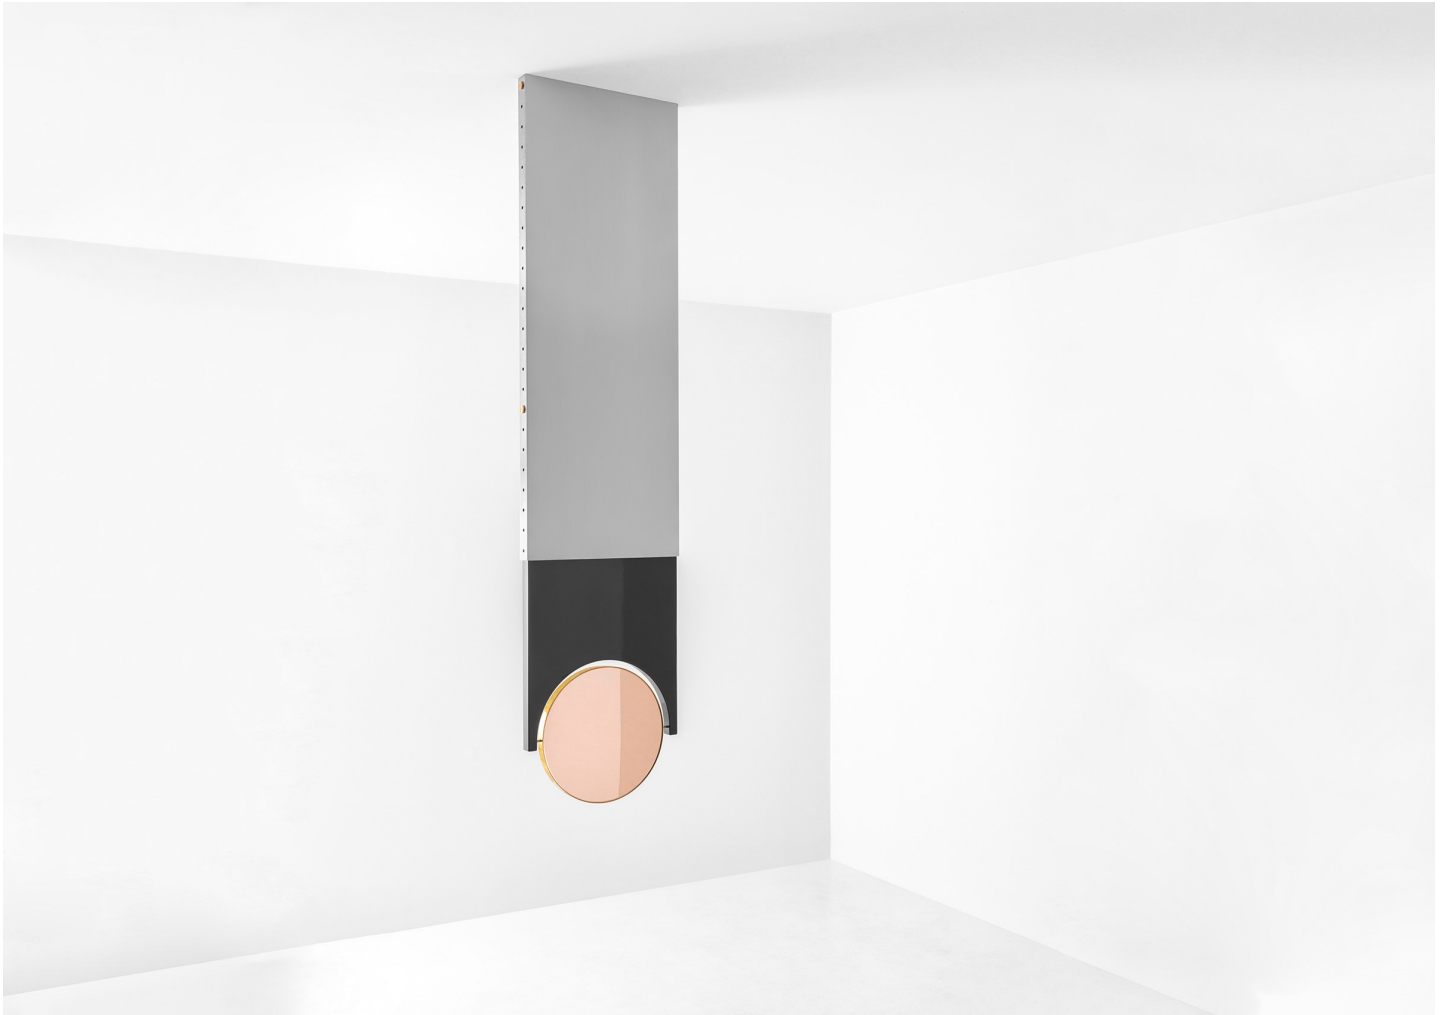

SPECCHIO 104

DIMOREMILANO

MANUFACTURER
Dimoremilano

ORIGIN
Italy

PRODUCTION
Made to Order

DATE
2017

WEIGHT
Approximately 66 lbs.

MATERIALS

Height-adjustable mirror, brushed steel frame and glossy lacquered wood structure. Double-sided mirror with brass frame and one side in pink mirror.

DIMENSIONS

W 17.3" x D 1.8" x H 75.6"