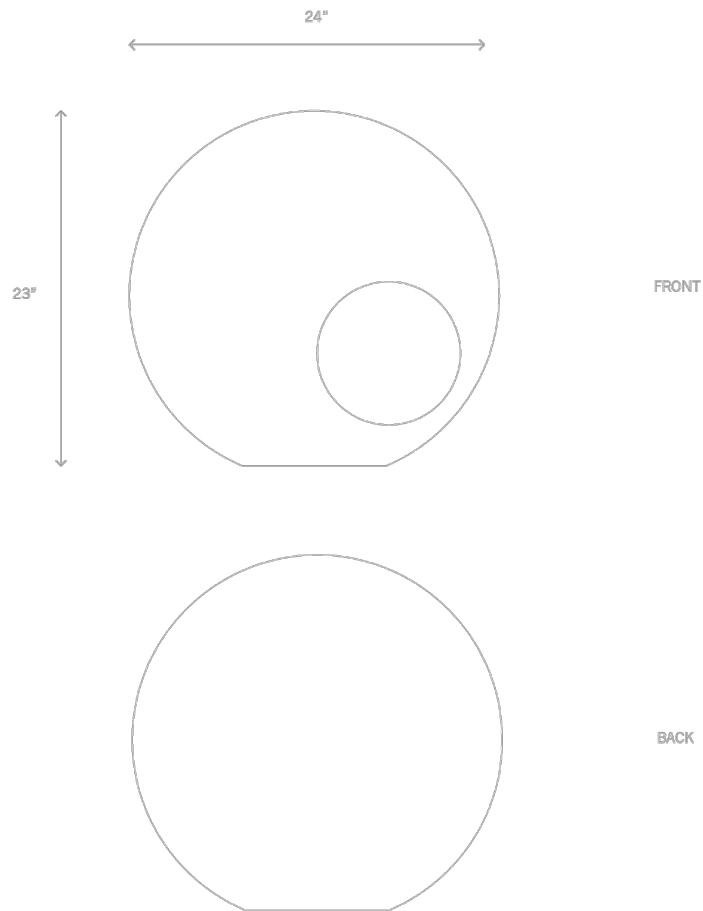

SPHERE- WHITESTONE

SPHERE- WHITESTONE

ORIGIN
United States

PRODUCTION
Made to Order

DISCLAIMER

Please be aware that damages or imperfections may exist and no warranties are either expressed or implied through this listing due to the nature or condition of those imperfections. The Future Perfect has made every effort to capture and document these flaws accurately. Aspects of the piece's condition may be outside of our knowledge and can include, but may not be limited to, dents, dings, scratches, chips, irregular finishes, stains, tears, etc. Buyers are responsible for arranging for freight from the location of the item to their final destination.

DIMENSIONS

Dia 24" x H 23"