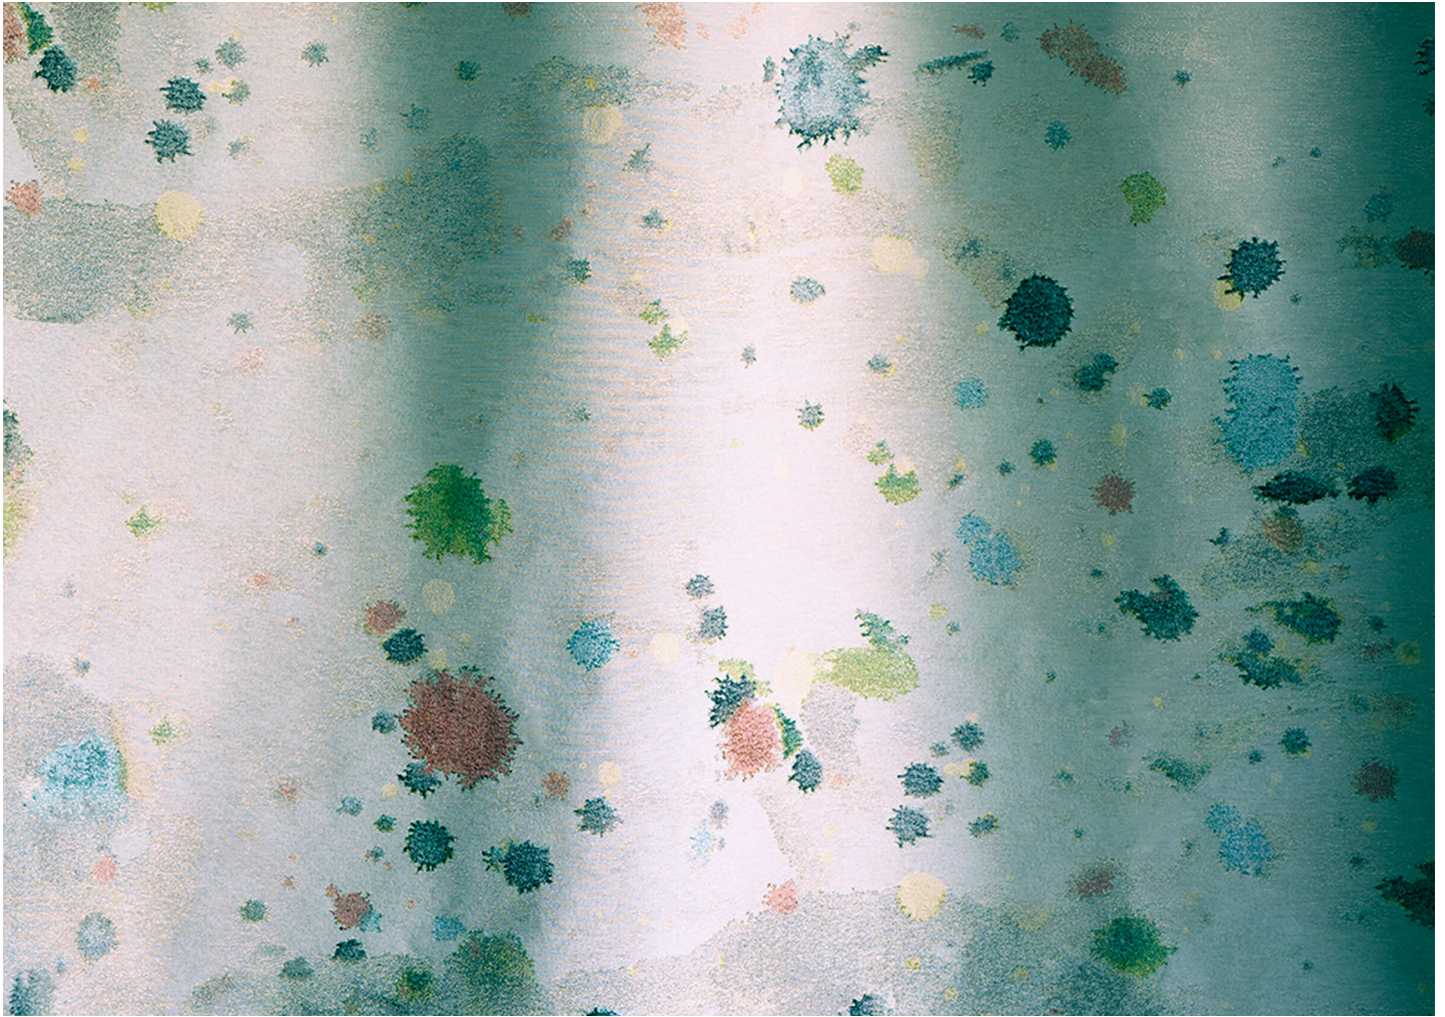

# SPLAT RED

MARTYN THOMPSON STUDIO

DESIGNER

Martyn Thompson Studio

ORIGIN

United States

PRODUCTION

Made to Order

MATERIALS

Fine jacquard tapestry, 100% cotton.

DIMENSIONS

Width: 64"

Repeat: 6 Yards