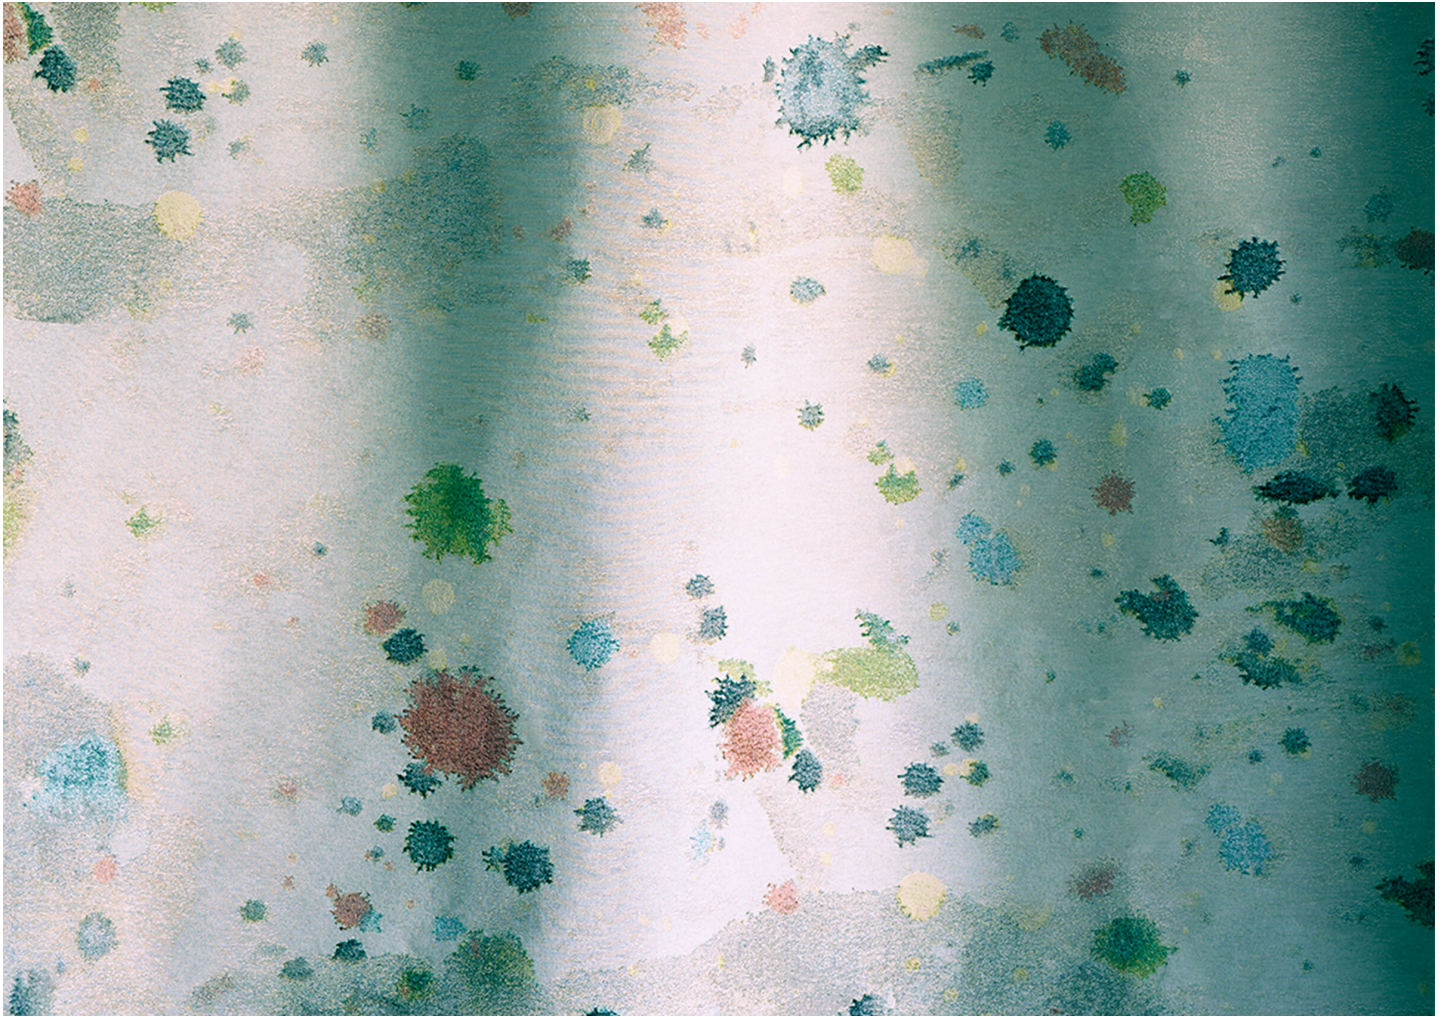

SPLAT RED

MARTYN THOMPSON STUDIO

DESIGNER
Martyn Thompson Studio

ORIGIN
United States

PRODUCTION
Made to Order

MATERIALS
Fine jacquard tapestry, 100% Cotton.

DIMENSIONS
Roll Width: 64"
Repeat: 6 Yards