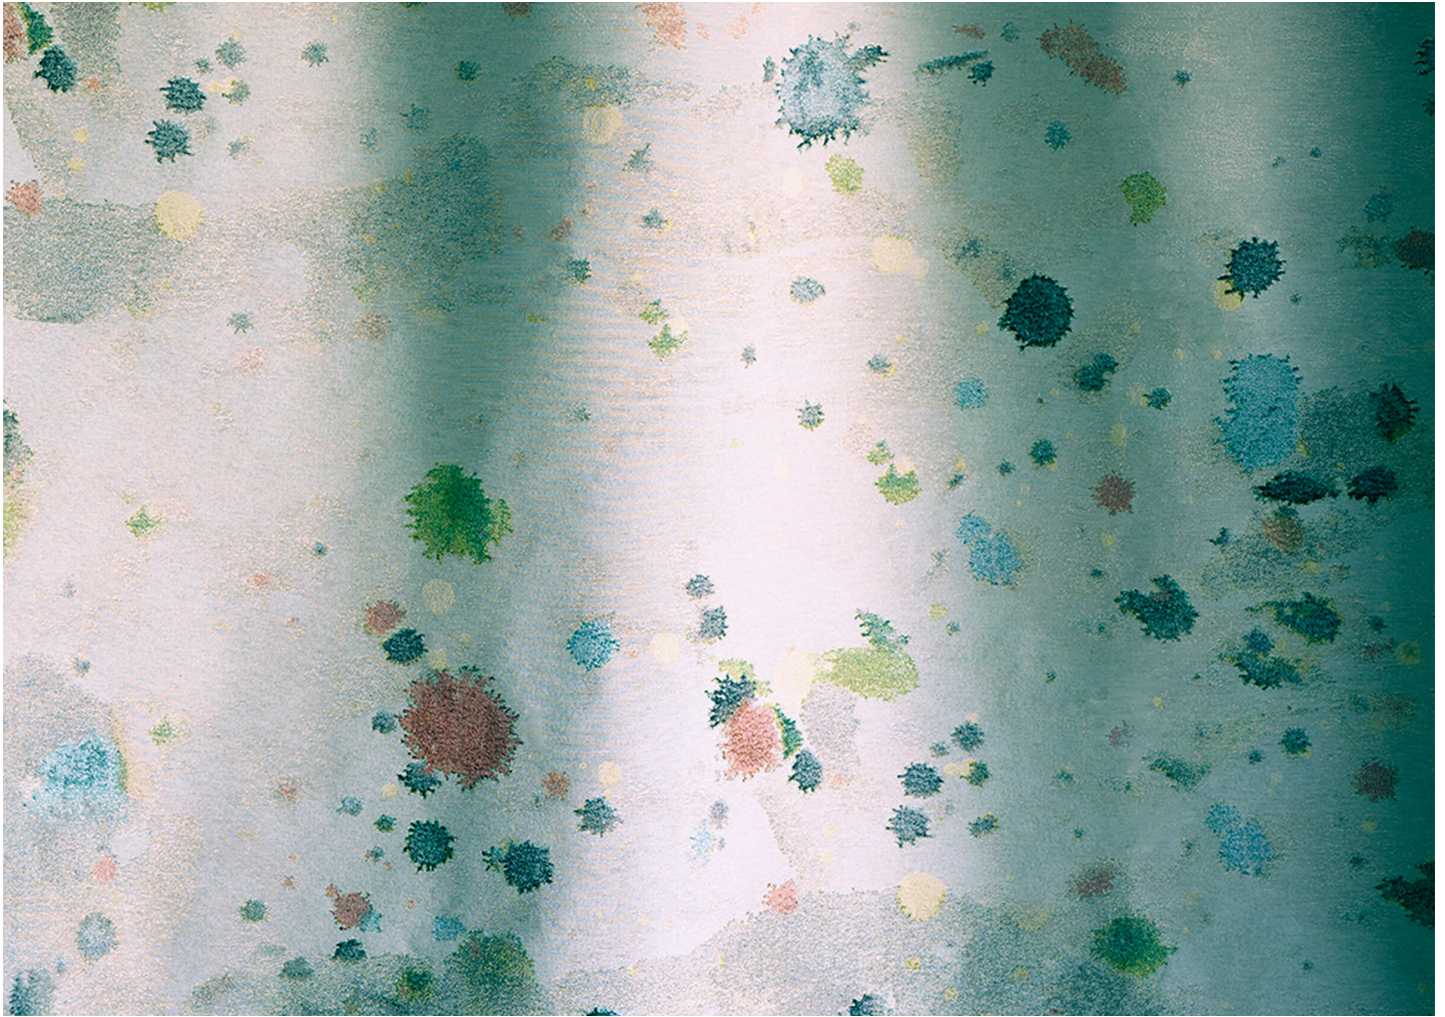

SPLAT RED

MARTYN THOMPSON STUDIO

DESIGNER

Martyn Thompson Studio

ORIGIN

United States

PRODUCTION

Made to Order

MATERIALS

Fine jacquard tapestry, 100% Cotton.

DIMENSIONS

Roll Width: 64"

Repeat: 6 Yards