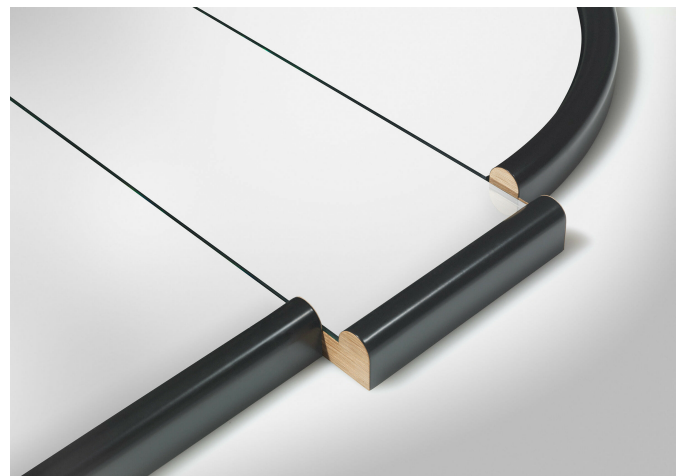

SPLIT MIRROR LONG

LEE BROOM

SPLIT MIRROR LONG

LEE BROOM

DESIGNER
Lee Broom

ORIGIN
United Kingdom.

PRODUCTION
Made to Order

DATE
2015

WEIGHT
99 lbs.

MATERIALS
Mirrored glass, black laquered wood frame with oak detail.

DIMENSIONS
L 25.2" x W 1.6" x H 63"