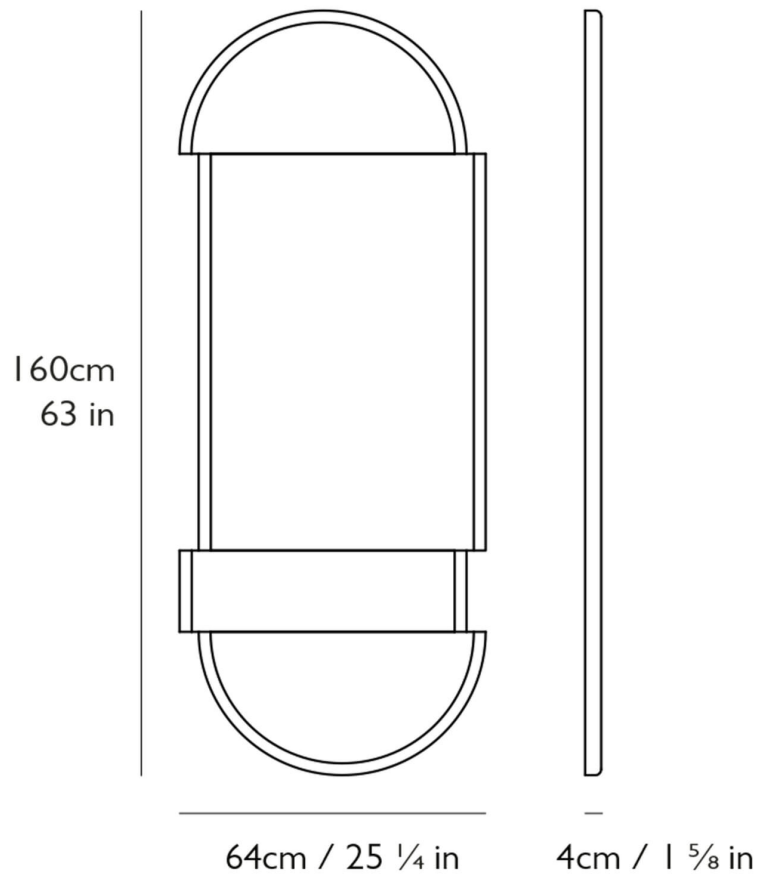

SPLIT MIRROR LONG

LEE BROOM

SPLIT MIRROR LONG

LEE BROOM

DESIGNER
Lee Broom

ORIGIN
United Kingdom.

PRODUCTION
Made to Order

DATE
2015

WEIGHT
99 lbs

MATERIALS
Mirror glass, black laquered wood frame with oak detail.

DIMENSIONS
W 25.2" x D 1.6" x H 63"