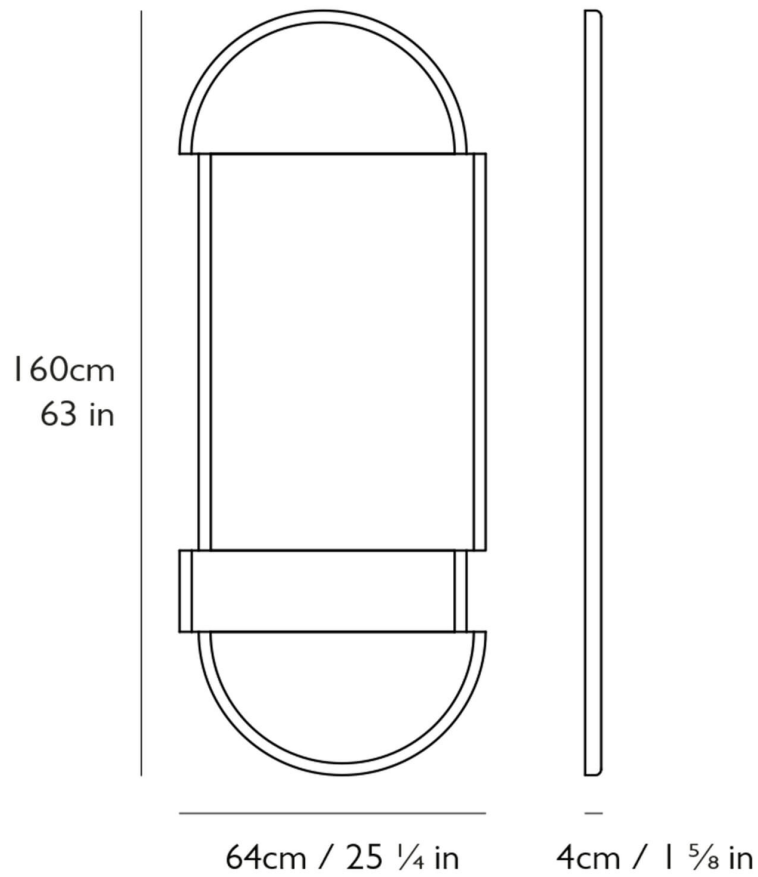

SPLIT MIRROR LONG

LEE BROOM

SPLIT MIRROR LONG

LEE BROOM

DESIGNER
Lee Broom

ORIGIN
United Kingdom.

PRODUCTION
Made to Order

DATE
2015

WEIGHT
99 lbs.

MATERIALS
Mirrored glass, black laquered wood frame with oak detail.

DIMENSIONS
L 25.2" x W 1.6" x H 63"