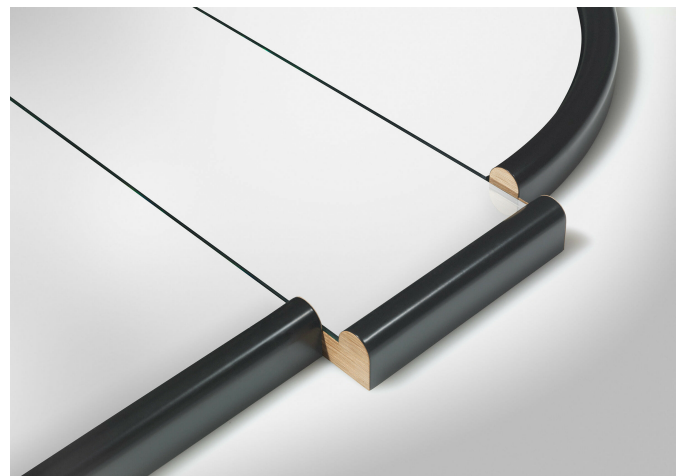

SPLIT MIRROR LONG

LEE BROOM

SPLIT MIRROR LONG

LEE BROOM

DESIGNER
Lee Broom

ORIGIN
United Kingdom.

PRODUCTION
Made to Order

DATE
2015

WEIGHT
99 lbs

MATERIALS
Mirror glass, black laquered wood frame with oak detail.

DIMENSIONS
W 25.2" x D 1.6" x H 63"