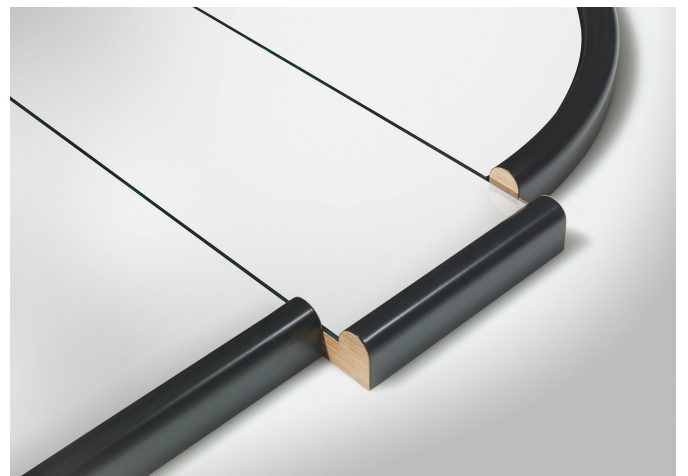

# SPLIT MIRROR LONG

# SPLIT MIRROR LONG

ORIGIN  
United Kingdom.

PRODUCTION  
Made to Order

DATE  
2015

WEIGHT  
99 lbs.

MATERIALS  
Mirrored glass, black laquered wood frame with oak detail.

DIMENSIONS  
L 25.2" x W 1.6" x H 63"