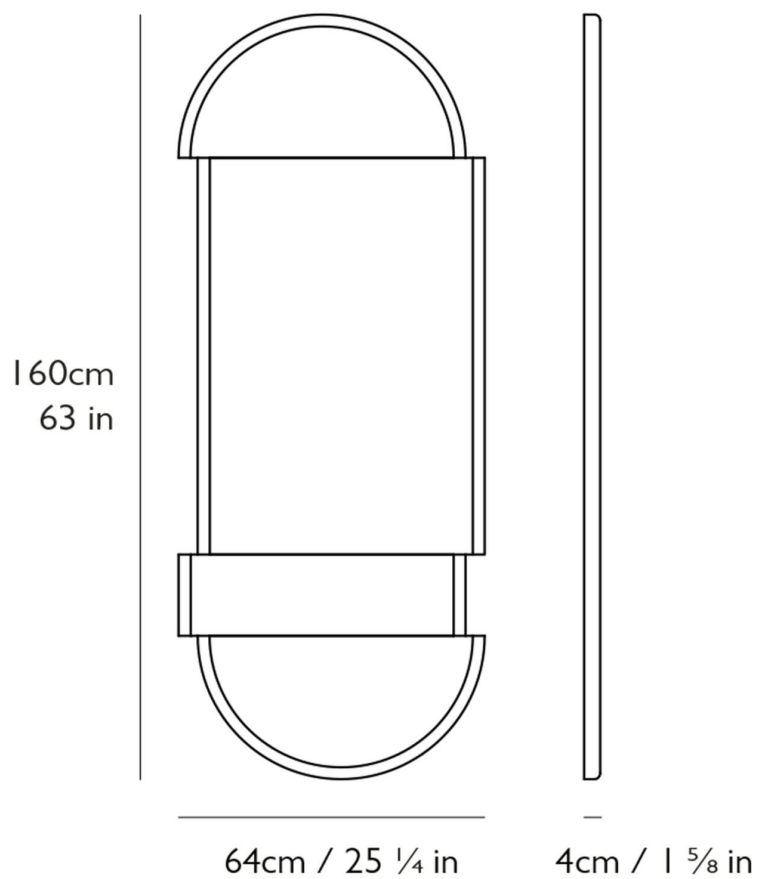

# SPLIT MIRROR LONG

# SPLIT MIRROR LONG

ORIGIN  
United Kingdom.

PRODUCTION  
Made to Order

DATE  
2015

WEIGHT  
99 lbs.

MATERIALS  
Mirrored glass, black laquered wood frame with oak detail.

DIMENSIONS  
L 25.2" x W 1.6" x H 63"