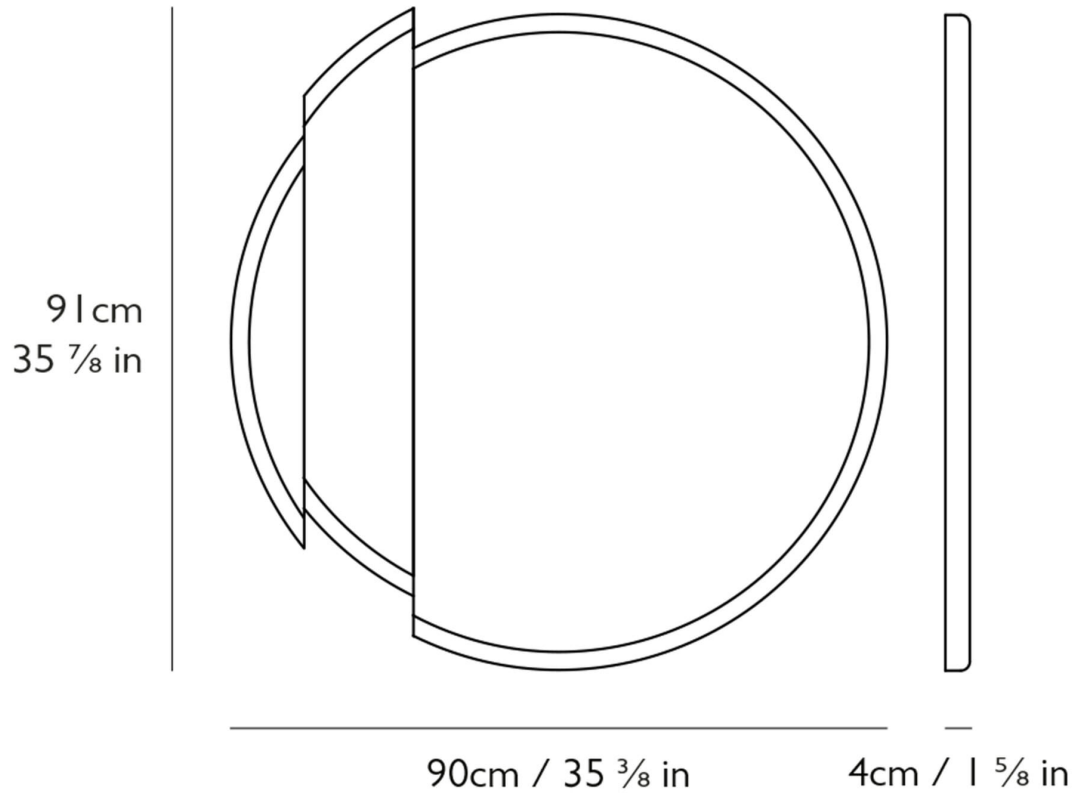

SPLIT MIRROR ROUND

LEE BROOM

SPLIT MIRROR ROUND

LEE BROOM

MANUFACTURER
Lee Broom

ORIGIN
United Kingdom

PRODUCTION
Made to Order

DATE
2015

WEIGHT
88 lbs.

MATERIALS
Mirrored glass, black laquered wood frame with oak detail.

DIMENSIONS
L 35.3" x W 1.6" x H 35.8"