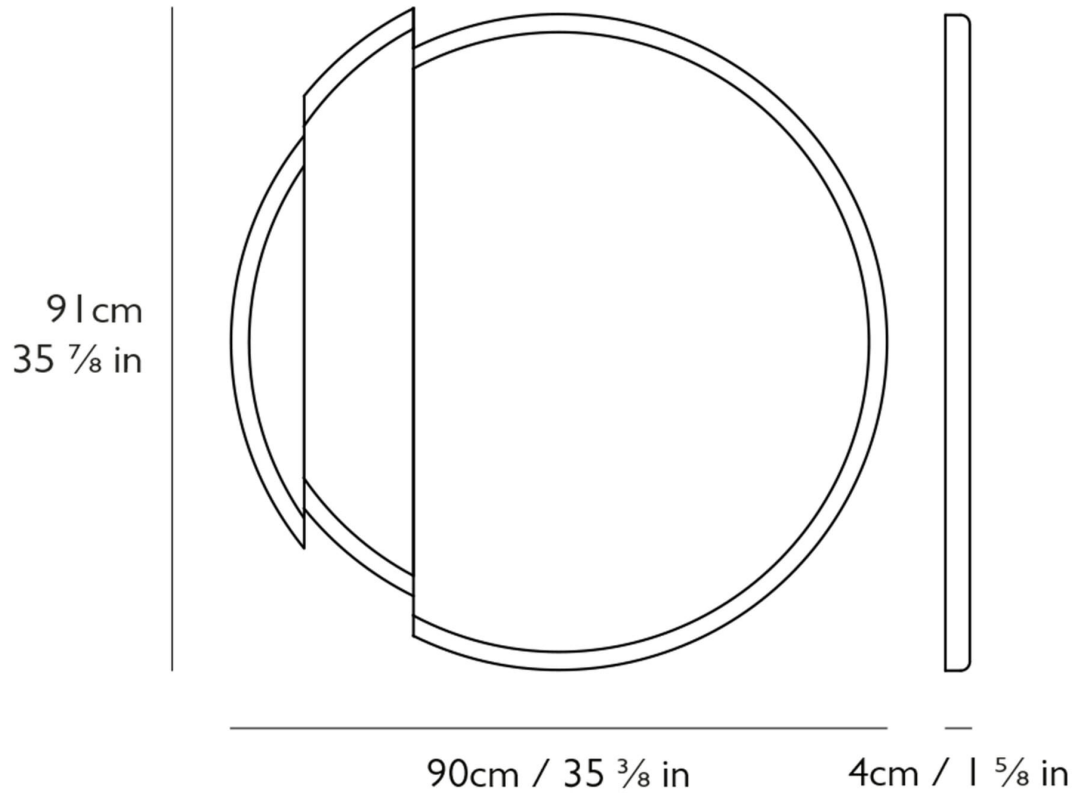

SPLIT MIRROR ROUND

LEE BROOM

SPLIT MIRROR ROUND

LEE BROOM

DESIGNER
Lee Broom

ORIGIN
United Kingdom

PRODUCTION
Made to Order

DATE
2015

WEIGHT
88 lbs

MATERIALS
Mirrored glass, black laquered wood frame with oak detail.

DIMENSIONS
W 35.4" x D 1.6" x H 35.9"