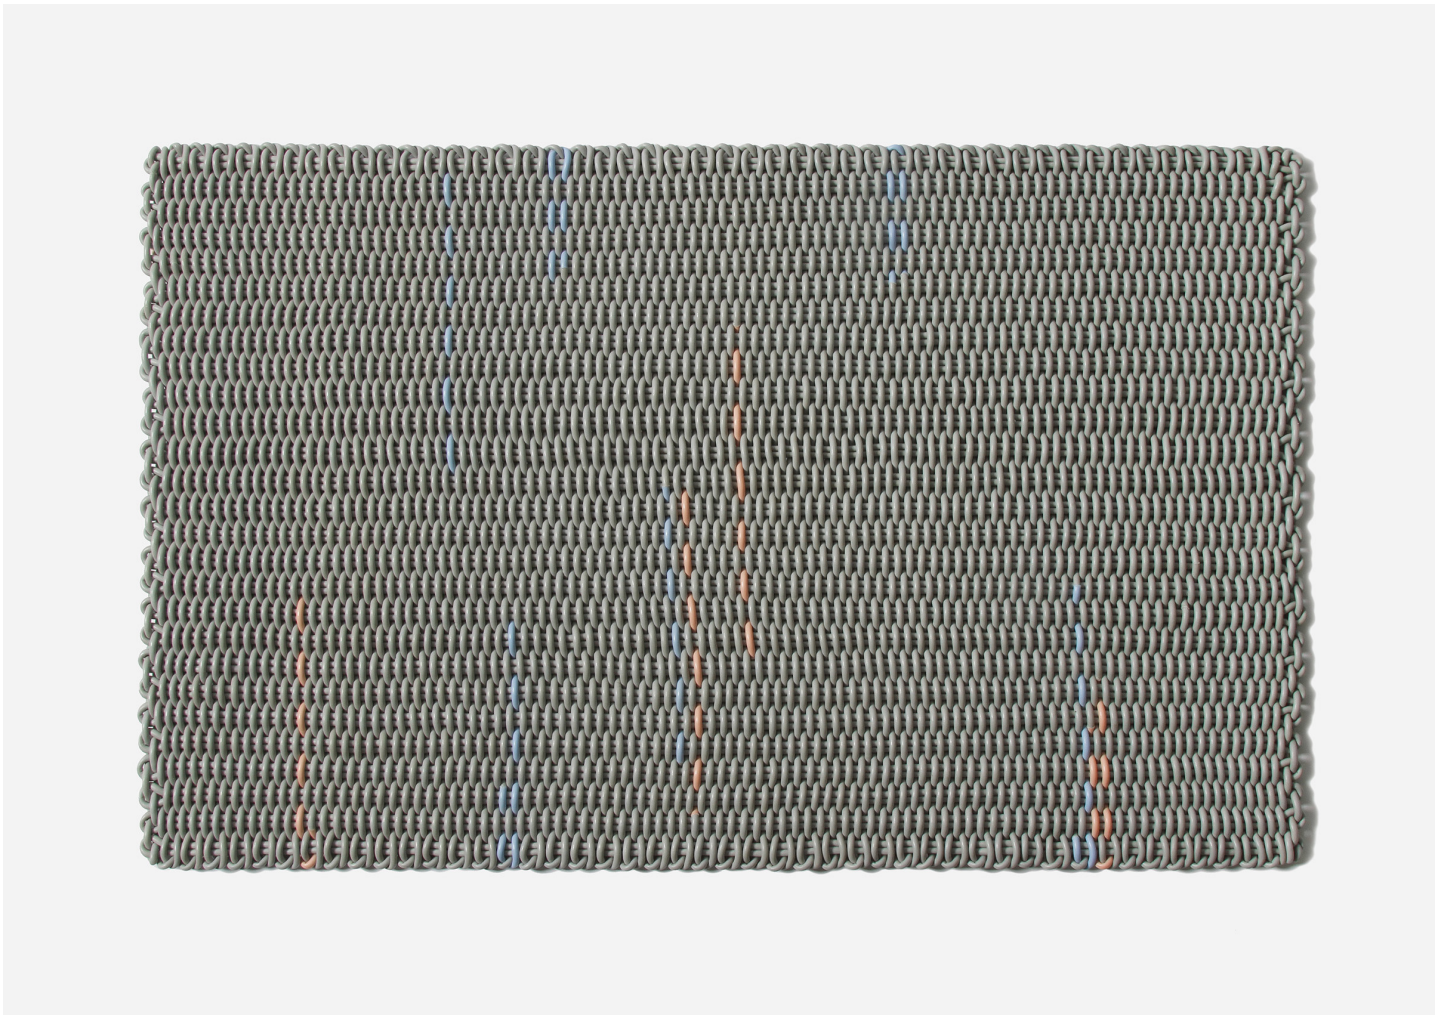

# SPRING RAIN RUG

SHORE STUDIOS

MANUFACTURER  
Shore Studios

ORIGIN  
United Kingdom

PRODUCTION  
Made to Order

#### DISCLAIMER

Every gradient combination follows the same pattern but expresses itself uniquely in each piece, maintaining the pattern's logic and overall visual effect. Each gradient set is distinct, separating it from solid colors and striped designs.

#### MATERIALS

Mats: 1" Thick Bold Weave, High-Performance Silicone.  
Rugs: 0.5" Thick Fine Weave, High-Performance Silicone.

#### DIMENSIONS

Please see the options offered for standard sizing.