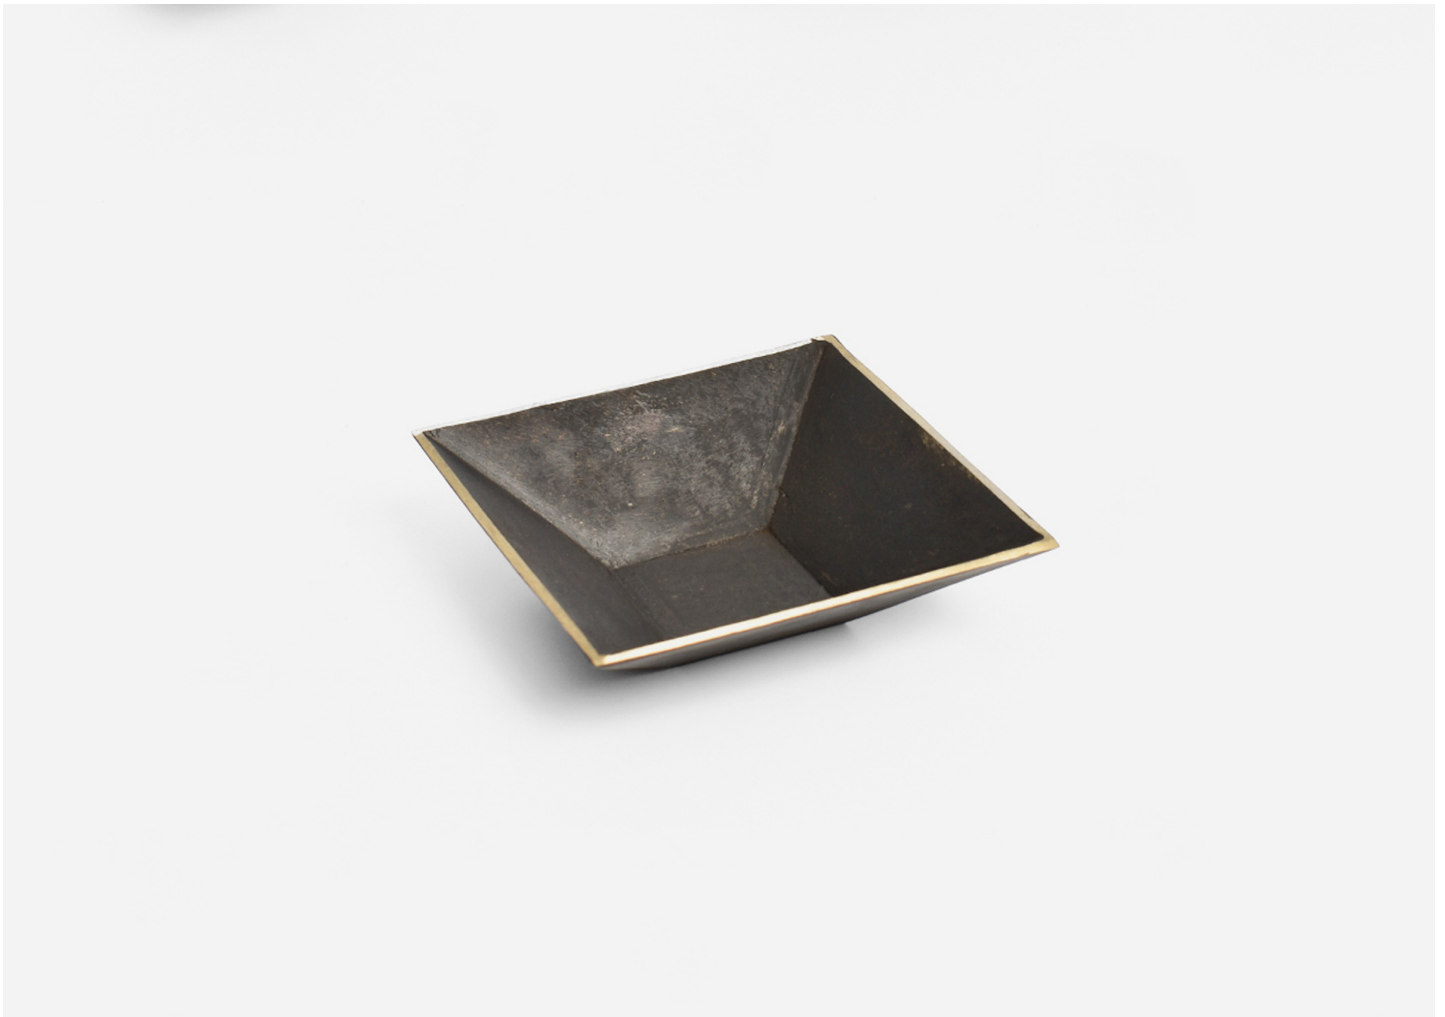

# SQUARE ASHTRAY – PATINA

CARL AUBÖCK

MANUFACTURER  
Carl Auböck

ORIGIN  
Austria

PRODUCTION  
Made to Order

MATERIALS  
Patinated Brass Cast.

DIMENSIONS  
L 5.3" x W 5.3"