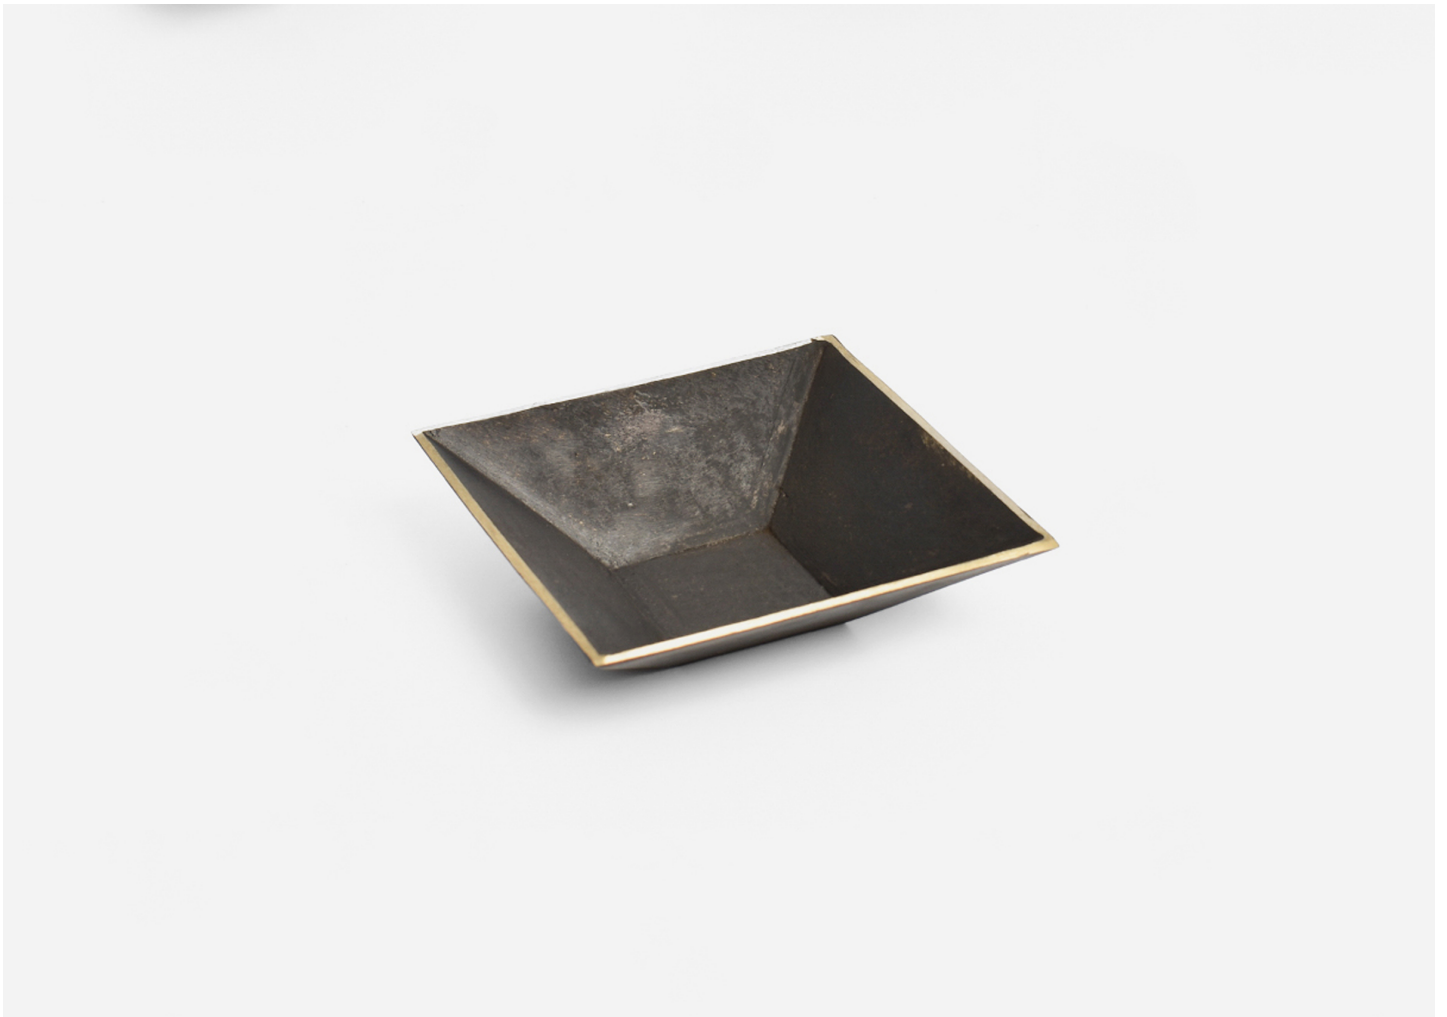

# SQUARE ASHTRAY – PATINA

CARL AUBÖCK

MANUFACTURER  
Carl Auböck

ORIGIN  
Austria

PRODUCTION  
Made to Order

MATERIALS  
Patinated Brass Cast.

DIMENSIONS  
L 5.3" x W 5.3"