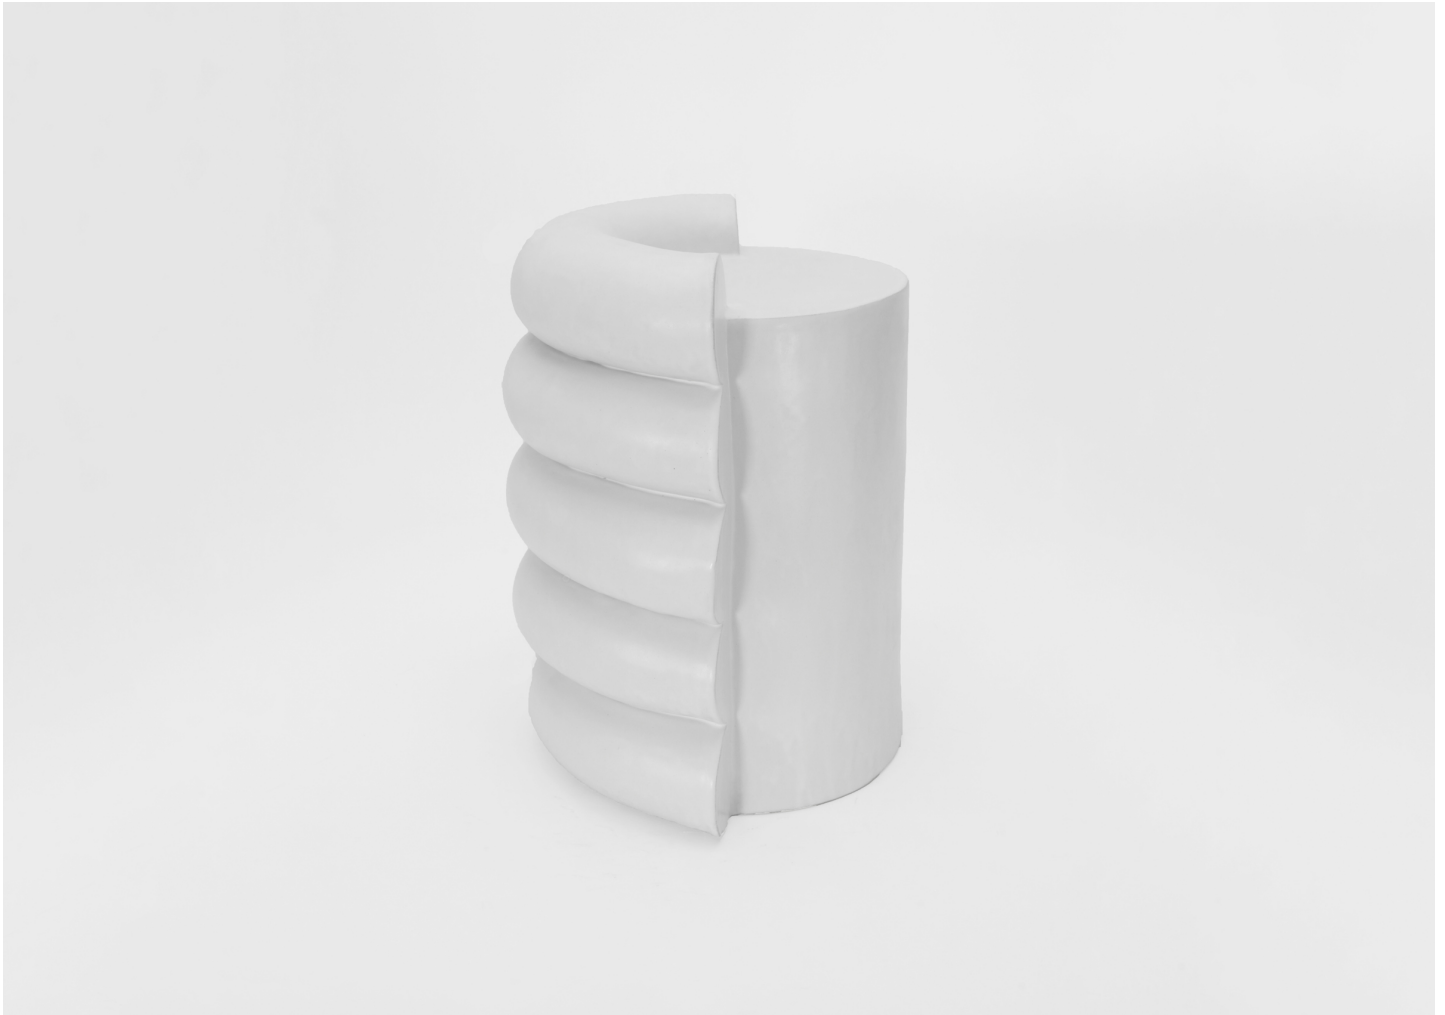

STACKED DONUT SIDE TABLE — MARSHMALLOW

BARI ZIPERSTEIN

DESIGNER
Bari Ziperstein

ORIGIN
United States

PRODUCTION
Limited Edition

DATE
2022

MATERIALS
Stoneware & Glaze.

DIMENSIONS
Dia. 16" x H 19"