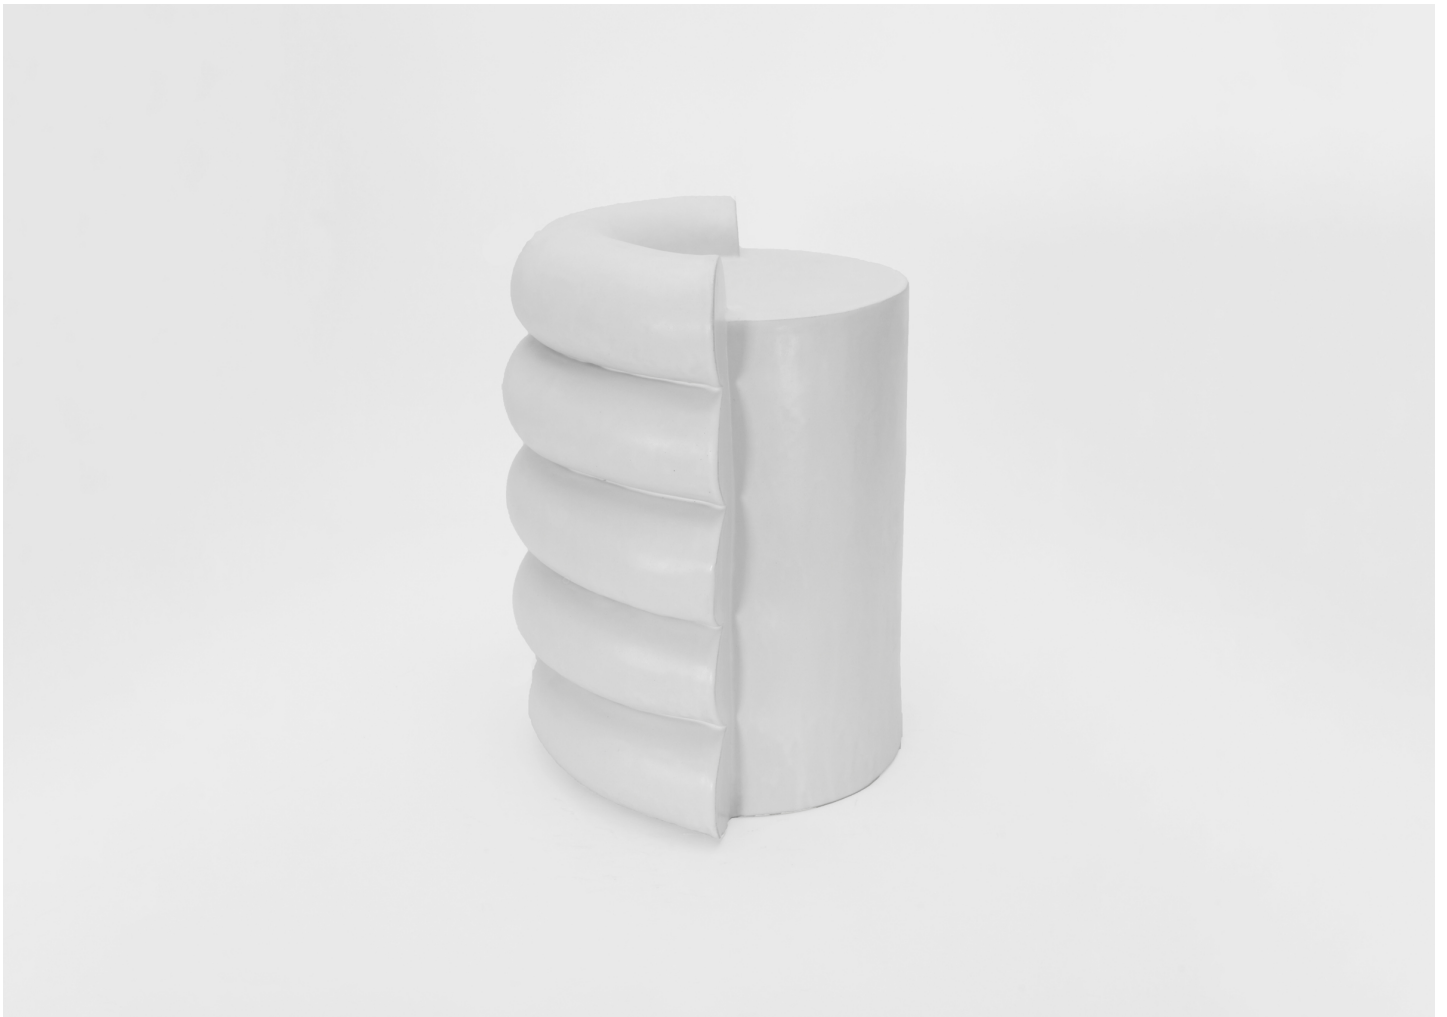

STACKED DONUT SIDE TABLE – MARSHMALLOW

BARI ZIPERSTEIN

STACKED DONUT SIDE TABLE — MARSHMALLOW

BARI ZIPERSTEIN

DESIGNER

Bari Ziperstein

ORIGIN

United States

PRODUCTION

Limited Edition

DATE

2022

MATERIALS

Stoneware and glaze.

DIMENSIONS

Dia. 20" x H 20"