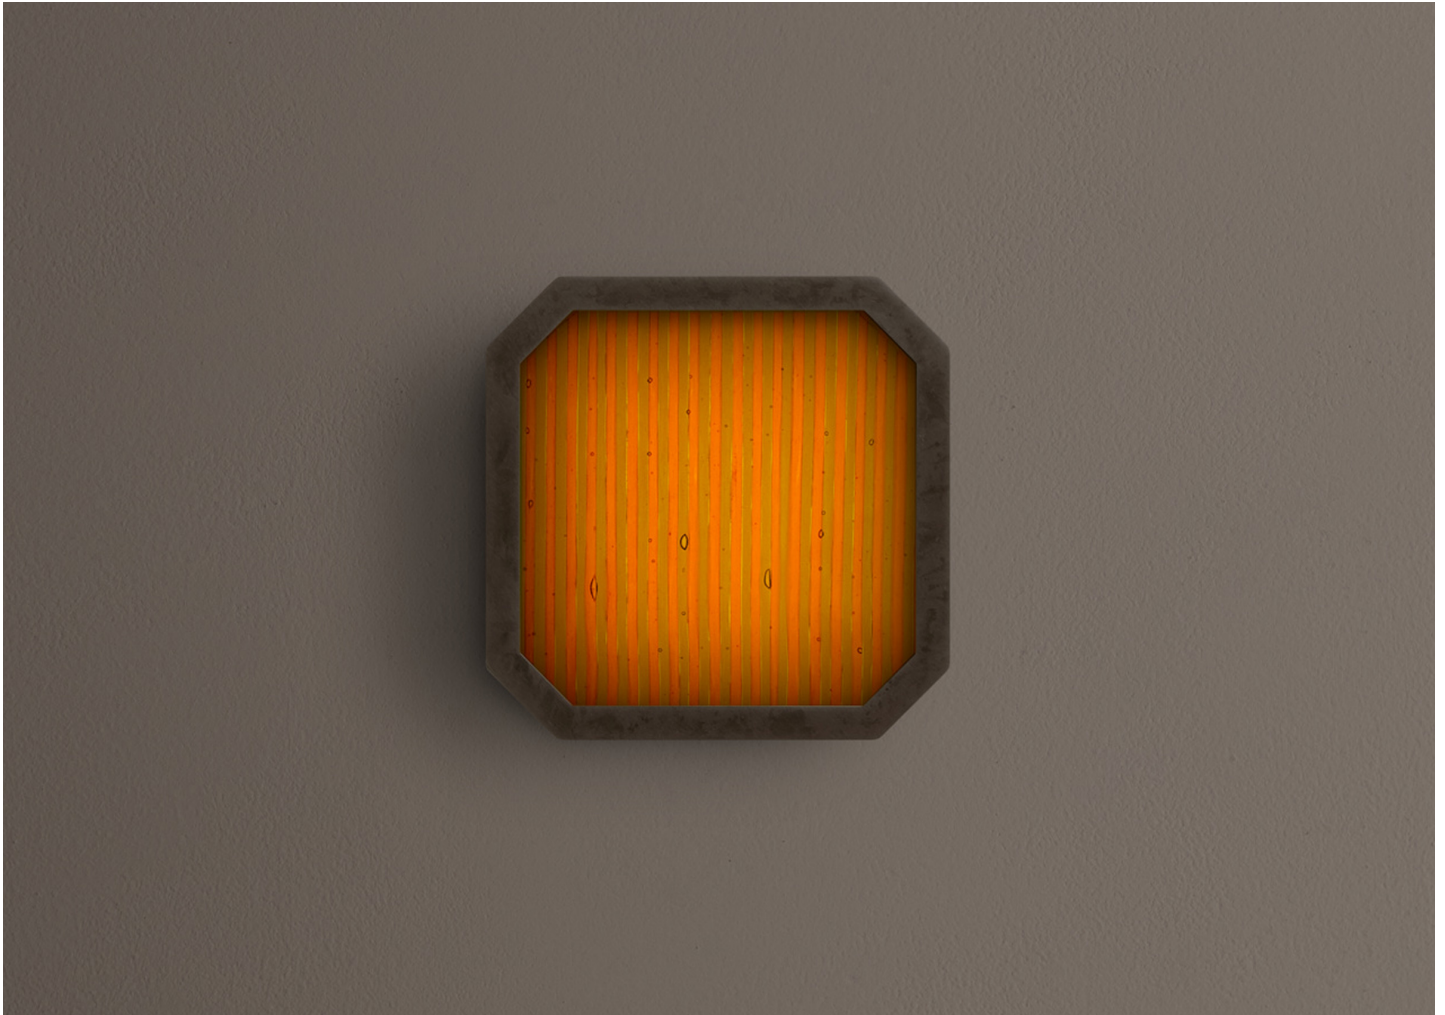

STRATA SURFACE MOUNT – SMALL

IN COMMON WITH

MANUFACTURER
In Common With

ORIGIN
United States

PRODUCTION
Made to Order

DATE
2025

WEIGHT
2.5 lbs.

CERTIFICATIONS
Hardwired: UL, ETL Listed, IP44 Rated, ADA
Compliant.
Plug-In: UL, ETL Listed.

DISCLAIMER

This fixture has handmade elements and may exhibit variability within the same piece. These variations are inherent in the production process and are not to be considered as defects. Dimensions may vary within half an inch.

MATERIALS

Glass & Brass-Plated Steel in a range of finish options.

DIMENSIONS

W 6.3" x D 3" x H 6.3"

CUSTOMIZABLE

Wiring: Hardwired or Plug-In. Hardwired fixture can be installed on a wall or ceiling.

ILLUMINATION

120V/240V/277V: Integrated LED - 10.5W - 998 Lm - 2700K - 92+ CRI - Dimmable.

Hardwired: TRIAC, ELV or 0-10V Dimmer.

Plug-In: Integrated Dimmer.