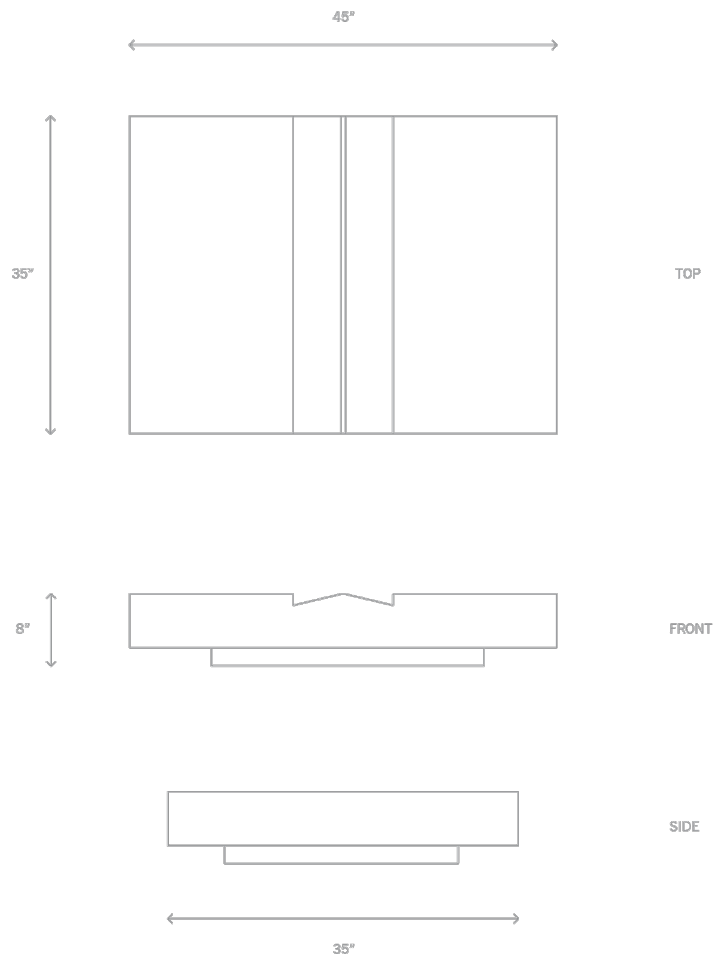

SUNDAY COFFEE TABLE

MAY FURNITURE

DESIGNER

May Furniture

ORIGIN

United States

PRODUCTION

Made to Order

MATERIALS/FINISHES

Indoor version: compressed hardwood with whitewash, blackened, graywash, blanc noir, gris noir, cosmos, natural, or creamwash finish.

Outdoor version: fiberglass with a whitestone, graystone coalstone or natural finish.

DIMENSIONS

L 45" x W 35" x H 8"